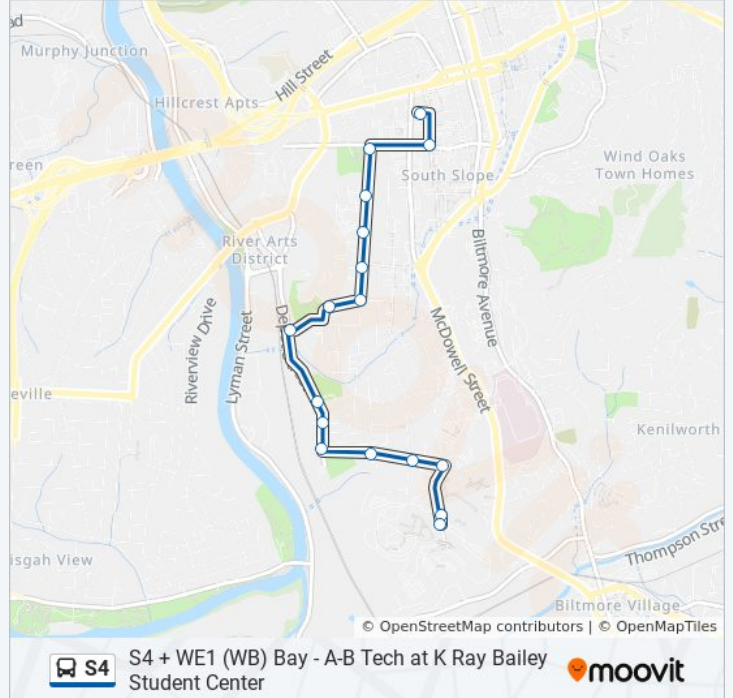

## S4 + WE1 (WB) Bay - A-B Tech at K Ray Bailey Student Center

[View In Website Mode](#)

The S4 bus line (S4 + WE1 (WB) Bay - A-B Tech at K Ray Bailey Student Center) has 2 routes. For regular weekdays, their operation hours are:

### Direction: Ab Tech/Holly Library

17 stops

[VIEW LINE SCHEDULE](#)

- Art Station
- Coxe Ave at Hilliard Ave
- S French Broad Ave at Hilliard Ave
- S French Broad Ave at Aston Park Towers
- S French Broad Ave at Asheville Middle School
- S French Broad Ave at Vernell Ave
- S French Broad Ave at Bartlett St
- Bartlett St at Bartlett Arms
- Bartlett St at Depot St
- Depot St at Livingston St
- Depot St at Southern St
- Depot St at Oakland Rd
- Oakland Rd at Hibernia St
- Oakland Rd at Haith Dr
- Oakland Rd at Victoria Rd
- A-B Tech at Holly Library
- A-B Tech at K Ray Bailey Student Center

### S4 bus Time Schedule

Ab Tech/Holly Library Route Timetable:

Sunday	8:00 AM - 5:30 PM
Monday	6:00 AM - 9:00 PM
Tuesday	6:00 AM - 9:00 PM
Wednesday	6:00 AM - 9:00 PM
Thursday	6:00 AM - 9:00 PM
Friday	6:00 AM - 9:00 PM
Saturday	7:00 AM - 9:00 PM

### S4 bus Info

**Direction:** Ab Tech/Holly Library

**Stops:** 17

**Trip Duration:** 10 min

**Line Summary:**

**Direction: Art Station**

14 stops

[VIEW LINE SCHEDULE](#)