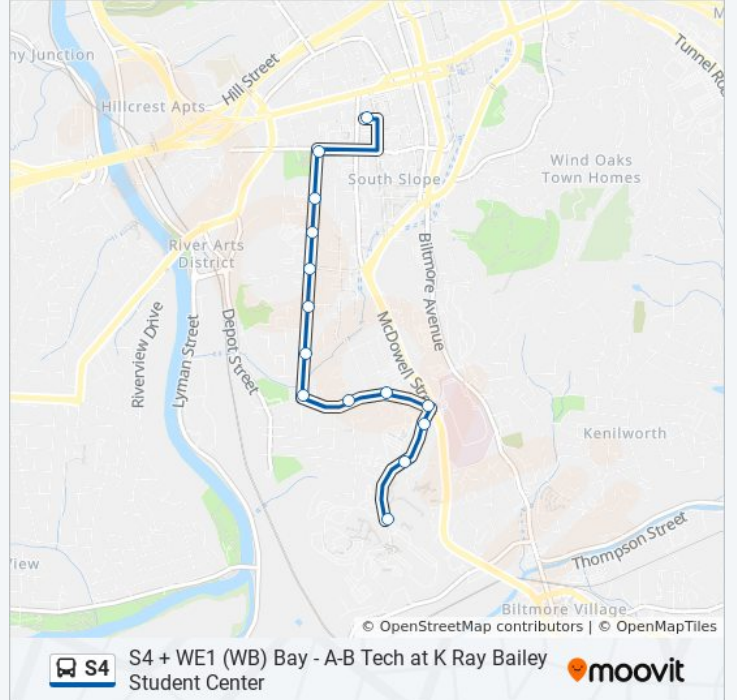

### Direction: Ab Tech/Holly Library

17 stops

[VIEW LINE SCHEDULE](#)

- Art Station
- Coxe Ave at Hilliard Ave
- S French Broad Ave at Hilliard Ave
- S French Broad Ave at Aston Park Towers
- S French Broad Ave at Asheville Middle School
- S French Broad Ave at Vernell Ave
- S French Broad Ave at Bartlett St
- Bartlett St at Bartlett Arms
- Bartlett St at Depot St
- Depot St at Livingston St
- Depot St at Southern St
- Depot St at Oakland Rd
- Oakland Rd at Hibernia St
- Oakland Rd at Haith Dr
- Oakland Rd at Victoria Rd
- A-B Tech at Holly Library
- A-B Tech at K Ray Bailey Student Center

### S4 bus Info

**Direction:** Ab Tech/Holly Library

**Stops:** 17

**Trip Duration:** 10 min

**Line Summary:**

**Direction: Art Station**

14 stops

[VIEW LINE SCHEDULE](#)

- A-B Tech at K Ray Bailey Student Center
- Victoria Rd at Asheville High School
- Victoria Rd at Livingston St
- Livingston St at Victoria Rd
- Livingston St at Pine Grove Ave
- Livingston St at Gaston St
- S French Broad Ave at Livingston St
- S French Broad Ave at Choctaw St
- S French Broad Ave at Bartlett St
- S French Broad Ave at Phifer St
- S French Broad Ave at Asheville Middle School
- S French Broad Ave at Aston Park Towers
- S French Broad Ave at Hilliard Ave
- Art Station

**S4 bus Info**

**Direction:** Art Station

**Stops:** 14

**Trip Duration:** 8 min

**Line Summary:**

S4 bus time schedules and route maps are available in an offline PDF at [moovitapp.com](https://moovitapp.com). Use the [Moovit App](#) to see live bus times, train schedule or subway schedule, and step-by-step directions for all public transit in Asheville.