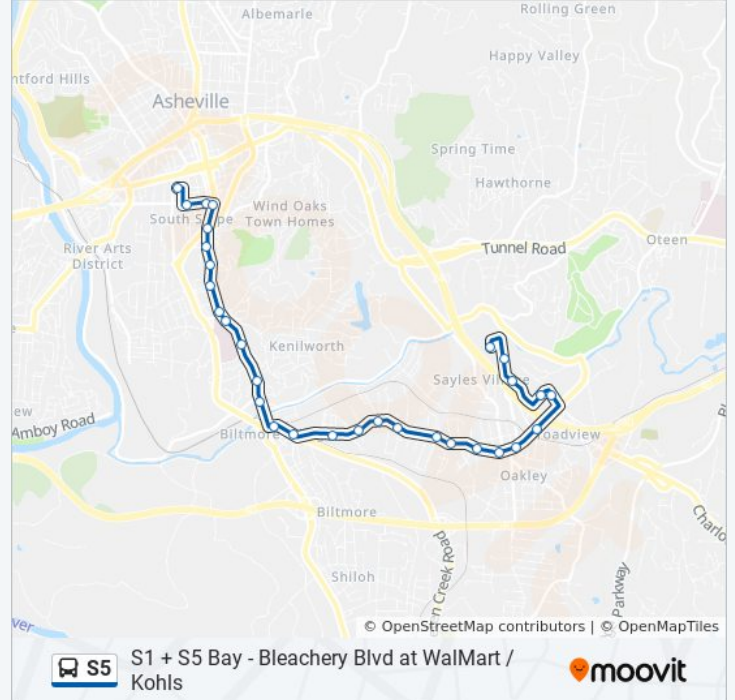

Fairview Rd at Ridge Ave

Fairview Rd at Unaka Ave

Fairview Rd at Shannon Dr

Fairview Rd at Harmony Ln

Fairview Rd at Liberty St

Fairview Rd at Old Fairview Rd

Fairview Rd at I-240

River Ridge Dr at River Ridge Shopping Center

River Ridge Dr at J & S Cafeteria

River Ford Parkway at Verde Vista Apartments

Bleachery Blvd Behind Kohls

Bleachery Blvd at Walmart / Kohls

S5 bus time schedules and route maps are available in an offline PDF at moovitapp.com. Use the [Moovit App](#) to see live bus times, train schedule or subway schedule, and step-by-step directions for all public transit in Asheville.

[About Moovit](#) • [MaaS Solutions](#) • [Supported Countries](#) • [Mooviter Community](#)

© 2023 Moovit - All Rights Reserved

Check Live Arrival Times