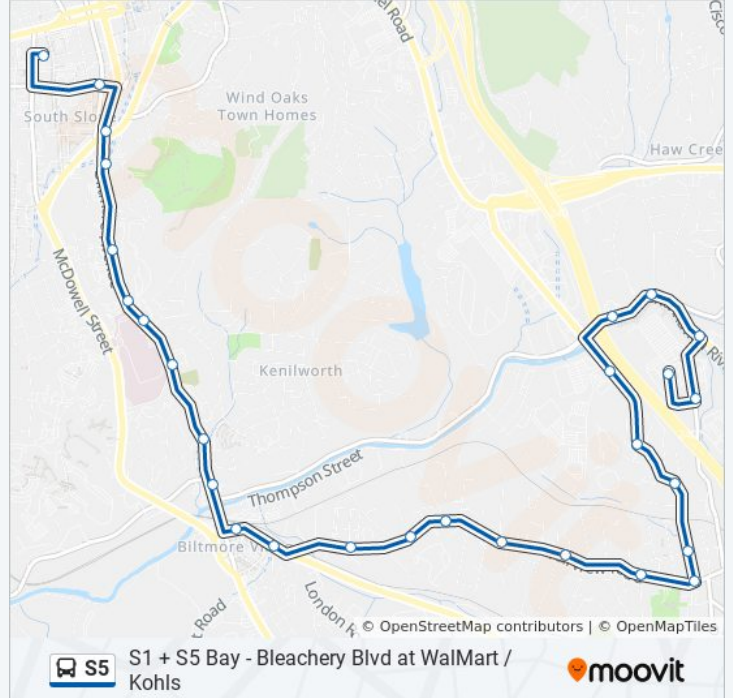

**Direction: Art Station**

28 stops

[VIEW LINE SCHEDULE](#)

- Bleachery Blvd at Walmart / Kohls
- Bleachery Blvd Behind Kohls
- Swannanoa River Rd at Bleachery Blvd
- Swannanoa River Rd at Beechwood Rd
- Swannanoa River Rd at S Tunnel Rd
- Wood Ave at River Hills Rd
- Wood Ave at Future Dr
- Wood Ave at Cheerio Ln
- Cedar St at Fairview Ave
- Cedar St at Fairview Rd
- Fairview Rd at Harmony Ln
- Fairview Rd at Blalock Ave
- Fairview Rd at Third St
- Fairview Rd at East St
- Fairview Rd at Stoner Rd
- Fairview Rd at the District
- Brook St at Reed St
- Lodge St at Biltmore Ave
- Biltmore Ave at Bryson St
- Biltmore Ave at Caledonia Rd
- Biltmore Ave at Unadilla Rd

**S5 bus Info**

**Direction:** Art Station

**Stops:** 28

**Trip Duration:** 22 min

**Line Summary:**

Biltmore Ave at Granby St  
 Biltmore Ave at Hospital Dr  
 Biltmore Ave at Choctaw St  
 Biltmore Ave at McCormick Pl  
 Biltmore Ave at S Charlotte St  
 Hilliard Ave at Lexington Ave  
 Art Station

**Direction: Bleachery Blvd at Walmart / Kohls**

30 stops

[VIEW LINE SCHEDULE](#)

Art Station  
 Hilliard Ave at Coxe Ave  
 Hilliard Ave at Lexington Ave  
 Biltmore Ave at Hilliard Ave  
 Biltmore Ave at Southside Ave  
 Biltmore Ave at Short Coxe Ave  
 Biltmore Ave at John Walker Ave  
 Biltmore Ave at Choctaw St  
 Biltmore Ave at Hospital Dr  
 Biltmore Ave at Granby St  
 Biltmore Ave at Doctors Dr  
 Biltmore Ave at Roebing Cir  
 Biltmore Ave at Meadow Rd  
 Lodge St at Biltmore Ave  
 Brook St at Reed St  
 Fairview Rd at the District  
 Fairview Rd at Eastview St  
 Fairview Rd at East St

**S5 bus Info**

**Direction:** Bleachery Blvd at Walmart / Kohls

**Stops:** 30

**Trip Duration:** 25 min

**Line Summary:**

Fairview Rd at Ridge Ave

Fairview Rd at Unaka Ave

Fairview Rd at Shannon Dr