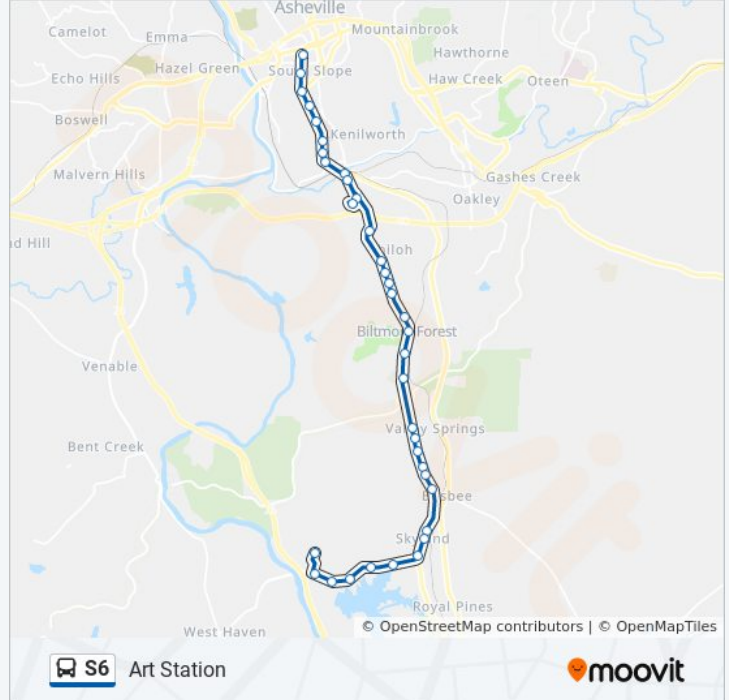

**S6 bus Info**

**Direction:** Art Station

**Stops:** 36

**Trip Duration:** 25 min

**Line Summary:**

Hendersonville Rd at W Chapel Rd

Hendersonville Rd at Vanderbilt Park Dr

Mahec at Hampton Inn

Mahec Campus

All Souls Crescent at Angle St

Mcdowell St at Lodge St

Mcdowell St at Saint Dunstons Rd

Mcdowell St at Grindstaff Dr

Mcdowell St at Mission Hospital Entrance

Mcdowell St at Hospital Dr

Mcdowell St at Choctaw St

Asheland Ave at Southside Ave

Asheland Ave at Morgan Ave

Art Station

**Direction: Biltmore Park**

36 stops

[VIEW LINE SCHEDULE](#)

Art Station

Asheland Ave at Hilliard Ave

Asheland Ave at Morgan Ave

Asheland Ave at Phifer St

Mcdowell St at Choctaw St

Mcdowell St at Hospital Dr

Mcdowell St at Doctors Dr

Mcdowell St at Asheville High School

Mcdowell St at Short Mcdowell St

Mcdowell St at Lodge St