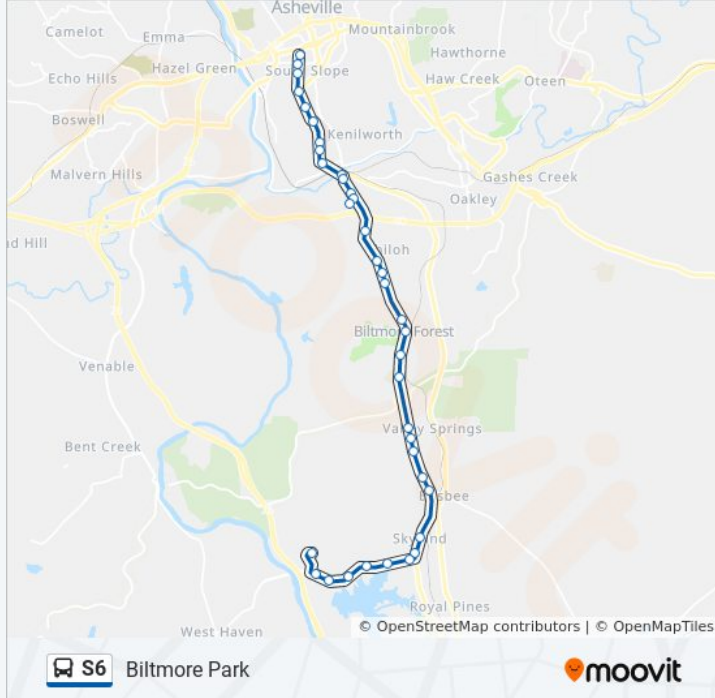

Asheland Ave at Southside Ave

Asheland Ave at Morgan Ave

Art Station

**Direction: Biltmore Park**

36 stops

[VIEW LINE SCHEDULE](#)

Art Station

Asheland Ave at Hilliard Ave

**S6 bus Info**

**Direction:** Biltmore Park

**Stops:** 36

**Trip Duration:** 26 min

**Line Summary:**

Hendersonville Rd at W Chapel Rd

Hendersonville Rd at Jeffress Ave

Hendersonville Rd at Busbee Rd

Hendersonville Rd at Weirbridge Rd

Hendersonville Rd at Gerber Rd

Hendersonville Rd at Mills Gap Rd

Hendersonville Rd at Springside Rd

Hendersonville Rd at Allen Ave

Long Shoals Rd at Hendersonville Rd

Long Shoals Rd at Miami Cir

Long Shoals Rd at Overlook Rd

Long Shoals Rd at Cranbrook Dr

Long Shoals Rd at Forest at Biltmore

Long Shoals Rd at Schenck Pkwy

Biltmore Park

S6 bus time schedules and route maps are available in an offline PDF at [moovitapp.com](https://moovitapp.com). Use the [Moovit App](#) to see live bus times, train schedule or subway schedule, and step-by-step directions for all public transit in Asheville.