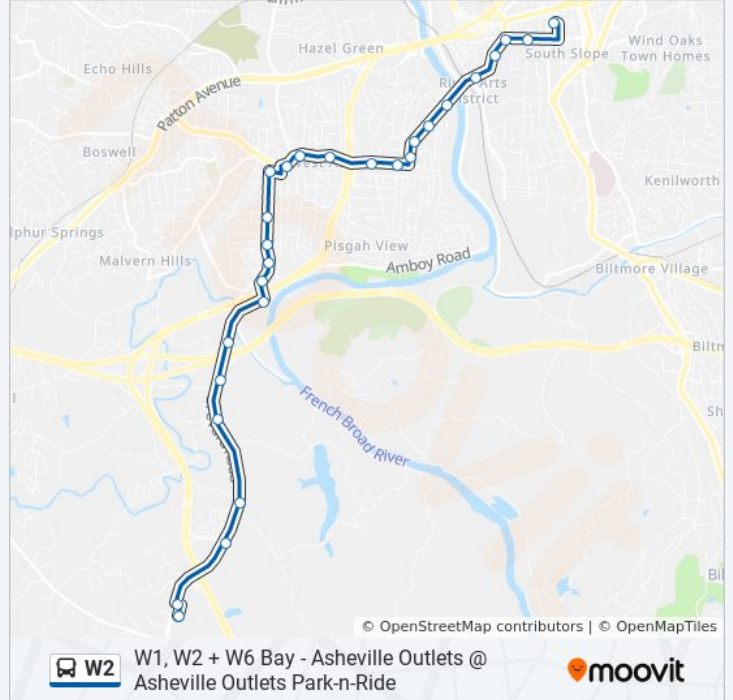

Brevard Rd at Wnc Farmers Market

Brevard Rd at S Bear Creek Rd

Brevard Rd at I-240

Brevard Rd at Fairfax Ave

Brevard Rd at High Court Entrance

Brevard Rd at Morningside St

Brevard Rd at Meyers Ave

Brevard Rd at Haywood Rd

Haywood Rd at Virginia Ave

Haywood Rd at Louisiana Ave

Haywood Rd at Allen St

Haywood Rd at Michigan Ave

Haywood Rd at Swannanoa Ave

Haywood Rd at Elkin St

Haywood Rd at Brownwood Ave

W2 bus Time Schedule

W2 bus Info

Direction: Art Station

Stops: 27

Trip Duration: 20 min

Line Summary:

Haywood Rd at Avon Ave
 Haywood Rd at Riverview Dr
 Clingman Ave at Rad/Roberts St
 Clingman Ave at Owens Bell Ln
 Clingman Ave at Hilliard Ave
 Hilliard Ave at S French Broad Ave
 Art Station

Direction: Ridgefield Stradley Mt. Rd./Brevard Rd.

31 stops

[VIEW LINE SCHEDULE](#)

Art Station
 Coxe Ave at Hilliard Ave
 Hilliard Ave at S French Broad Ave
 Clingman Ave at Hilliard Ave
 Clingman Ave at Owens Bell Ln
 Clingman Ave at Rad/Roberts St
 Haywood Rd at Craven St
 Haywood Rd at Avon Ave
 Haywood Rd at Brownwood Ave
 Haywood Rd at Swannanoa Ave
 Haywood Rd at Westwood Pl
 Haywood Rd at Baker Ave
 Haywood Rd at Balm Grove Ave
 Haywood Rd at Louisiana Ave
 Brevard Rd at Haywood Rd
 Brevard Rd at Davenport Rd
 Brevard Rd at Morningside St
 Brevard Rd at Shelburne Rd