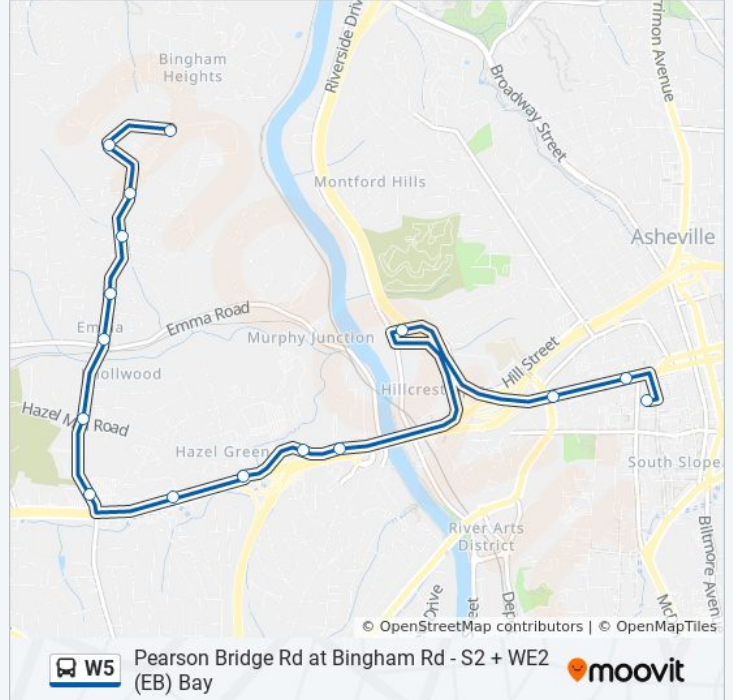

(1) Art Station: 6:15 AM - 9:15 PM (2) Pearson Bridge Rd./Bingham Rd.: 6:00 AM - 9:00 PM

Use the Moovit App to find the closest W5 bus station near you and find out when is the next W5 bus arriving.

Direction: Art Station

W5 bus Info

Direction: Art Station

Stops: 17

Trip Duration: 14 min

Line Summary:

Direction: Pearson Bridge Rd./Bingham Rd.

16 stops

[VIEW LINE SCHEDULE](#)

W5 bus Time Schedule

Pearson Bridge Rd./Bingham Rd. Route Timetable:

Sunday	8:00 AM - 5:00 PM
Monday	6:00 AM - 9:00 PM
Tuesday	6:00 AM - 9:00 PM
Wednesday	6:00 AM - 9:00 PM
Thursday	6:00 AM - 9:00 PM
Friday	6:00 AM - 9:00 PM
Saturday	6:00 AM - 9:00 PM

W5 bus Info

Direction: Pearson Bridge Rd./Bingham Rd.

Stops: 16

Trip Duration: 15 min

Line Summary:

W5 bus time schedules and route maps are available in an offline PDF at moovitapp.com. Use the [Moovit App](#) to see live bus times, train schedule or subway schedule, and step-by-step directions for all public transit in Asheville.