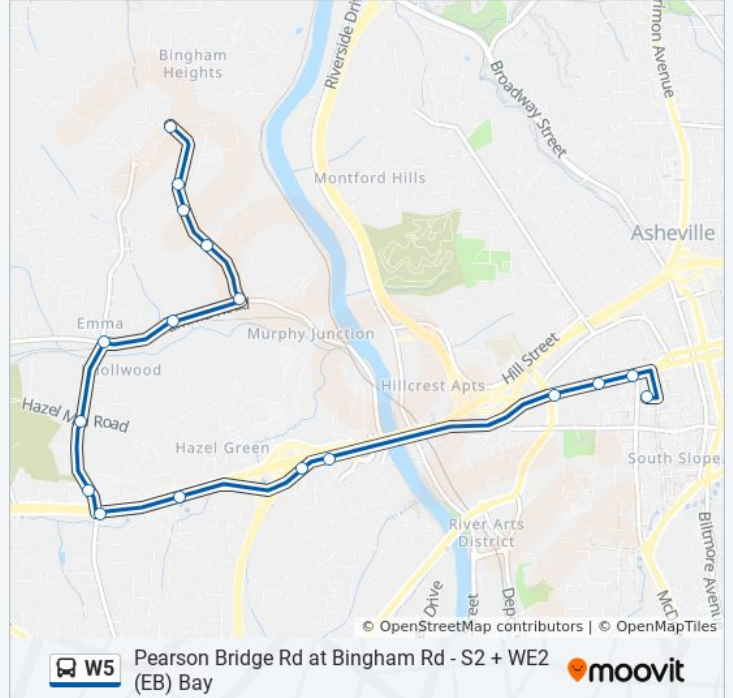

Pearson Bridge Rd at Bingham Rd - S2 + WE2 (EB) Bay

[View In Website Mode](#)

The W5 bus line (Pearson Bridge Rd at Bingham Rd - S2 + WE2 (EB) Bay) has 2 routes. For regular weekdays, their operation hours are:

(1) Art Station: 6:15 AM - 9:15 PM (2) Pearson Bridge Rd./Bingham Rd.: 6:00 AM - 9:00 PM

Use the Moovit App to find the closest W5 bus station near you and find out when is the next W5 bus arriving.

Direction: Art Station

W5 bus Time Schedule

Art Station Route Timetable:

Sunday	8:15 AM - 5:15 PM
Monday	6:15 AM - 9:15 PM
Tuesday	6:15 AM - 9:15 PM
Wednesday	6:15 AM - 9:15 PM
Thursday	6:15 AM - 9:15 PM
Friday	6:15 AM - 9:15 PM
Saturday	6:15 AM - 9:15 PM

W5 bus Info

Direction: Art Station

Stops: 17

Trip Duration: 14 min

Line Summary:

Direction: Pearson Bridge Rd./Bingham Rd.

16 stops

[VIEW LINE SCHEDULE](#)