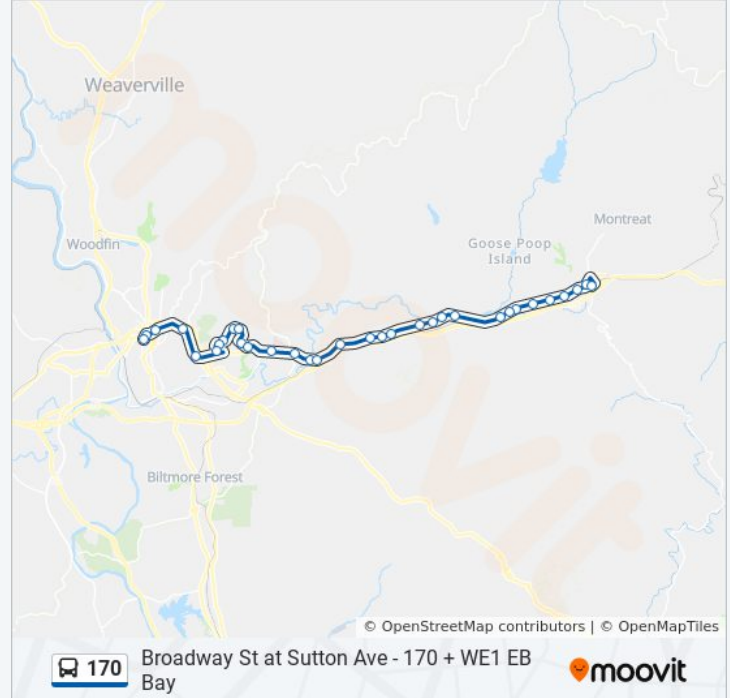

Beverly Rd at Avon Rd

Beverly Rd at Tunnel Rd

Tunnel Rd at Riceville Rd

Tunnel Rd at Reddick Rd

Us 70 East at Abccm

Us 70 East at Porters Cove Rd

Us 70 East at Jims Branch Rd

Us 70 East at Warren Wilson Rd

Us 70 East at Buckeye Cove Rd

Us 70 East at New Salem Rd

Us 70 East at Riverwood Rd

Us 70 East at Patton Cove Rd

Us 70 East at Whitson Ave

Us 70 East at Avery Wood Dr

Us 70 East at Lytle Cove Rd

Us 70 East at Grovestone Rd

Us 70 East at Ingles Warehouse

Us 70 East at Hopey & Co

Us 70 East at Blue Ridge Rd

W State St at Old Us 70 Hwy

W State St at Cragmont Rd

W State St at S Dougherty St

Broadway St at Sutton Ave

170 bus time schedules and route maps are available in an offline PDF at moovitapp.com. Use the [Moovit App](#) to see live bus times, train schedule or subway schedule, and step-by-step directions for all public transit in Asheville.

[About Moovit](#) · [MaaS Solutions](#) · [Supported Countries](#) · [Mooviter Community](#)

© 2023 Moovit - All Rights Reserved

Check Live Arrival Times