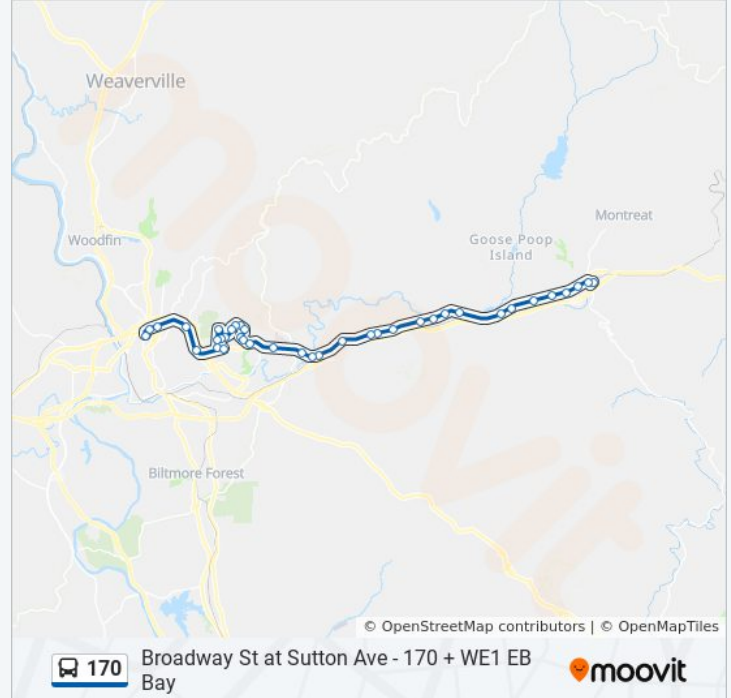

170 bus Info

Direction: Art Station

Stops: 39

Trip Duration: 45 min

Line Summary:

Beverly Rd at Avon Rd

Beverly Rd at New Haw Creek Rd

New Haw Creek Rd at Bethesda Rd

Middlebrook Rd at New Haw Creek Rd

New Haw Creek Rd at Crockett Ave

Tunnel Rd at Buckstone Pl

Tunnel Rd at Ingles

College St at Court Plaza

College St at Broadway St

College St at Haywood St

Art Station

**Direction: Broadway St. Sutton Ave. Park-N-Ride**

33 stops

[VIEW LINE SCHEDULE](#)

Art Station

Patton Ave at Haywood St

College St at Court Plaza

Tunnel Rd at Ingles

Tunnel Rd at White Pine Dr

**Stops:** 33

**Trip Duration:** 47 min

**Line Summary:**

Beverly Rd at Avon Rd

Beverly Rd at Tunnel Rd

Tunnel Rd at Riceville Rd

Tunnel Rd at Reddick Rd

Us 70 East at Abccm