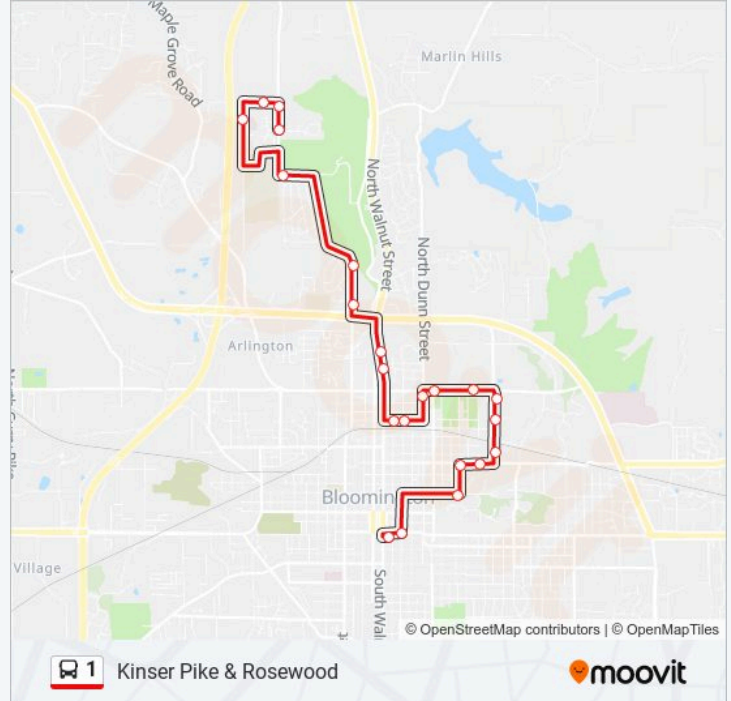

### Direction: Kinser Pike & Rosewood

22 stops

[VIEW LINE SCHEDULE](#)

Transit Center

3rd St & Lincoln

7th St And Woodlawn Ave at the Indiana Memorial Union

Woodlawn Ave And 10th St at Woodlawn Field

10th St And Walnut Grove St

### 1 bus Info

**Direction:** Kinser Pike & Rosewood

**Stops:** 22

**Trip Duration:** 22 min

**Line Summary:**

Kinser Pike @ Bhs North

Prow Rd @ Meadows Hospital

Acuff & Rosewood

Kinser Pike & Acuff

Kinser Pike & Rosewood

**Direction: Transit Center**

30 stops

[VIEW LINE SCHEDULE](#)

Cougar Pass And Maroon Drive at Bhs North

Maroon Drive And Kinser Pike at Bhs North

Winding Way & Kingsley Dr

Winding Way And Windcrest Drive - Inbound

Winding Way And Valleyview Drive

Briarcliff Dive And Valleyview Drive

Briarcliff Drive And Kinser Pike

Kinser Pike And West Skyline Drive

Kinser Pike And Parrish Rd @ the North Kroger Shopping Center (Inbound)