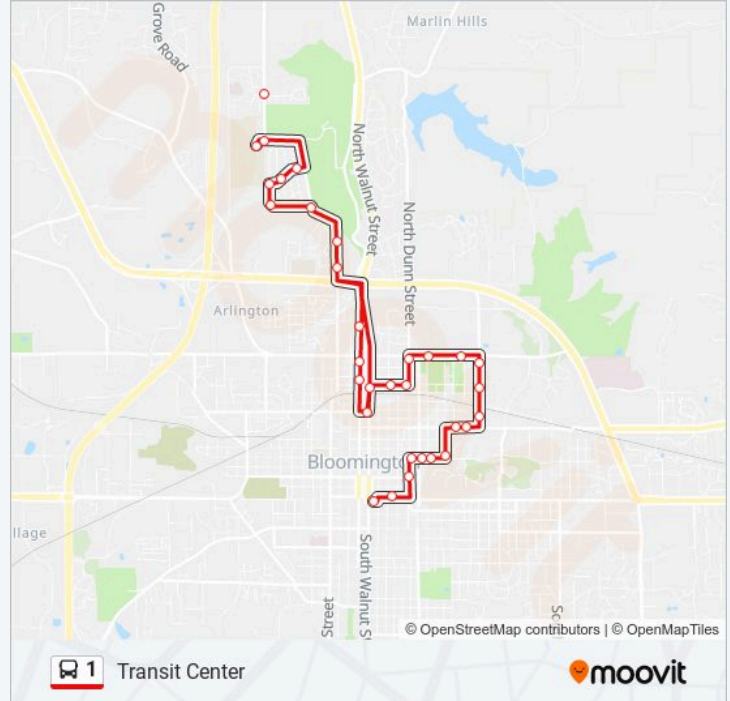

## Direction: Cougar Pass And Maroon Drive at Bhs North

23 stops

[VIEW LINE SCHEDULE](#)

- Transit Center
- 3rd St & Lincoln
- 7th St And Woodlawn Ave at the Indiana Memorial Union
- Woodlawn Ave And 10th St at Woodlawn Field
- 10th St And Walnut Grove St
- Fee Ln & 11th @ Kelley Business School (Outbound - Northbound)
- Fee @ Foster Quad
- Fee @ Briscoe Quad
- 17th @ Assembly Hall
- 17th St And Indiana Ave
- Dunn & 17th @ Stadium View Apts
- 14th & Lincoln @ Terra Trace
- 14th & Washington @ the Standard
- Walnut St And 19th St
- Walnut St And Old State Rd 37
- Kinser Pike And Parrish Rd
- Kinser Pike at Upper Cascades Skate Park
- Kinser Pike @ Bhs North
- Kinser Pike & Rosewood

**1 bus Info**

**Direction:** Transit Center

**Stops:** 30

**Trip Duration:** 25 min

**Line Summary:**

17th St @ the lu Alumni Center & Assembly Hall

Fee Ln @ Briscoe Quad (Southbound-Inbound)

Fee Ln at Mcnutt Quad

Fee Ln @ Kelley School Of Business (Southbound-Inbound)

10th St & Walnut Grove St @ Psychology Building

10th St & Forrest Ave @ Geology And Informatics

Woodlawn Ave And 7th St at Indiana Memorial Union

7th St And Indiana Ave

7th St And Dunn St

Dunn St And Kirkwood Ave

3rd St And Grant St (Inbound-Westbound)

Transit Center

1 bus time schedules and route maps are available in an offline PDF at [moovitapp.com](https://moovitapp.com). Use the Moovit App to see live bus times, train schedule or subway schedule, and step-by-step directions for all public transit in Bloomington, IN.