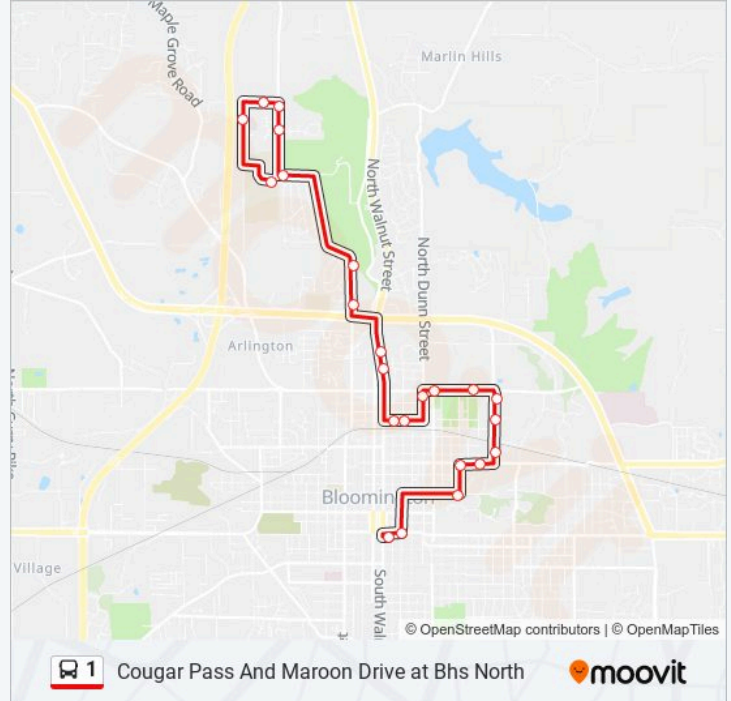

## Direction: Cougar Pass And Maroon Drive at Bhs North

23 stops

[VIEW LINE SCHEDULE](#)

- Transit Center
- 3rd St & Lincoln
- 7th St And Woodlawn Ave at the Indiana Memorial Union
- Woodlawn Ave And 10th St at Woodlawn Field
- 10th St And Walnut Grove St
- Fee Ln & 11th @ Kelley Business School (Outbound - Northbound)
- Fee @ Foster Quad
- Fee @ Briscoe Quad
- 17th @ Assembly Hall
- 17th St And Indiana Ave
- Dunn & 17th @ Stadium View Apts
- 14th & Lincoln @ Terra Trace
- 14th & Washington @ the Standard
- Walnut St And 19th St
- Walnut St And Old State Rd 37
- Kinser Pike And Parrish Rd
- Kinser Pike at Upper Cascades Skate Park
- Kinser Pike @ Bhs North
- Kinser Pike & Rosewood

## 1 bus Info

**Direction:** Cougar Pass And Maroon Drive at Bhs North

**Stops:** 23

**Trip Duration:** 26 min

**Line Summary:**

Kinser Pike & Acuff

Acuff & Rosewood

Prow Rd @ Meadows Hospital

Cougar Pass And Maroon Drive at Bhs North

### Direction: Kinser Pike & Rosewood

22 stops

[VIEW LINE SCHEDULE](#)

Transit Center

3rd St & Lincoln

7th St And Woodlawn Ave at the Indiana Memorial Union

Woodlawn Ave And 10th St at Woodlawn Field

10th St And Walnut Grove St