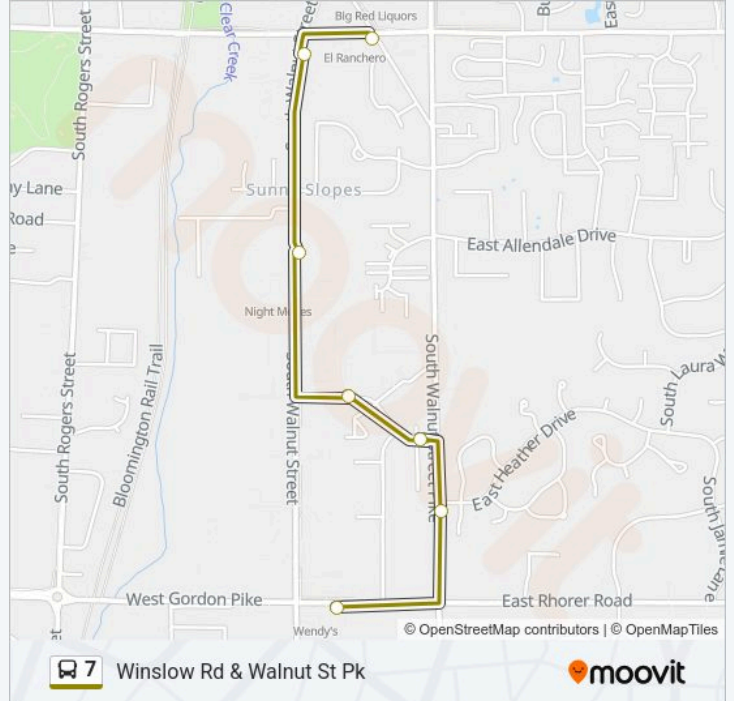

Use the Moovit App to find the closest 7 bus station near you and find out when is the next 7 bus arriving.

Direction: Winslow Rd & Walnut St Pk

7 stops

[VIEW LINE SCHEDULE](#)

Rhorer Rd at the Clear Creek Crossing Shopping Center

Walnut Street Pike & Heather

Burks Dr & Burks Ct

Burks Dr @ Brickyard Healthcare

Walnut St @ Storage Unlimited

Walnut St & Winslow Rd

Winslow Rd & Walnut St Pk

7 bus Time Schedule

Winslow Rd & Walnut St Pk Route Timetable:

Monday	9:30 PM
Tuesday	9:30 PM
Wednesday	9:30 PM
Thursday	9:30 PM
Friday	9:30 PM
Saturday	6:30 PM
Sunday	4:30 PM

7 bus Info

Direction: Winslow Rd & Walnut St Pk

Stops: 7

Trip Duration: 6 min

Line Summary:

Direction: Transit Center
 42 stops
[VIEW LINE SCHEDULE](#)

Henderson St at Winslow Plaza And Brandon Court

Henderson & Graham

Henderson St And Wylie Farm Rd

Henderson St And Summit View Pl

Henderson St & Miller Dr

Miller Drive & Park

Miller Dr at Walnut Woods Apartments (Inbound)