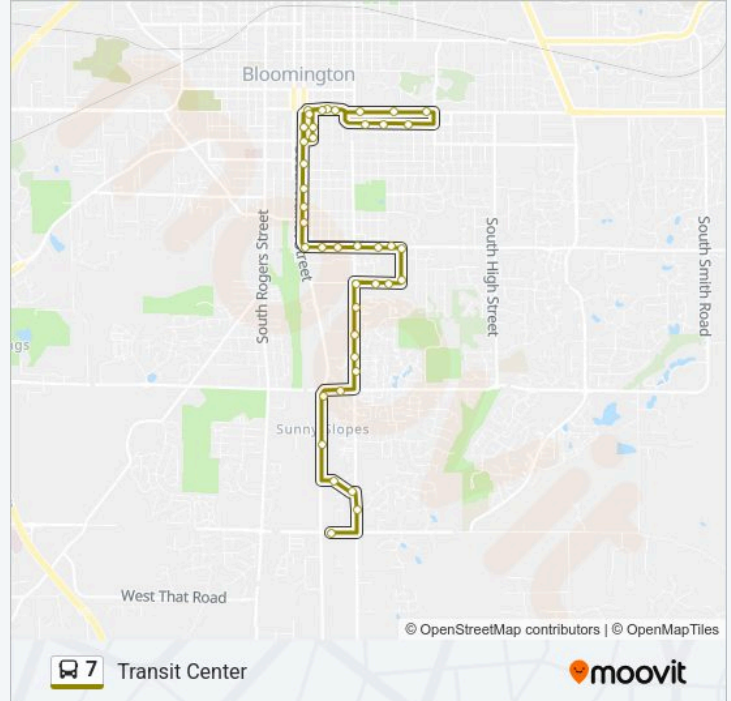

Use the Moovit App to find the closest 7 bus station near you and find out when is the next 7 bus arriving.

Direction: Winslow Rd & Walnut St Pk

7 stops

[VIEW LINE SCHEDULE](#)

Rhorer Rd at the Clear Creek Crossing Shopping Center

3rd & Walnut

3rd St & Lincoln

3rd St & Grant St

Atwater & Fess Ave

Atwater Ave & Woodlawn Ave

Atwater Ave & Hawthorne Dr

3rd & Eagleson

3rd St @ Iu Biology

3rd St & Indiana Ave

3rd St And Grant St (Inbound-Westbound)

Washington St And Smith Ave

Washington St & 2nd St

Walnut St & Smith Ave @ Project School

Transit Center

Direction: Rhorer Rd at the Clear Creek Crossing Shopping Center

31 stops

[VIEW LINE SCHEDULE](#)

Transit Center

Washington St And Smith Ave

Washington St & 2nd St

7 bus Time Schedule

Rhorer Rd at the Clear Creek Crossing Shopping Center Route Timetable:

Monday	6:25 AM-9:10 PM
Tuesday	6:25 AM-9:10 PM
Wednesday	6:25 AM-9:10 PM
Thursday	6:25 AM-9:10 PM
Friday	6:25 AM-9:10 PM