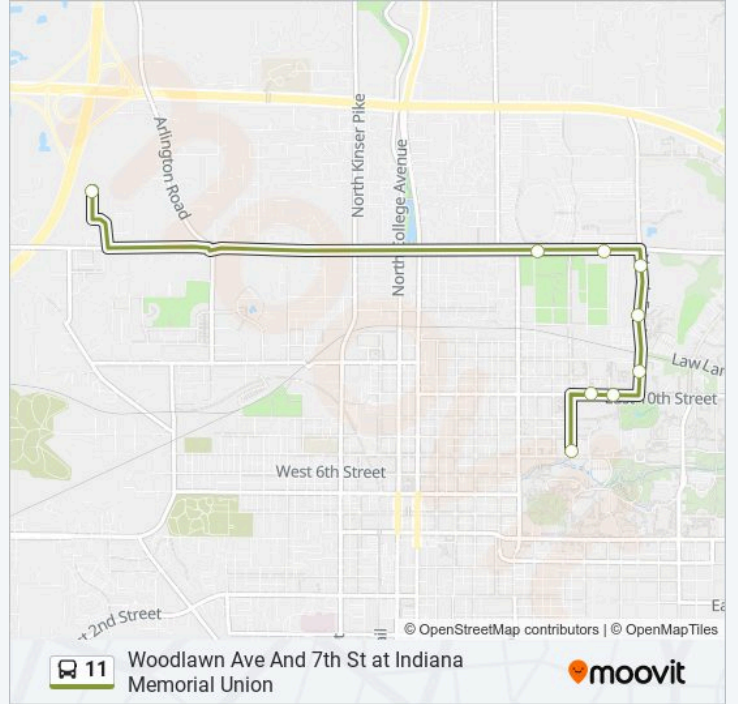

11 bus time schedules and route maps are available in an offline PDF at moovitapp.com. Use the Moovit App to see live bus times, train schedule or subway schedule, and step-by-step directions for all public transit in Bloomington, IN.

© 2024 Moovit - All Rights Reserved