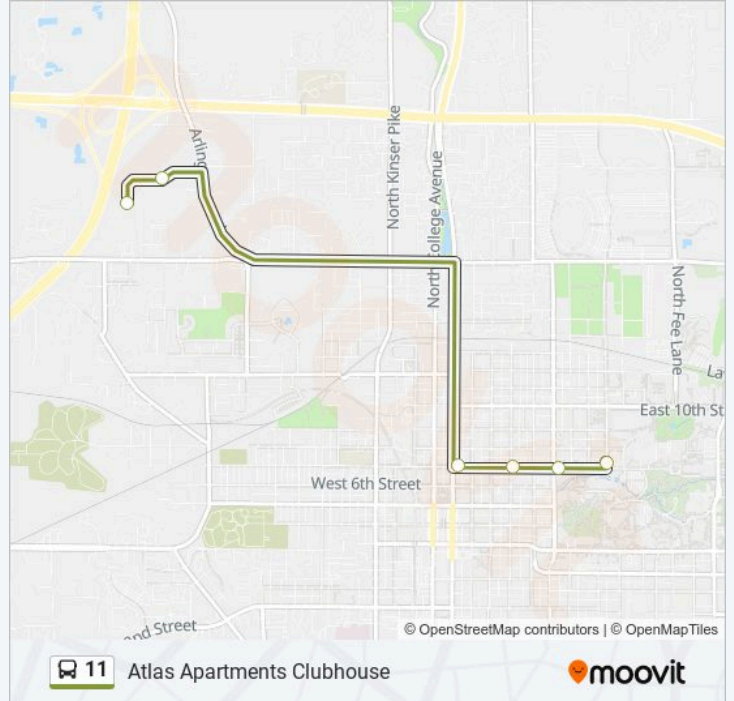

Use the Moovit App to find the closest 11 bus station near you and find out when is the next 11 bus arriving.

Direction: Atlas Apartments Clubhouse

6 stops

[VIEW LINE SCHEDULE](#)

Woodlawn Ave And 7th St at Indiana Memorial Union

7th St And Indiana Ave

7th St & Grant St

7th St & Walnut St

Atlas Apartments

Atlas Apartments Clubhouse

11 bus Time Schedule

Atlas Apartments Clubhouse Route Timetable:

Sunday	10:15 AM - 5:35 PM
Monday	7:15 AM - 9:55 PM
Tuesday	7:15 AM - 9:55 PM
Wednesday	7:15 AM - 9:55 PM
Thursday	7:15 AM - 9:55 PM
Friday	7:15 AM - 9:55 PM
Saturday	10:15 AM - 5:35 PM

11 bus Info

Direction: Atlas Apartments Clubhouse

Stops: 6

Trip Duration: 15 min

Line Summary:

Direction: Woodlawn Ave And 7th St at Indiana Memorial Union

9 stops

[VIEW LINE SCHEDULE](#)

Atlas Apartments Clubhouse

17th St & Fess Ave @ Iu Memorial Stadium

17th St @ the Iu Alumni Center & Assembly Hall

Fee Ln @ Briscoe Quad (Southbound-Inbound)

Fee Ln at Mcnutt Quad

Fee Ln @ Kelley School Of Business (Southbound-Inbound)