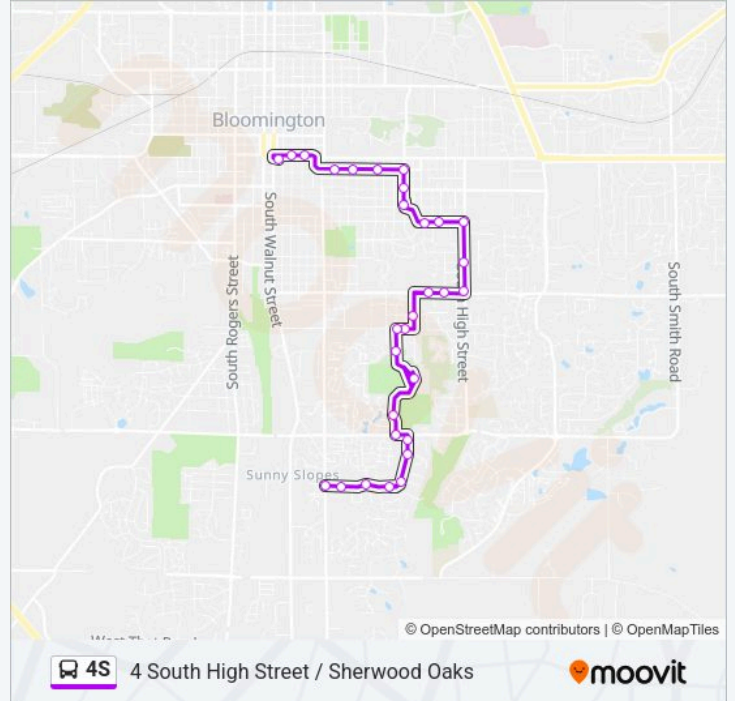

Use the Moovit App to find the closest 4S bus station near you and find out when is the next 4S bus arriving.

Direction: Walnut St Pk & Allendale

30 stops

[VIEW LINE SCHEDULE](#)

Transit Center

3rd St & Lincoln

3rd St & Grant St

Atwater & Fess Ave

Atwater Ave & Woodlawn Ave

Atwater Ave & Hawthorne Dr

Atwater Ave & Eagleson Ave

Eagleson & 2nd

Eagleson & 1st

Maxwell & Mitchell

4S bus Info**Direction:** Walnut St Pk & Allendale**Stops:** 30**Trip Duration:** 25 min**Line Summary:**

Highland & Winslow Farm Dr

Highland & Winslow

Allendale & Bradshire

Allendale & Browning

Allendale & Dunstan

Allendale & Essex

Allendale & Westminster

Allendale & Wellington Way

Walnut St Pk & Allendale

Direction: Transit Center

28 stops

[VIEW LINE SCHEDULE](#)

Walnut St Pk & Allendale