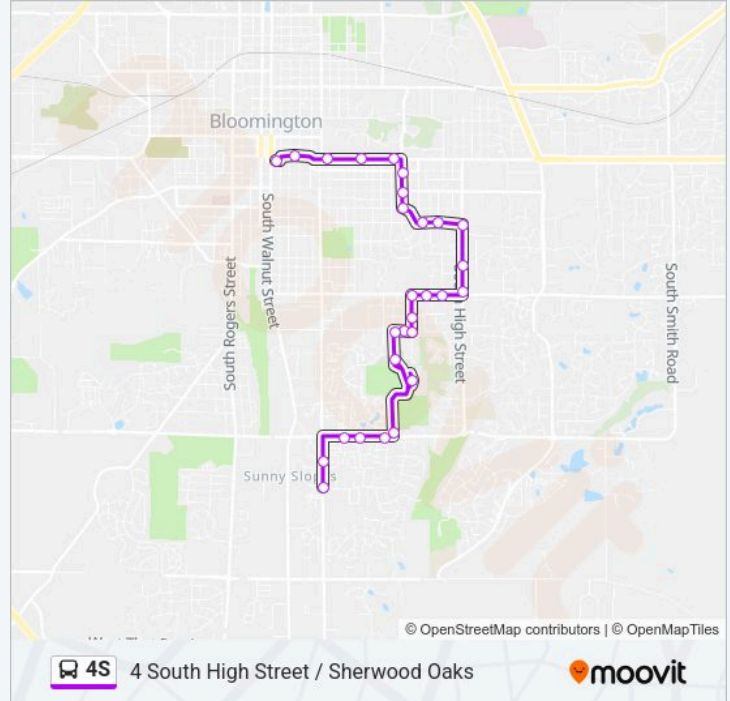

Use the Moovit App to find the closest 4S bus station near you and find out when is the next 4S bus arriving.

Direction: Walnut St Pk & Allendale

30 stops

[VIEW LINE SCHEDULE](#)

Transit Center

3rd St & Lincoln

4S bus Info**Direction:** Walnut St Pk & Allendale**Stops:** 30**Trip Duration:** 25 min**Line Summary:**

Highland & Winslow Farm Dr

Highland & Winslow

Allendale & Bradshire

Allendale & Browning

Allendale & Dunstan

4S bus Info

Direction: Transit Center

Stops: 28

Trip Duration: 24 min

Line Summary:

Maxwell Ln @ Maxwell Terrace

Maxwell & Mitchell

Sheridan & Eagleson

Eagleson & 2nd

Eagleson & Atwater

3rd & Eagleson

3rd St @ Iu Biology

3rd St & Indiana Ave

3rd St And Grant St (Inbound-Westbound)

Transit Center

4S bus time schedules and route maps are available in an offline PDF at moovitapp.com. Use the Moovit App to see live bus times, train schedule or subway schedule, and step-by-step directions for all public transit in Bloomington, IN.