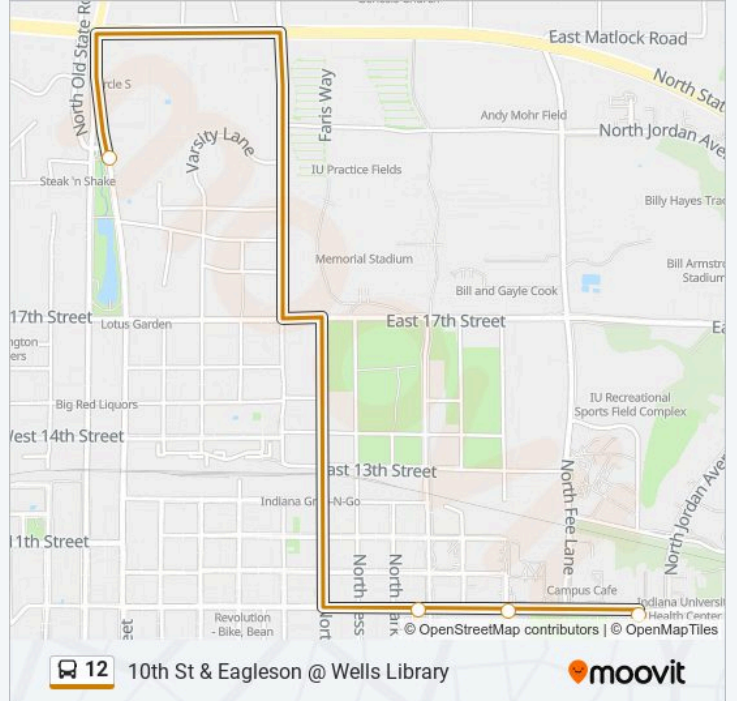

10th St & Eagleson @ Wells Library

Get The App

The 12 bus line (10th St & Eagleson @ Wells Library) has 2 routes. For regular weekdays, their operation hours are:
(1) 10th St & Eagleson @ Wells Library: 7:00 AM - 6:30 PM(2) Walnut St And Old State Rd 37: 7:10 AM - 6:40 PM
Use the Moovit App to find the closest 12 bus station near you and find out when is the next 12 bus arriving.

Direction: 10th St & Eagleson @ Wells Library

4 stops

[VIEW LINE SCHEDULE](#)

Walnut St And Old State Rd 37

10th St & Woodlawn

10th St And Walnut Grove St

10th St & Eagleson @ Wells Library

12 bus Time Schedule

10th St & Eagleson @ Wells Library Route Timetable:

Sunday	Not Operational
Monday	7:00 AM - 6:30 PM
Tuesday	7:00 AM - 6:30 PM
Wednesday	7:00 AM - 6:30 PM
Thursday	7:00 AM - 6:30 PM
Friday	7:00 AM - 5:20 PM
Saturday	Not Operational

12 bus Info

Direction: 10th St & Eagleson @ Wells Library

Stops: 4

Trip Duration: 10 min

Line Summary:

Direction: Walnut St And Old State Rd 37

9 stops

[VIEW LINE SCHEDULE](#)