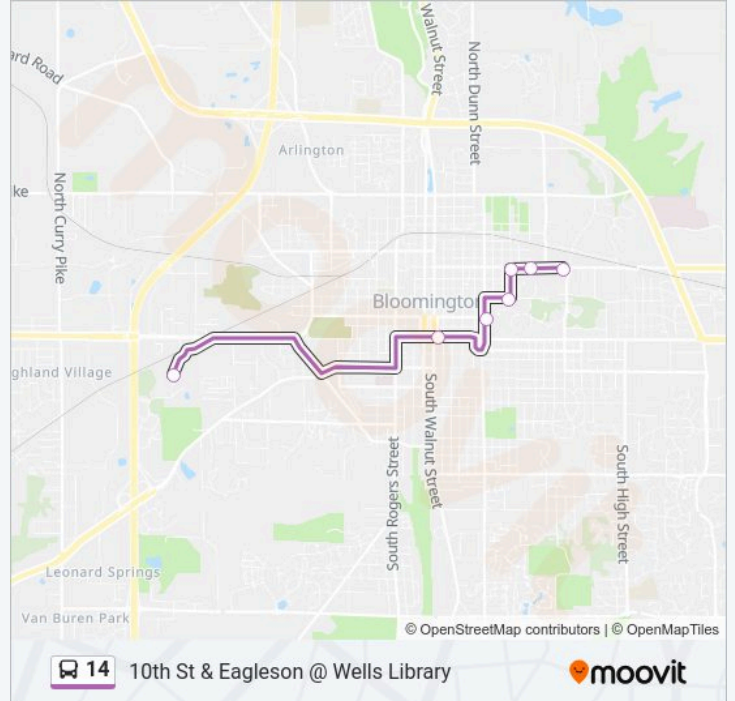

### Direction: 10th St & Eagleson @ Wells Library

7 stops

[VIEW LINE SCHEDULE](#)

Village at Muller Park

3rd & Walnut

Indiana Ave & Kirkwood

7th St And Woodlawn Ave at the Indiana Memorial Union

Woodlawn Ave And 10th St at Woodlawn Field

10th St And Walnut Grove St

10th St & Eagleson @ Wells Library

### 14 bus Time Schedule

10th St & Eagleson @ Wells Library Route Timetable:

Sunday	Not Operational
Monday	6:15 AM - 6:15 PM
Tuesday	6:15 AM - 6:15 PM
Wednesday	6:15 AM - 6:15 PM
Thursday	6:15 AM - 6:15 PM
Friday	6:15 AM - 6:15 PM
Saturday	Not Operational

### 14 bus Info

**Direction:** 10th St & Eagleson @ Wells Library

**Stops:** 7

**Trip Duration:** 21 min

**Line Summary:**

**Direction: Village at Muller Park**

9 stops

[VIEW LINE SCHEDULE](#)