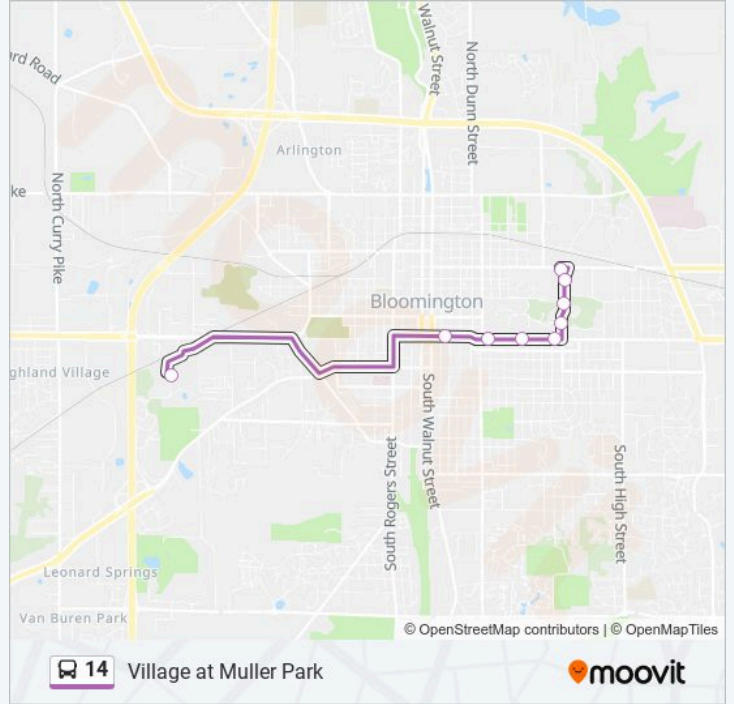

### 14 bus Info

**Direction:** 10th St & Eagleson @ Wells Library

**Stops:** 7

**Trip Duration:** 21 min

**Line Summary:**

**Direction: Village at Muller Park**

9 stops

[VIEW LINE SCHEDULE](#)

10th St & Eagleson @ Wells Library

Eagleson Ave @ Wells Library

Eagleson Ave @ Neal-Marshall

Eagleson Ave @ Iu Mac

3rd & Eagleson

3rd St @ Iu Biology

3rd St & Indiana Ave

3rd & Washington

Village at Muller Park

**14 bus Time Schedule**

Village at Muller Park Route Timetable:

Sunday	Not Operational
Monday	6:36 AM - 6:36 PM
Tuesday	6:36 AM - 6:36 PM
Wednesday	6:36 AM - 6:36 PM
Thursday	6:36 AM - 6:36 PM
Friday	6:36 AM - 6:36 PM
Saturday	Not Operational

**14 bus Info**

**Direction:** Village at Muller Park

**Stops:** 9

**Trip Duration:** 24 min

**Line Summary:**

14 bus time schedules and route maps are available in an offline PDF at [moovitapp.com](https://moovitapp.com). Use the Moovit App to see live bus times, train schedule or subway schedule, and step-by-step directions for all public transit in Bloomington, IN.