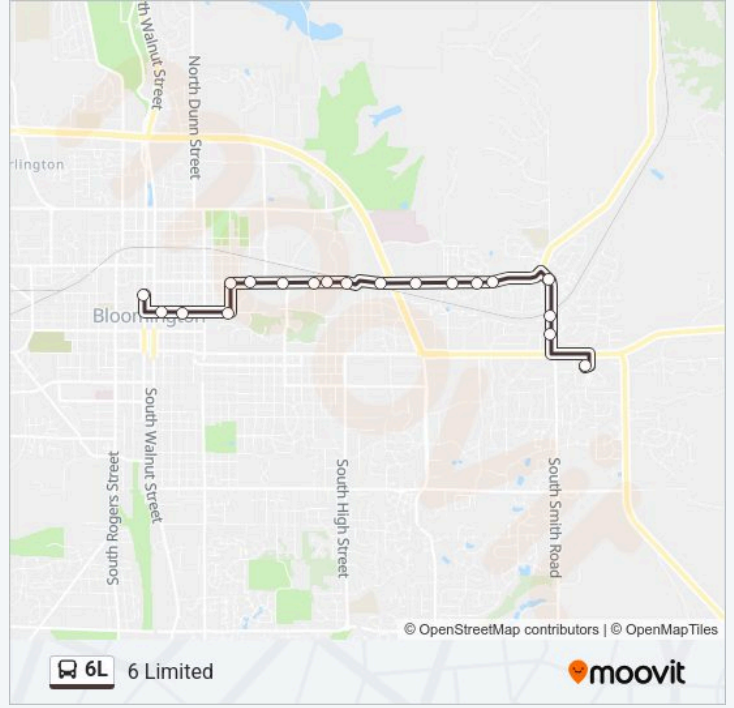

**6L bus Info**

**Direction:** College Ave & 9th St

**Stops:** 25

**Trip Duration:** 30 min

**Line Summary:**

Rogers St & 11th St

11th St & Morton St

College Ave & 10th St

10th St & John Hinkle Pl

10th St & Barrington Dr

Smith Rd & 10th St

Smith Rd & Mccracken Way

Smith Rd & Morningside Dr

### 6L bus Time Schedule

Hagan St & Park Ridge Rd Route Timetable:

Monday	7:10 AM-7:10 PM
Tuesday	7:10 AM-7:10 PM
Wednesday	7:10 AM-7:10 PM
Thursday	7:10 AM-7:10 PM
Friday	7:10 AM-7:10 PM
Saturday	Not Operational
Sunday	Not Operational

### 6L bus Info

**Direction:** Hagan St & Park Ridge Rd

**Stops:** 19

**Trip Duration:** 30 min

**Line Summary:**

6L bus time schedules and route maps are available in an offline PDF at [moovitapp.com](https://moovitapp.com). Use the Moovit App to see live bus times, train schedule or subway schedule, and step-by-step directions for all public transit in Bloomington, IN.