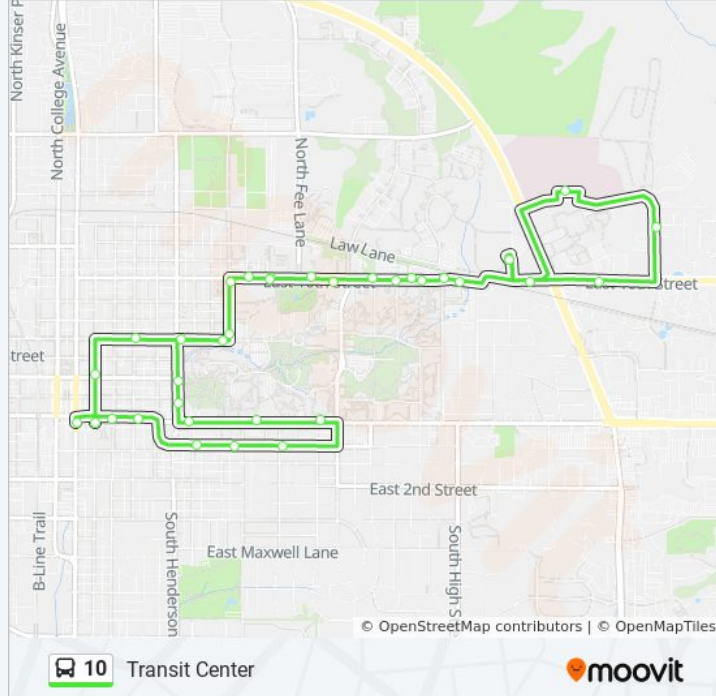

Direction: Transit Center

35 stops

[VIEW LINE SCHEDULE](#)

- Departing Transit Center
- 3rd St & Lincoln
- 3rd St & Grant St
- Atwater & Fess Ave
- Atwater Ave & Woodlawn Ave
- Atwater Ave & Hawthorne Dr
- 3rd & Eagleson
- 3rd St @ Iu Biology
- 3rd St & Indiana Ave
- Indiana Ave & 4th St
- Indiana Ave & Kirkwood
- 7th St And Woodlawn Ave at the Indiana Memorial Union
- Woodlawn Ave And 10th St at Woodlawn Field
- 10th St And Walnut Grove St
- 10th St & Eagleson @ Wells Library
- 10th St & Sunrise Dr
- 10th St @ Union St Center
- 10th St @ Eigenmann
- Tulip Tree Apartments
- 10th St & Sr 45/46
- 10th St @ Scholars Quad Apts

10 bus Info

Direction: Transit Center

Stops: 35

Trip Duration: 37 min

Line Summary:

E Discovery Pkwy @ Fountain Park Apts

Iu Health Hospital

Tulip Tree Apartments

10th St & Union St

10th St @ Crosstown Plaza

10th St & Campbell St

10th St & Fee Ln @ Business School

10th St & Walnut Grove St @ Psychology Building

10th St & Forrest Ave @ Geology And Informatics

Woodlawn Ave And 7th St at Indiana Memorial Union

7th St And Indiana Ave

7th St & Grant St

Washington St & Kirkwood Ave

Transit Center

10 bus time schedules and route maps are available in an offline PDF at moovitapp.com. Use the [Moovit App](#) to see live bus times, train schedule or subway schedule, and step-by-step directions for all public transit in Bloomington, IN.