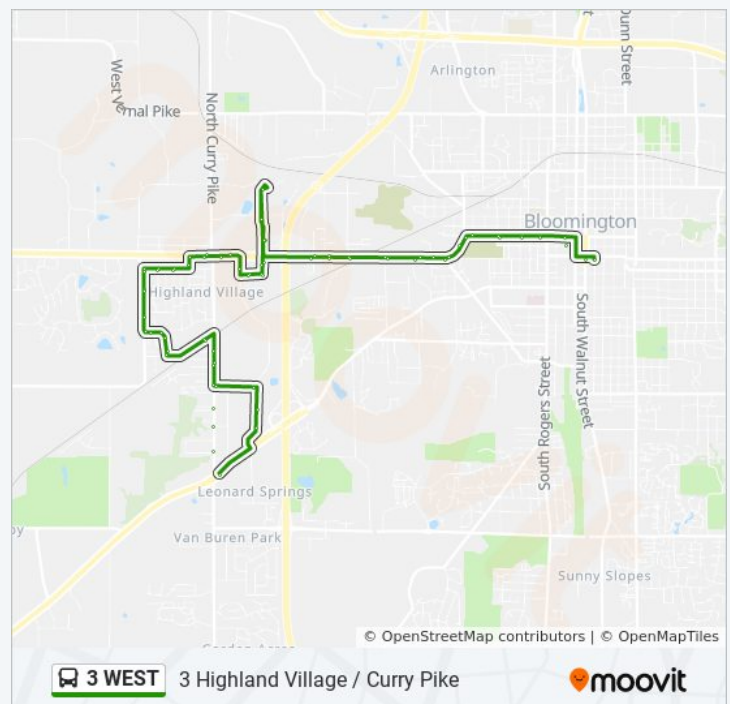

3rd St @ Taco Bell

3rd St & Curry Pike

Hickory & Belle

Belle & Harvey

Belle Ave & Westwood Dr (Outbound)

Belle & Park Square

Park Square & Sunset

Highland Park Elementary

## 3 WEST bus Info

**Direction:** Transit Center

**Stops:** 72

**Trip Duration:** 51 min

**Line Summary:**

Woodside Drive @ Orchard Glen

Woodside & Sugar Maple

Woodside & Gifford