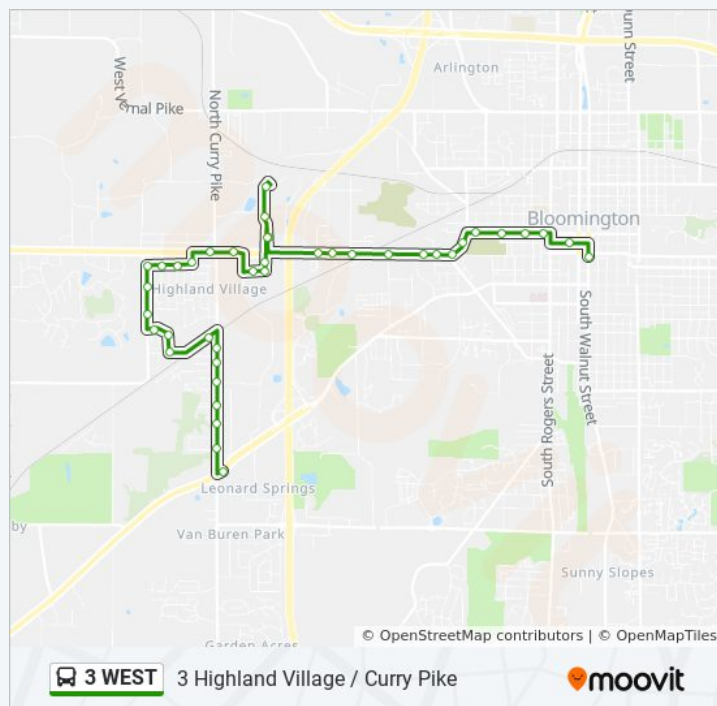

Curry Pk & Constitution

Curry Pike & Beasley

Curry Pike & Roll

Curry Pike & Glen Oaks

Sr 45 @ Wal-Mart

**Direction:** Sr 45 @ Wal-Mart

**Stops:** 40

**Trip Duration:** 22 min

## Direction: Transit Center

72 stops

[VIEW LINE SCHEDULE](#)

Departing Transit Center

4th & B-Line Trial @ Wonderlab

Kirkwood Ave & Jackson St

Kirkwood & Maple

Kirkwood & Elm