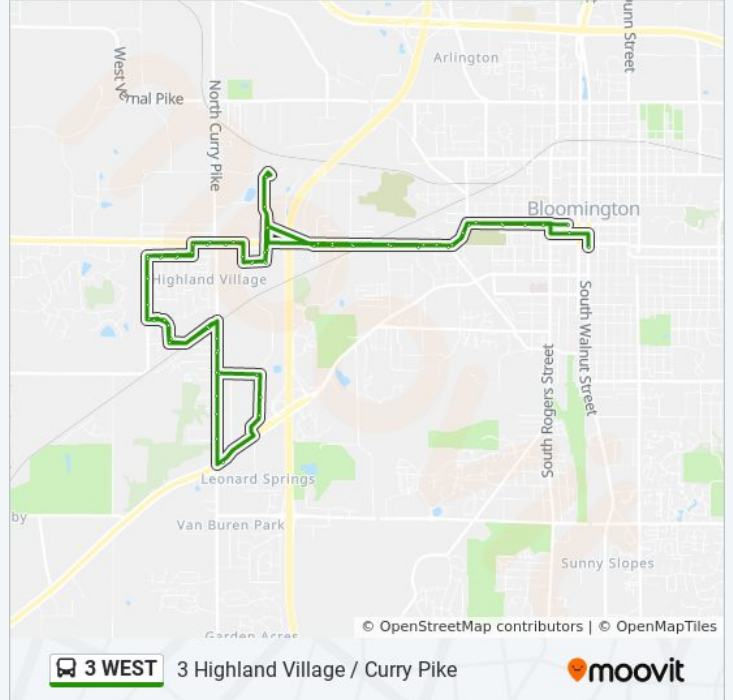

### 3 WEST bus Info

**Direction:** Kirkwood Ave @ B-Line Trail Ib

**Stops:** 75

**Trip Duration:** 51 min

**Line Summary:**

3rd St @ Taco Bell

3rd St & Curry Pike

Hickory & Belle

Liberty Dr @ Aldi

Liberty Dr @ Center 37 Professional Facility

Constitution Ave & Liberty Dr

Constitution Ave & Curry Pike

Curry Pike @ Bmv

Gifford Rd @ Garden Villa Ib

Woodside Dr & Apple Tree Ct

Woodside Dr & Sugar Maple Cr

Woodside Dr & Park Square Dr

Park Square Dr & Sunset Ave

Park Square & Belle Ave Ib

Belle Ave & Westwood Dr

Belle Ave & Harvey Dr

Hickory Dr & 3rd St Ib

3rd St & Curry Pike Ib

3rd St @ Long John Silver

Liberty Dr @ Whitehall Plaza Kroger

Whitehall Plaza @ Planet Fitness Ib

Whitehall Plaza @ Cost Cutters

Whitehall Plaza & 3rd St Ib

Gates & Runkle Way

Gates Dr & Alexander Dr

Gates Dr @ Sherwin Williams

Gates Dr & Runkle Way