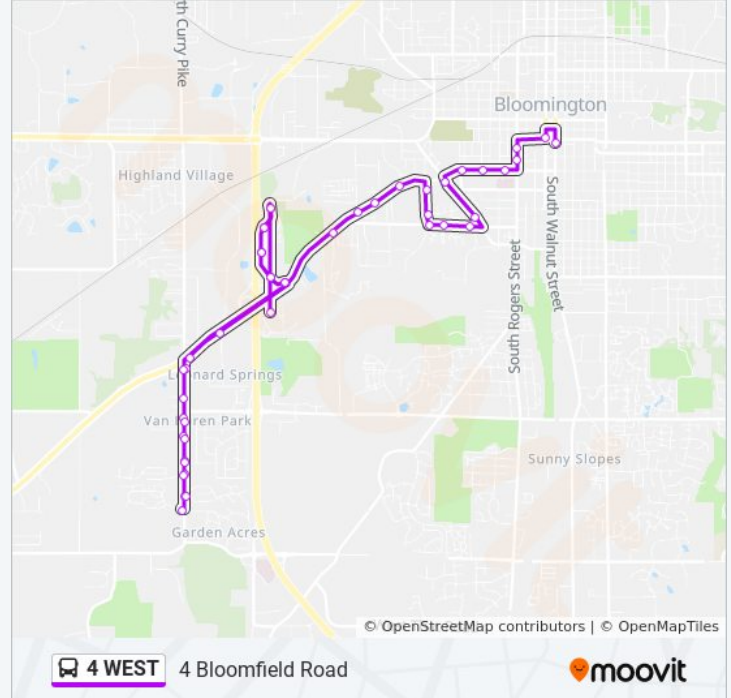

Use the Moovit App to find the closest 4 WEST bus station near you and find out when is the next 4 WEST bus arriving.

Direction: Oakdale Apartments

45 stops

[VIEW LINE SCHEDULE](#)

- Departing Transit Center
- College & 3rd
- Rogers & W Prospect
- Rogers & Howe
- 2nd St & Rogers St Ob
- 2nd & Euclid
- 2nd St & Walker St
- Patterson & 2nd
- Patterson & Allen
- Allen St & Strong
- Allen St & Larkspur Ln
- Allens & Adams
- Adams & Woodhill
- Adams St & 2nd @ Ysb
- Bloomfield Rd & Landmark Ave
- Bloomfield & Anna Lee
- Bloomfield & Cory
- Bloomfield Rd & Rolling Ridge Way
- Basswood & Bloomfield Rd
- Basswood Apartments
- Basswood Dr & Ridge Rd
- Basswood & Copper Beach Way

Direction: Oakdale Apartments

Stops: 45

Trip Duration: 40 min

Line Summary:

Basswood @ Forest Ridge Apts

Leonard Springs & Sr 45

Leonard Springs & Stapleton

Leonard Springs & Fairington

Woodland Springs Apartments

Leonard Springs & Fairington

Leonard Springs @ Wal-Mart Shelter

Sr 45 @ Wal-Mart

Sr 45 & Hickory Leaf

Basswood & Bloomfield Rd

Basswood Apartments

Basswood Dr & Ridge Rd

Basswood & Copper Beach Way

Basswood @ Forest Ridge Apts

Oakdale Apartments

Direction: Transit Center

63 stops

[VIEW LINE SCHEDULE](#)

Departing Transit Center

College & 3rd