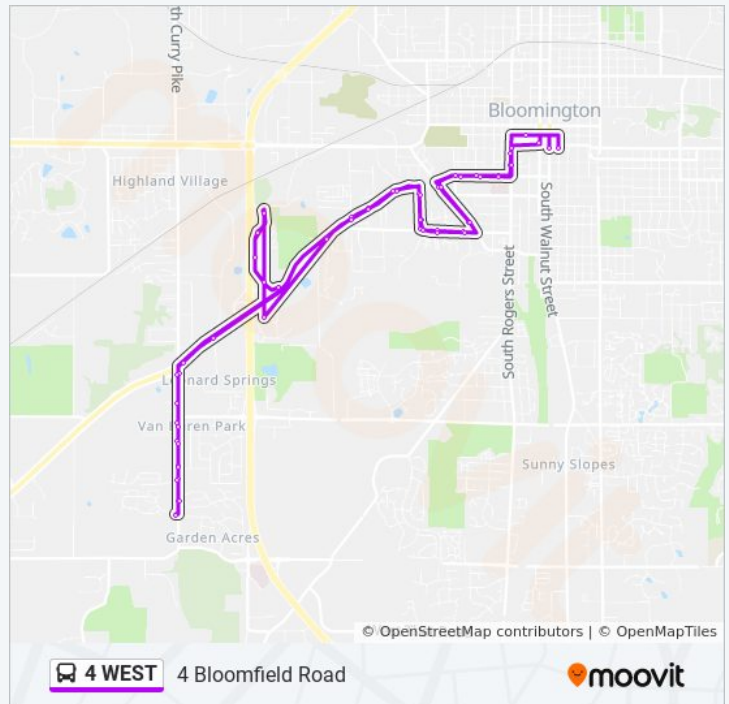

Direction: Oakdale Apartments

Stops: 45

Trip Duration: 40 min

Line Summary:

Basswood @ Forest Ridge Apts

Leonard Springs & Sr 45

Leonard Springs & Stapleton

Leonard Springs & Fairington

Basswood & Copper Beach Way

Basswood @ Forest Ridge Apts

Oakdale Apartments

Direction: Transit Center

63 stops

[VIEW LINE SCHEDULE](#)

Departing Transit Center

College & 3rd

Sr 45 & Hickory Leaf

4 WEST bus Info

Direction: Transit Center

Stops: 63

Trip Duration: 53 min

Line Summary:

Basswood & Bloomfield Rd

Basswood Apartments

Basswood Dr & Ridge Rd

Basswood & Copper Beach Way

Basswood @ Forest Ridge Apts

Oakdale Apartments

Bloomfield & Rolling Ridge Way

Bloomfield & Cory

Bloomfield & Anna Lee

Bloomfield & Landmark