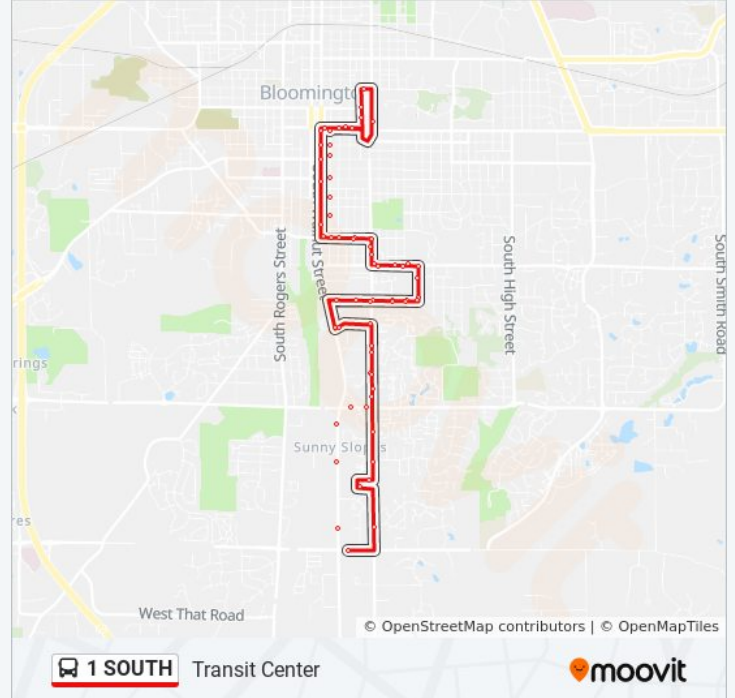

1 SOUTH bus Info

Direction: Transit Center

Stops: 65

Trip Duration: 50 min

Line Summary:

Miller & Henderson

Miller @ Community Health

Miller Drive And Walnut St at Sassafras Hill
Apartments

Walnut & North Drive

Miller & Henderson

Miller Drive & Park

Miller Dr at Walnut Woods Apartments (Inbound)

Huntington & Miller

Huntington & Hillside

Hillside & Woodlawn

Hillside & Park Ave