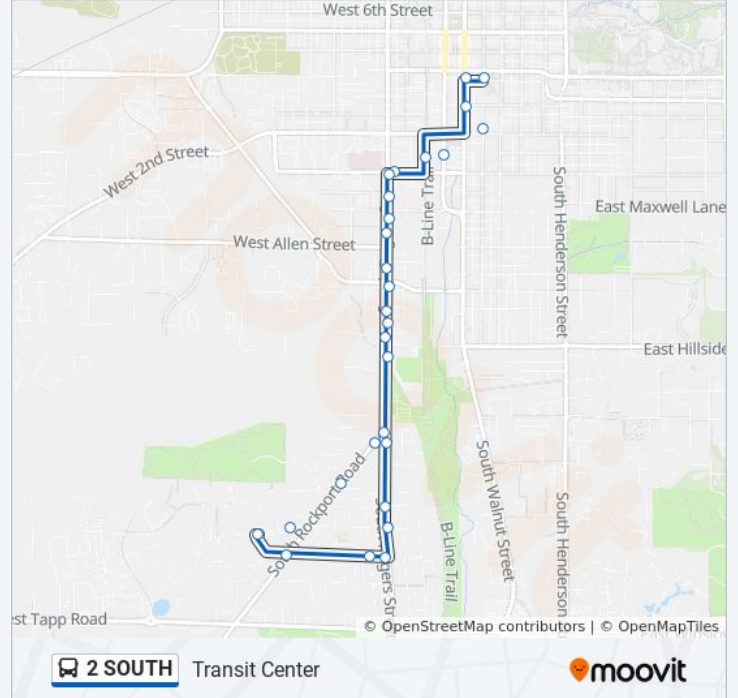

2 SOUTH bus Info

Direction: Countryview Apts & Providence Place Apts

Stops: 13

Trip Duration: 11 min

Line Summary:

Direction: Graham Dr & Rockport Rd @ Countryview Apts

17 stops

[VIEW LINE SCHEDULE](#)

2 SOUTH bus Info

Direction: Graham Dr & Rockport Rd @ Countryview Apts

Stops: 17

Trip Duration: 11 min

Line Summary:

Direction: Transit Center

28 stops

[VIEW LINE SCHEDULE](#)

2 SOUTH bus Info

Direction: Transit Center

Stops: 28

Trip Duration: 24 min

Line Summary:

Rogers St & Rockport Rd

Rogers St & Hillside Dr @ Community Kitchen

Rogers St & Wilson St

Rogers St & Patterson Dr

Rogers St @ A Friends Place Overnight Shelter

Rogers St & Wylie St

Rogers St & 1st St

Morton St @ Seminary Square Kroger

Walnut St & Smith Ave @ Project School

Transit Center

2 SOUTH bus time schedules and route maps are available in an offline PDF at moovitapp.com. Use the [Moovit App](#) to see live bus times, train schedule or subway schedule, and step-by-step directions for all public transit in Bloomington, IN.