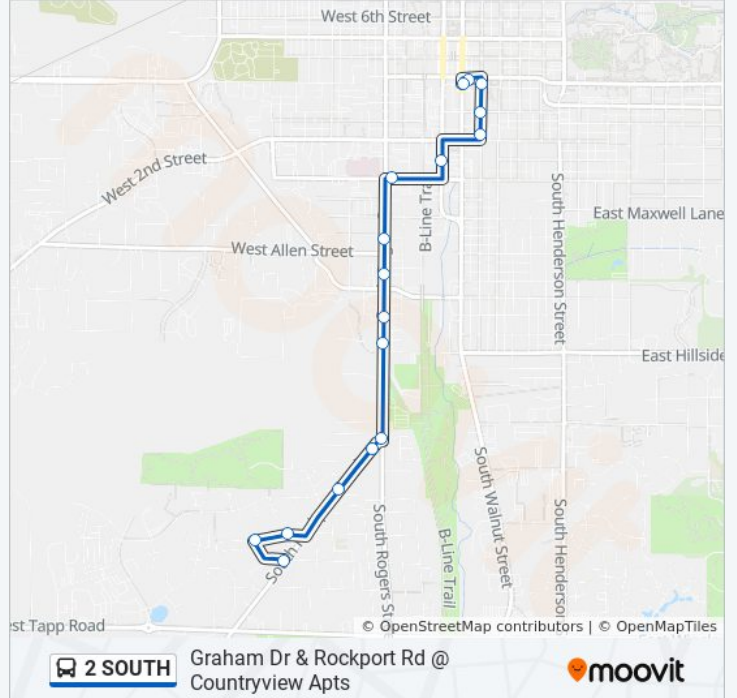

2 SOUTH bus Info

Direction: Countryview Apts & Providence Place Apts

Stops: 13

Trip Duration: 11 min

Line Summary:

Direction: Graham Dr & Rockport Rd @ Countryview Apts

17 stops

[VIEW LINE SCHEDULE](#)

- Departing Transit Center
- 3rd & Walnut
- Transit Center
- Washington St And Smith Ave
- Washington St And 2nd St
- College Ave @ Seminary Square Kroger
- 1st St & Rogers St
- Rogers St & Dixie St
- Rogers St & Davis St
- Rogers St & Driscoll St
- Rogers St & Hillside Dr
- Rogers St & Rockport Rd
- Rockport Rd & Duncan Dr
- Rockport Rd & Countryside Ln
- Countryview Apts
- Countryview Apts & Providence Place Apts
- Graham Dr & Rockport Rd @ Countryview Apts

2 SOUTH bus Time Schedule

Graham Dr & Rockport Rd @ Countryview Apts
Route Timetable:

| | |
|-----------|-----------------|
| Sunday | Not Operational |
| Monday | 8:40 PM |
| Tuesday | 8:40 PM |
| Wednesday | 8:40 PM |
| Thursday | 8:40 PM |
| Friday | 8:40 PM |
| Saturday | Not Operational |

2 SOUTH bus Info

Direction: Graham Dr & Rockport Rd @ Countryview Apts

Stops: 17

Trip Duration: 11 min

Line Summary:

Direction: Transit Center

28 stops

[VIEW LINE SCHEDULE](#)