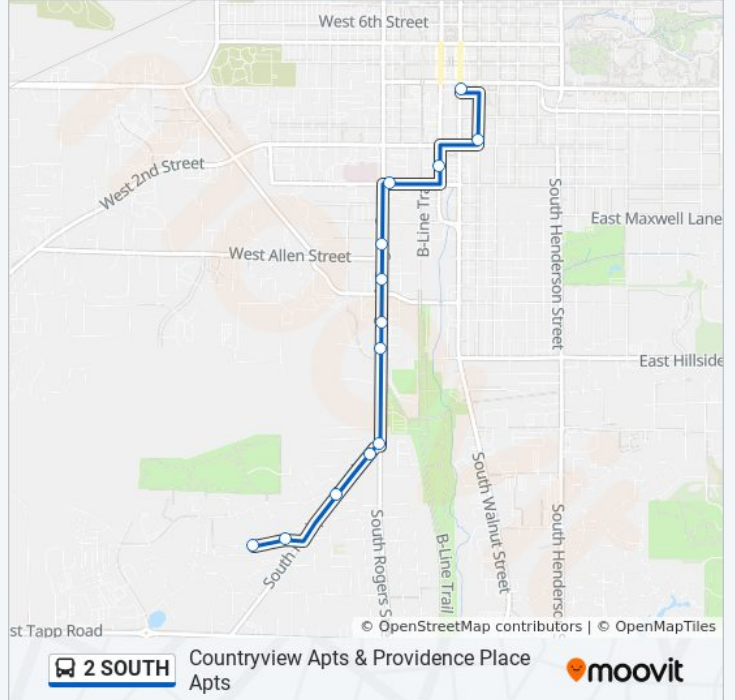

Rogers St & Rockport Rd

Rockport Rd & Duncan Dr

Rockport Rd & Countryside Ln

Countryview Apts

Countryview Apts & Providence Place Apts

2 SOUTH bus Time Schedule

Countryview Apts & Providence Place Apts Route
Timetable:

2 SOUTH bus Info

Direction: Countryview Apts & Providence Place Apts

Stops: 13

Trip Duration: 11 min

Line Summary:

Direction: Graham Dr & Rockport Rd @ Countryview Apts

17 stops

[VIEW LINE SCHEDULE](#)

- Departing Transit Center
- 3rd & Walnut
- Transit Center
- Washington St And Smith Ave
- Washington St And 2nd St
- College Ave @ Seminary Square Kroger
- 1st St & Rogers St
- Rogers St & Dixie St
- Rogers St & Davis St
- Rogers St & Driscoll St
- Rogers St & Hillside Dr
- Rogers St & Rockport Rd
- Rockport Rd & Duncan Dr
- Rockport Rd & Countryside Ln
- Countryview Apts
- Countryview Apts & Providence Place Apts
- Graham Dr & Rockport Rd @ Countryview Apts

2 SOUTH bus Info

Direction: Graham Dr & Rockport Rd @ Countryview Apts

Stops: 17

Trip Duration: 11 min

Line Summary:

Direction: Transit Center

28 stops

[VIEW LINE SCHEDULE](#)