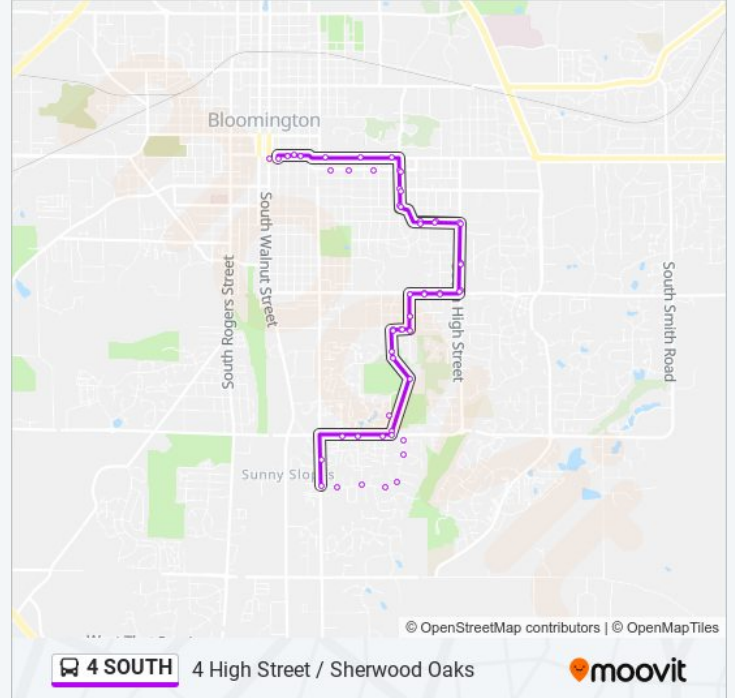

Allendale & Dunstan

Allendale & Essex

Allendale & Westminster

Allendale & Wellington Way

Walnut St Pk & Allendale

S Henderson & Walnut St Pk

Winslow & Piccadilly

Winslow & Westminster Way

Sheridan & Eagleson Ave

Eagleson & 2nd

Eagleson & Atwater

3rd & Eagleson

3rd St @ Iu Biology

3rd St & Indiana Ave

3rd St And Grant St (Inbound/Westbound)

Transit Center

**Direction: Walnut St Pk & Allendale**

30 stops

[VIEW LINE SCHEDULE](#)

Departing Transit Center

3rd St & Lincoln

3rd St & Grant St

Atwater & Fess Ave

Atwater Ave & Woodlawn Ave

Atwater Ave & Hawthorne Dr

Atwater Ave & Eagleson

Eagleson & 2nd

Eagleson & 1st

Maxwell & Mitchell

Maxwell Ln at Maxwell Terrace

Maxwell & High

High & Marilyn