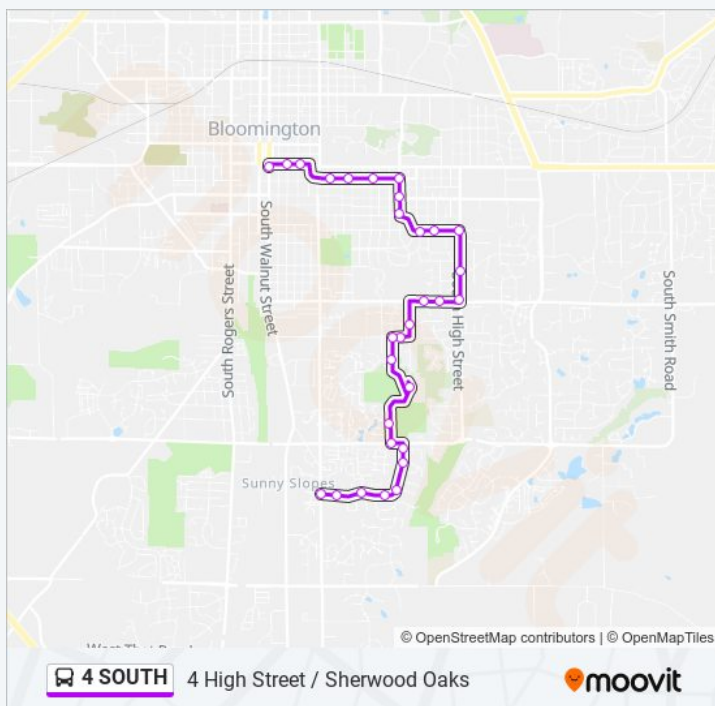

**Direction: Walnut St Pk & Allendale**

30 stops

[VIEW LINE SCHEDULE](#)

Departing Transit Center

3rd St & Lincoln

3rd St & Grant St

Atwater & Fess Ave

Atwater Ave & Woodlawn Ave

Highland & Winslow Farm Dr

Highland & Winslow

Allendale & Bradshire

Allendale & Browning

Allendale & Dunstan

Allendale & Essex

**4 SOUTH bus Time Schedule**

Walnut St Pk & Allendale Route Timetable:

Sunday	Not Operational
Monday	9:10 PM
Tuesday	9:10 PM
Wednesday	9:10 PM
Thursday	9:10 PM
Friday	9:10 PM
Saturday	6:10 PM

**4 SOUTH bus Info**

**Direction:** Walnut St Pk & Allendale

**Stops:** 30

**Trip Duration:** 25 min

**Line Summary:**

Allendale & Westminster

Allendale & Wellington Way

Walnut St Pk & Allendale

4 SOUTH bus time schedules and route maps are available in an offline PDF at [moovitapp.com](https://moovitapp.com). Use the [Moovit App](#) to see live bus times, train schedule or subway schedule, and step-by-step directions for all public transit in Bloomington, IN.