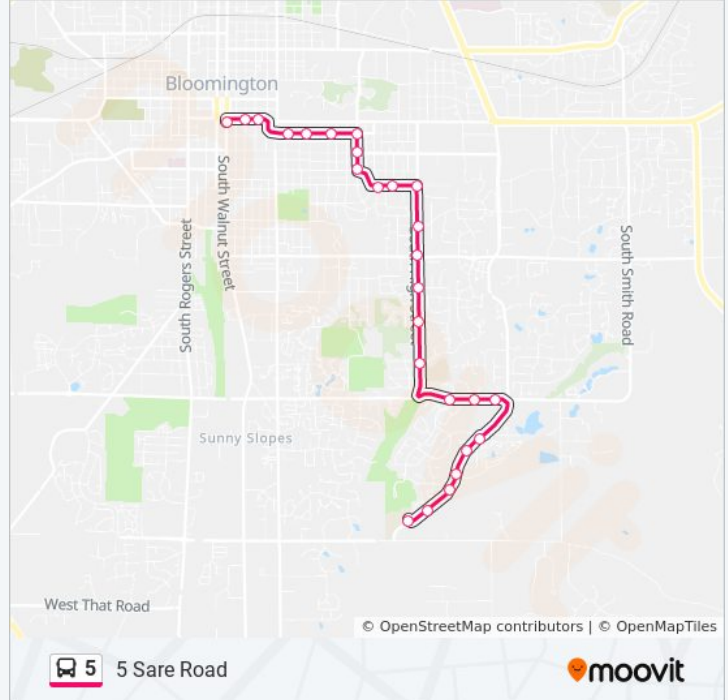

- Departing Transit Center
- 3rd St & Lincoln
- 3rd St & Grant St
- Atwater & Fess Ave
- Atwater Ave & Woodlawn Ave
- Atwater Ave & Hawthorne Dr
- Atwater Ave & Eagleson
- Eagleson & 2nd
- Eagleson & 1st
- Maxwell & Mitchell
- Maxwell Ln at Maxwell Terrace
- Maxwell & High
- High & Marilyn
- High St & Hillside Dr
- High & Arden
- High & Greenbriar Ob
- High & Rock Creek @ Childs
- Rogers & the Stands Ob
- Rogers @ Sherwood Oaks
- Rogers Rd & Sare Rd
- Sare & Southern Oaks
- Sare Rd & Olson Dr @ Steeplechase

**5 bus Info**  
**Direction:** Jackson Creek Ms  
**Stops:** 26  
**Trip Duration:** 20 min  
**Line Summary:**

Sare Rd & Creeks Edge Dr

Sare & Canada

Sare & Mill Stone

Jackson Creek Ms

**Direction: Transit Center**

51 stops

[VIEW LINE SCHEDULE](#)

Departing Transit Center

3rd St & Lincoln

3rd St & Grant St

Atwater & Fess Ave

Atwater Ave & Woodlawn Ave

Atwater Ave & Hawthorne Dr

**5 bus Info**

**Direction:** Transit Center

**Stops:** 51

**Trip Duration:** 43 min

**Line Summary:**

Rogers @ Sherwood Oaks

Rogers Rd & Sare Rd

Sare & Southern Oaks