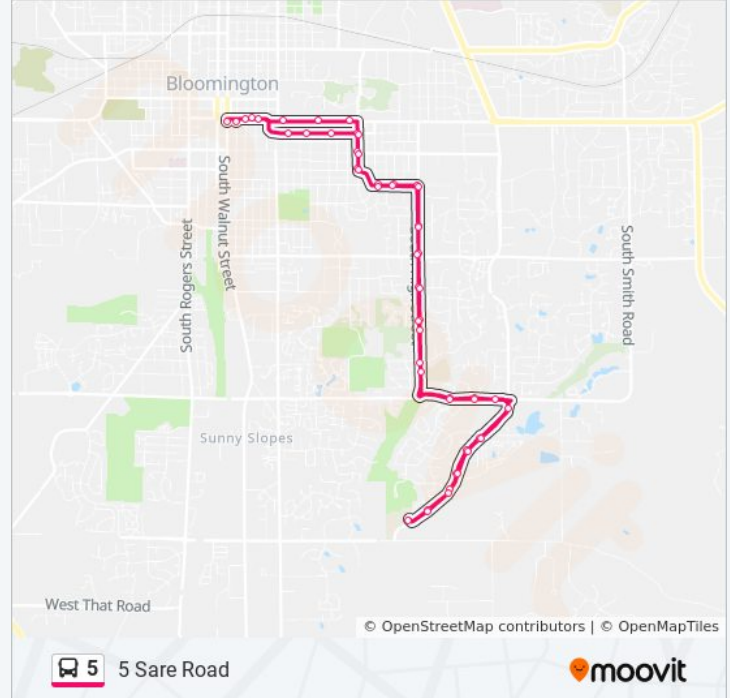

51 stops

[VIEW LINE SCHEDULE](#)

Departing Transit Center

3rd St & Lincoln

3rd St & Grant St

Atwater & Fess Ave

Atwater Ave & Woodlawn Ave

Atwater Ave & Hawthorne Dr

Atwater Ave & Eagleson

Eagleson & 2nd

Eagleson & 1st

Maxwell & Mitchell

Maxwell Ln at Maxwell Terrace

Maxwell & High

High & Marilyn

High St & Hillside Dr

High & Arden

High & Moores Pike

High & Covenanter

High & Maxwell

Maxwell Ln @ Maxwell Terrace

Maxwell & Mitchell

Sheridan & Eagleson Ave

Eagleson & 2nd

Eagleson & Atwater

3rd & Eagleson

3rd St @ Iu Biology

3rd St & Indiana Ave

3rd St And Grant St (Inbound/Westbound)

Transit Center

5 bus time schedules and route maps are available in an offline PDF at [moovitapp.com](https://moovitapp.com). Use the [Moovit App](#) to see live bus times, train schedule or subway schedule, and step-by-step directions for all public transit in Bloomington, IN.