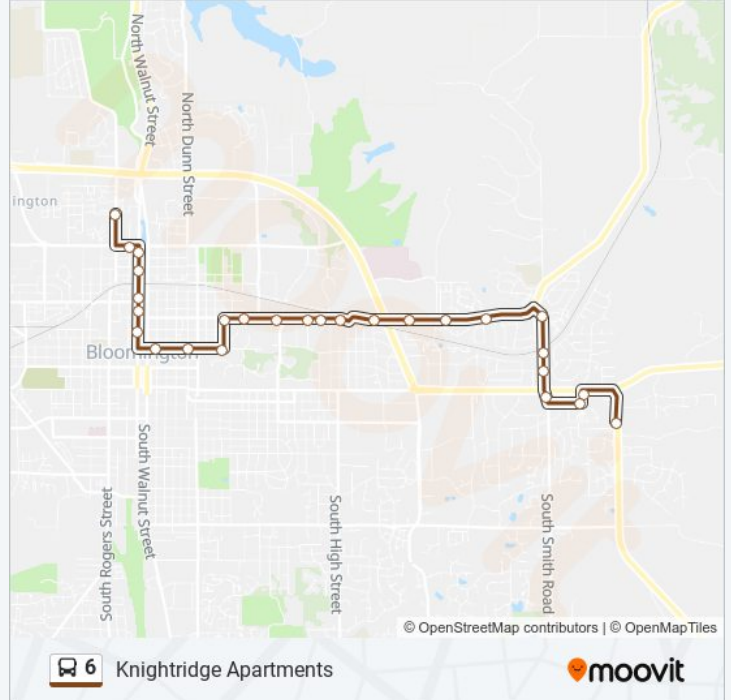

Direction: Kinser Pk & Gourley Pk
 29 stops
[VIEW LINE SCHEDULE](#)

- Knightridge Apartments
- Hagan St & Park Ridge Rd
- Hagan St & Smith Rd
- Smith Rd & 3rd St
- Smith Rd & Morningside Dr
- Smith Rd & Mccracken Way
- Smith Rd & 10th St
- 10th St & Barrington Dr
- 10th St & Woodbridge Dr
- 10th St @ Fountain Park Apartments
- 10th St & Sr 45/46 @ Uits
- 10th St & Union St
- 10th St @ Crosstown Plaza
- 10th St & Campbell St
- 10th St & Fee Ln @ Business School
- 10th St & Walnut Grove St @ Psychology Building
- 10th St & Forrest Ave @ Geology And Informatics
- Woodlawn Ave And 7th St at Indiana Memorial Union
- 7th St And Fess Ave (Westbound)
- 7th St And Indiana Ave
- 7th St And Dunn St

6 bus Info
Direction: Kinser Pk & Gourley Pk
Stops: 29
Trip Duration: 40 min
Line Summary:

7th St & Grant St

7th St & Walnut St

Walnut St & 11th St

Walnut St And 14th St

17th St & Woodburn Ave

17th St & Kinser Pike

6 bus Info

Direction: Knightridge Apartments

Stops: 27

Trip Duration: 40 min

Line Summary:

10th St & Pete Ellis Dr @ Post Office

10th St & Barrington Dr

Smith Rd & 10th St

Smith Rd & Mccracken Way

Smith Rd & Morningside Dr

Smith Rd & 3rd St

Hagan St & Park Ridge Rd

Park Ridge Rd & 3rd St

Knightridge Apartments

6 bus time schedules and route maps are available in an offline PDF at moovitapp.com. Use the [Moovit App](#) to see live bus times, train schedule or subway schedule, and step-by-step directions for all public transit in Bloomington, IN.