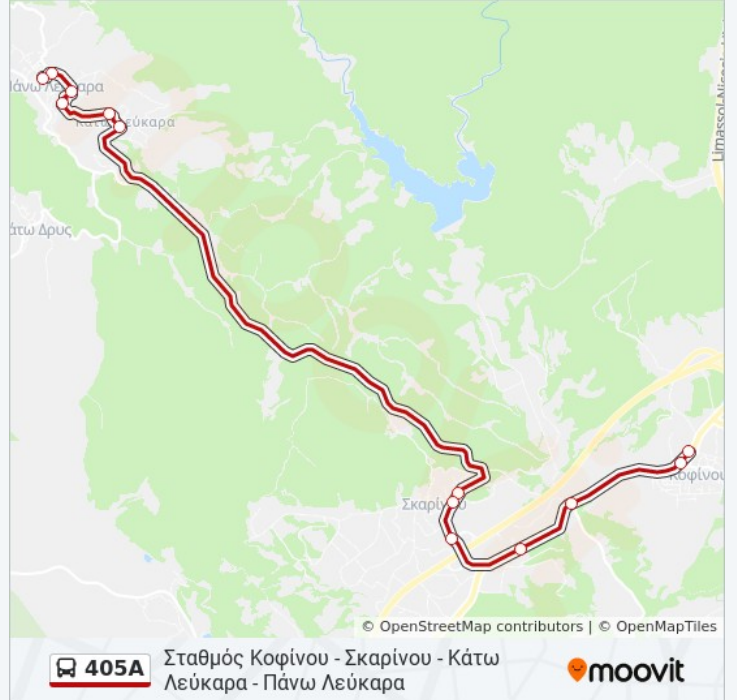

405A bus Time Schedule

Σταθμός Κοφίνου - Σκαρίνου - Κάτω Λεύκαρα - Πάνω Λεύκαρα Route Timetable:

Sunday	Not Operational
Monday	10:30 AM - 1:00 PM
Tuesday	10:30 AM - 1:00 PM
Wednesday	10:30 AM - 1:00 PM
Thursday	10:30 AM - 1:00 PM
Friday	10:30 AM - 1:00 PM
Saturday	Not Operational

405A bus Info

Direction: Σταθμός Κοφίνου - Σκαρίνου - Κάτω Λεύκαρα - Πάνω Λεύκαρα

Stops: 13

Trip Duration: 17 min

Line Summary:

405A bus time schedules and route maps are available in an offline PDF at moovitapp.com. Use the [Moovit App](#) to see live bus times, train schedule or subway schedule, and step-by-step directions for all public transit in Larnaca.