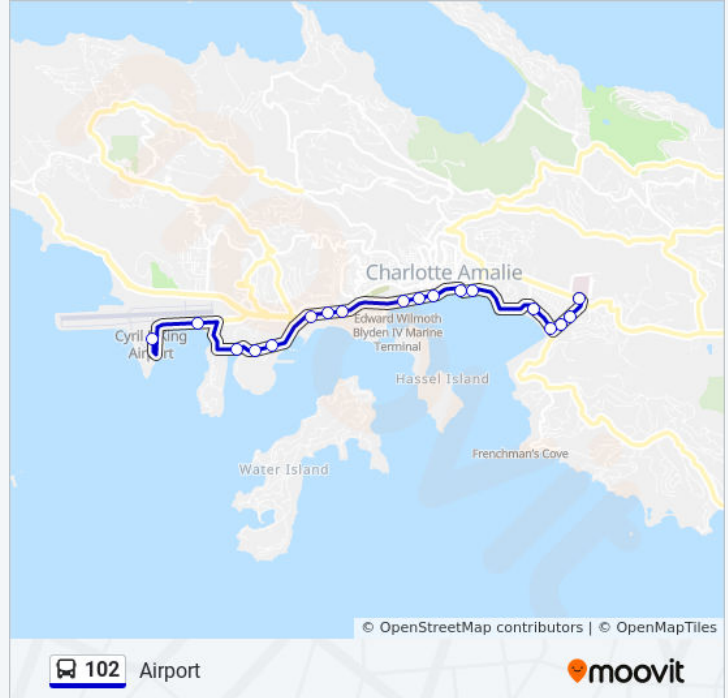

102 bus Info

Direction: Bus Depot (Via Airport)

Stops: 22

Trip Duration: 23 min

Line Summary:

Airport Rd. (Island Beachcomber Hotel)

Julia Jackson Dve. / Sub Base Rd.

Highway 304, 103

Harwood Hwy (Bus Depot)

Direction: City

15 stops

[VIEW LINE SCHEDULE](#)

Airport Rd. (Cyril E. King Airport)

Airport Rd. (Island Beachcomber Hotel)

Julia Jackson Dve. / Sub Base Rd.

Highway 304, 103

Line Summary:

Direction: City Via Bus Depot

23 stops

[VIEW LINE SCHEDULE](#)

- Harwood Hwy (Bus Depot)
- Veterans Dve. (Cancryn High School)
- Veterans Dve. / Chez Reuben
- Sub Base Rd & Veterans Dr
- Subbase Road, 103
- Subbase Rd. / VI 306
- Subbase Road, 103
- Airport Rd. (Island Beachcomber Hotel)
- Airport Rd. (Cyril E. King Airport)
- Airport Rd. (Island Beachcomber Hotel)
- Julia Jackson Dve. / Sub Base Rd.
- Highway 304, 103
- Harwood Hwy (Bus Depot)
- Veterans Dve. (Western Cemetery)
- Veterans Dve. / Rue De Saint Barthelemy
- Veterans Dve. / Nye Tvaer Gade
- Veterans Dve. / Store Tvaer Gade
- Veterans Dve. / Forte Strade (U.S. Coast Guard)