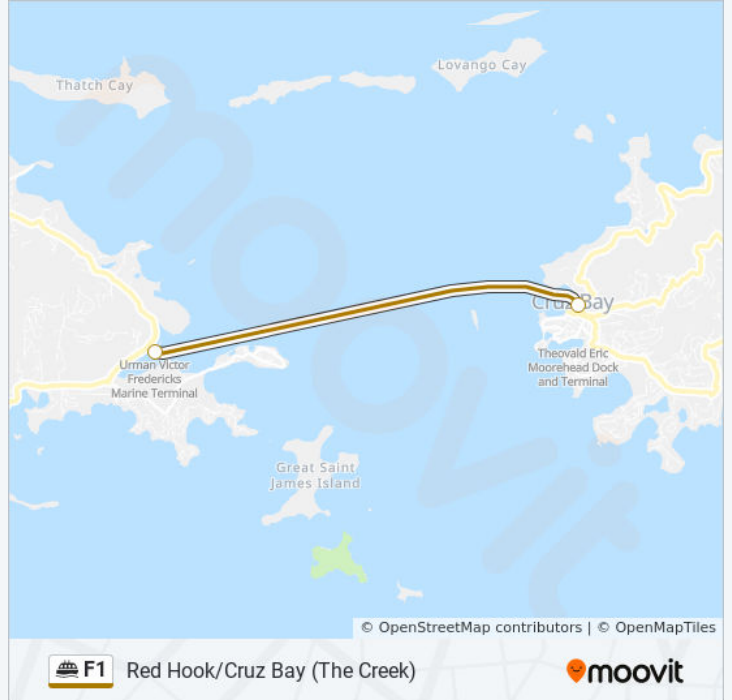

Red Hook/Cruz Bay (The Creek)

[View In Website Mode](#)

The F1 ferry line (Red Hook/Cruz Bay (The Creek)) has 2 routes. For regular weekdays, their operation hours are:
(1) Cruz Bay: 4:00 PM(2) Red Hook: 11:00 AM
Use the Moovit App to find the closest F1 ferry station near you and find out when is the next F1 ferry arriving.

Direction: Cruz Bay

2 stops

[VIEW LINE SCHEDULE](#)

Urman Víctor Frederick Marine Terminal

Cruz Bay Ferry Terminal

F1 ferry Time Schedule

Cruz Bay Route Timetable:

Sunday	4:00 PM
Monday	4:00 PM
Tuesday	4:00 PM
Wednesday	4:00 PM
Thursday	4:00 PM
Friday	4:00 PM
Saturday	4:00 PM

F1 ferry Info

Direction: Cruz Bay

Stops: 2

Trip Duration: 6 min

Line Summary:

Direction: Red Hook

2 stops

[VIEW LINE SCHEDULE](#)

Cruz Bay Ferry Terminal

Urman Víctor Frederick Marine Terminal

F1 ferry Time Schedule

Red Hook Route Timetable:

Sunday	11:00 AM
Monday	11:00 AM
Tuesday	11:00 AM
Wednesday	11:00 AM
Thursday	11:00 AM
Friday	11:00 AM
Saturday	11:00 AM