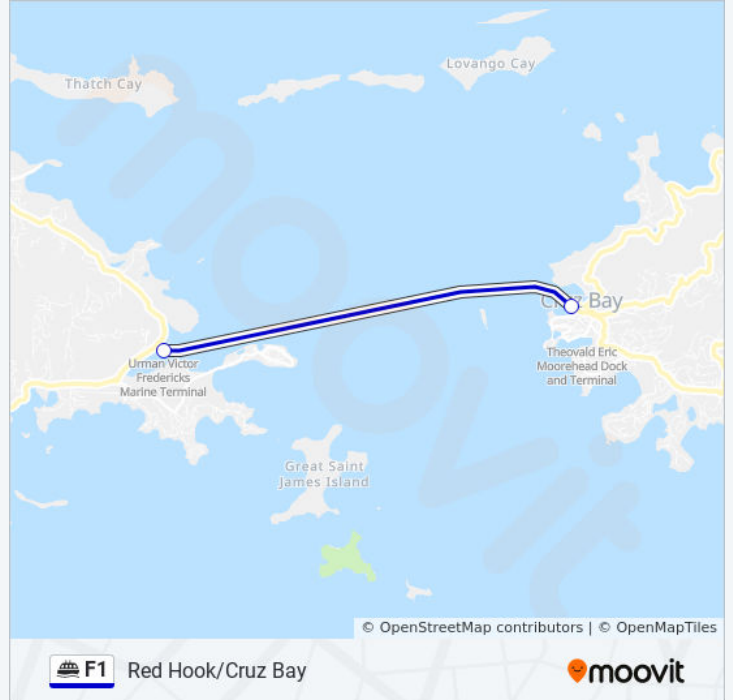

Red Hook/Cruz Bay

[Get The App](#)

The F1 ferry line (Red Hook/Cruz Bay) has 2 routes. For regular weekdays, their operation hours are:

(1) Cruz Bay: 05:30 - 22:00(2) Red Hook: 06:00 - 22:00

Use the Moovit App to find the closest F1 ferry station near you and find out when is the next F1 ferry arriving.

F1 ferry Info

Direction: Cruz Bay

Stops: 2

Trip Duration: 5 min

Line Summary:

Direction: Red Hook

2 stops

[VIEW LINE SCHEDULE](#)

St. John Ferry Terminal

Urman Víctor Frederick Marine Terminal

F1 ferry Time Schedule

Red Hook Route Timetable:

Sunday	06:00 - 22:00
Monday	06:00 - 22:00
Tuesday	06:00 - 22:00
Wednesday	06:00 - 22:00
Thursday	06:00 - 22:00
Friday	06:00 - 22:00
Saturday	06:00 - 22:00

F1 ferry Info

Direction: Red Hook

Stops: 2

Trip Duration: 5 min

Line Summary:

F1 ferry time schedules and route maps are available in an offline PDF at moovitapp.com. Use the [Moovit App](#) to see live bus times, train schedule or subway schedule, and step-by-step directions for all public transit in U.S. Virgin Islands.