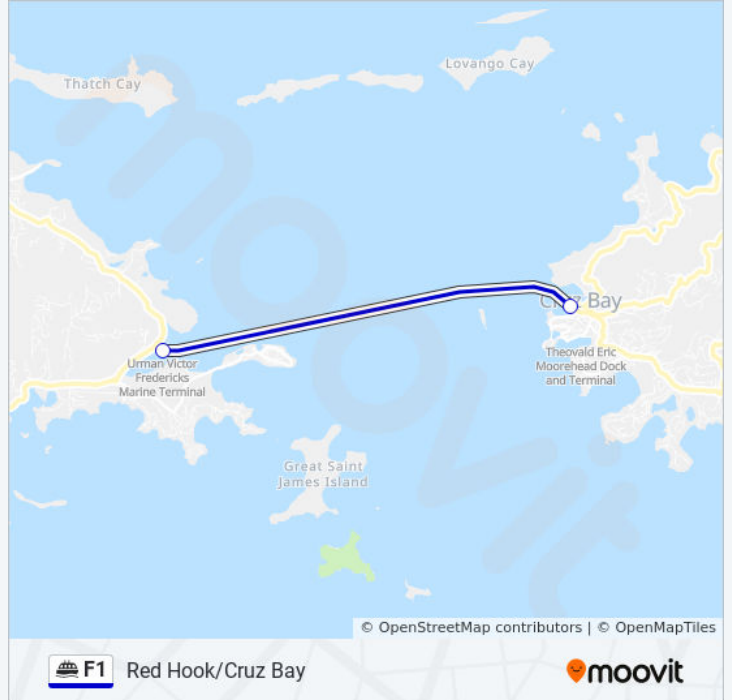

Red Hook/Cruz Bay

[Get The App](#)

The F1 ferry line (Red Hook/Cruz Bay) has 2 routes. For regular weekdays, their operation hours are:

(1) Cruz Bay: 05:30 - 22:00(2) Red Hook: 06:00 - 22:00

Use the Moovit App to find the closest F1 ferry station near you and find out when is the next F1 ferry arriving.

Direction: Cruz Bay

2 stops

[VIEW LINE SCHEDULE](#)

Urman Víctor Frederick Marine Terminal

St. John Ferry Terminal

F1 ferry Time Schedule

Cruz Bay Route Timetable:

Sunday	06:30 - 22:00
Monday	05:30 - 22:00
Tuesday	05:30 - 22:00
Wednesday	05:30 - 22:00
Thursday	05:30 - 22:00
Friday	05:30 - 22:00
Saturday	06:30 - 22:00

F1 ferry Info

Direction: Cruz Bay

Stops: 2

Trip Duration: 5 min

Line Summary:

Direction: Red Hook

2 stops

[VIEW LINE SCHEDULE](#)

St. John Ferry Terminal

Urman Víctor Frederick Marine Terminal

F1 ferry Time Schedule

Red Hook Route Timetable:

Sunday	06:00 - 22:00
Monday	06:00 - 22:00
Tuesday	06:00 - 22:00
Wednesday	06:00 - 22:00
Thursday	06:00 - 22:00
Friday	06:00 - 22:00
Saturday	06:00 - 22:00