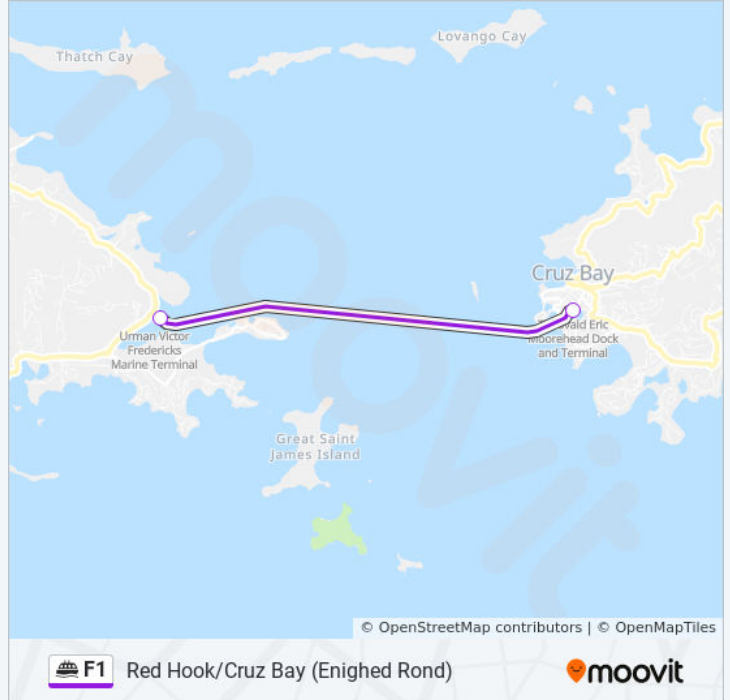

Use the Moovit App to find the closest F1 ferry station near you and find out when is the next F1 ferry arriving.

Direction: Cruz Bay

2 stops

[VIEW LINE SCHEDULE](#)

Urman Victor Fredericks Marine Terminal

Theovald Eric Moorehead Dock And Terminal

F1 ferry Time Schedule

Cruz Bay Route Timetable:

Sunday	9:00 AM - 7:00 PM
Monday	7:00 AM - 7:00 PM
Tuesday	7:00 AM - 7:00 PM
Wednesday	7:00 AM - 7:00 PM
Thursday	7:00 AM - 7:00 PM
Friday	7:00 AM - 7:00 PM
Saturday	9:00 AM - 7:00 PM

F1 ferry Info

Direction: Cruz Bay

Stops: 2

Trip Duration: 5 min

Line Summary:

Direction: Red Hook

2 stops

[VIEW LINE SCHEDULE](#)

Theovald Eric Moorehead Dock And Terminal

Urman Victor Fredericks Marine Terminal

F1 ferry Time Schedule

Red Hook Route Timetable:

Sunday	8:00 AM - 6:15 PM
Monday	6:15 AM - 6:15 PM
Tuesday	6:15 AM - 6:15 PM
Wednesday	6:15 AM - 6:15 PM
Thursday	6:15 AM - 6:15 PM
Friday	6:15 AM - 6:15 PM
Saturday	8:00 AM - 6:15 PM