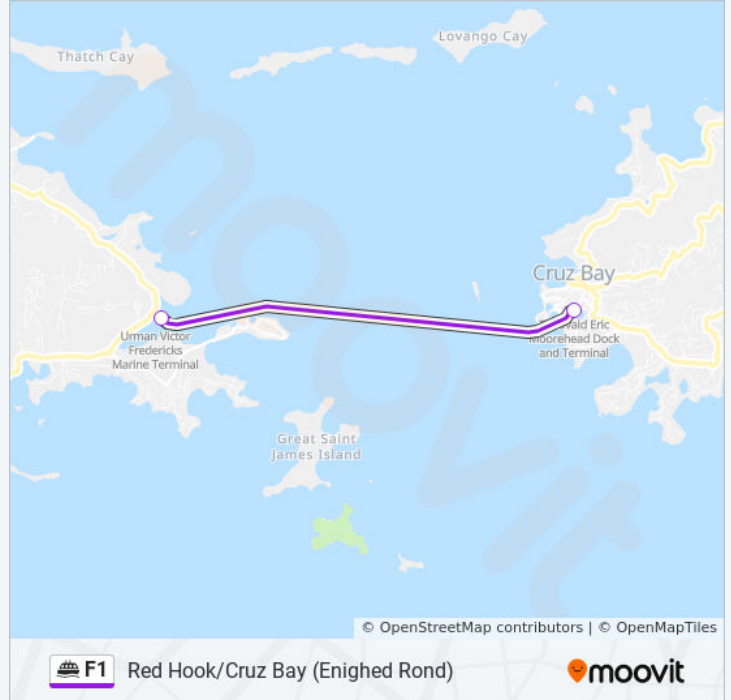

F1 ferry time schedules and route maps are available in an offline PDF at moovitapp.com. Use the [Moovit App](#) to see live bus times, train schedule or subway schedule, and step-by-step directions for all public transit in U.S. Virgin Islands.

[About Moovit](#) • [MaaS Solutions](#) • [Supported Countries](#) • [Mooviter Community](#)

© 2023 Moovit - All Rights Reserved

Check Live Arrival Times