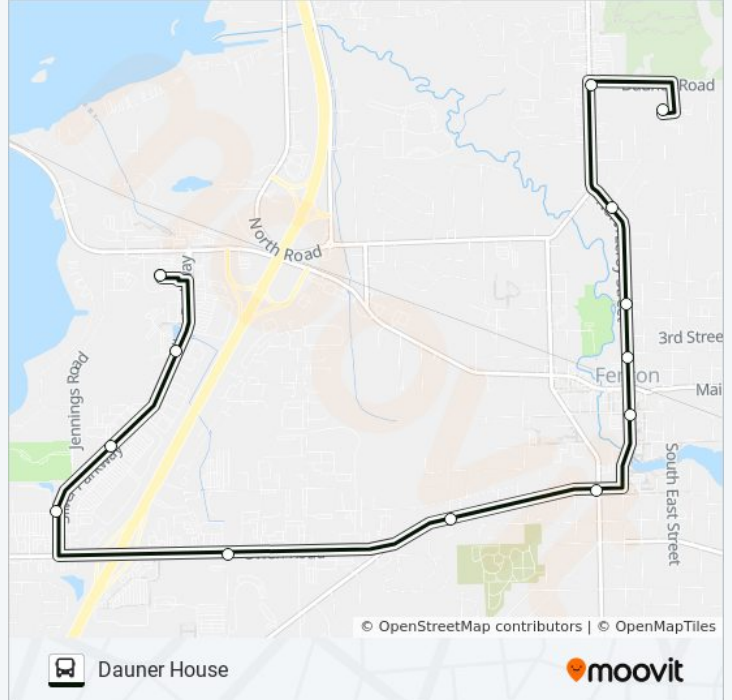

FENTON TROLLEY Dauner House[Get The App](#)

The FENTON TROLLEY bus line (Dauner House) has 2 routes. For regular weekdays, their operation hours are:

(1) Dauner House: 3:30 PM - 10:30 PM (2) Fenton Village Marketplace: 3:00 PM - 10:00 PM

Use the Moovit App to find the closest FENTON TROLLEY bus station near you and find out when is the next FENTON TROLLEY bus arriving.

Direction: Dauner House

13 stops

[VIEW LINE SCHEDULE](#)

Fenton Village Marketplace
Silver Pkwy at Fairfield Apartments
Sbd Silver Pkwy at Comfort Inn
Silver Pkwy at Walmart
Ebd Shiawassee And Donaldson
Ebd Shiawassee And Franklin
Ebd Shiawassee And Adelaide St
Nbd Leroy And Caroline
Nbd Leroy And 2nd St
Nbd Leroy And 5th St
Nbd Leroy at Granger
Nbd Leroy at Dauner
Dauner House

FENTON TROLLEY bus Time Schedule

Dauner House Route Timetable:

Sunday	Not Operational
Monday	Not Operational
Tuesday	Not Operational
Wednesday	Not Operational
Thursday	3:30 PM - 10:30 PM
Friday	3:30 PM - 10:30 PM
Saturday	11:30 AM - 10:30 PM

FENTON TROLLEY bus Info**Direction:** Dauner House**Stops:** 13**Trip Duration:** 23 min**Line Summary:**

Direction: Fenton Village Marketplace

14 stops

[VIEW LINE SCHEDULE](#)

- Dauner House
- Sbd Leroy at Trealout
- Sbd Leroy at Meadow Pointe Dr
- Sbd Leroy at Whispering Pines
- Sbd Leroy And 5th St
- Sbd Leroy And 2nd St
- Sbd Leroy And Caroline
- Wbd Shiawassee And Adelaide
- Wbd Shiawassee And Colfax
- Wbd Owens And Rounds
- Wbd Owen Rd And Silver Pkwy
- Nbd Silver Pkwy at Walmart
- 17175 Silver Pkwy
- Fenton Village Marketplace