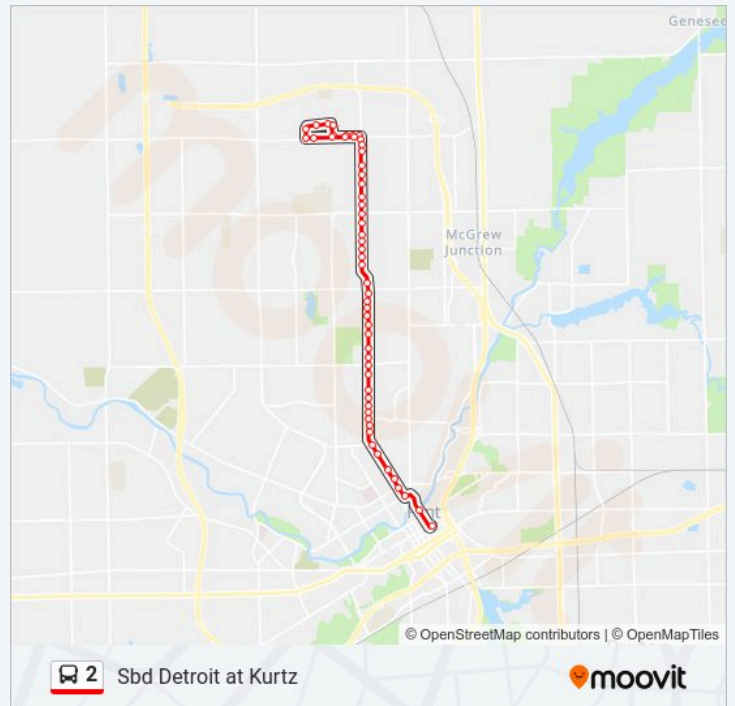

Direction: Sbd Detroit at Kurtz

Stops: 54

Trip Duration: 25 min

Line Summary:

Nbd Mlk at Paterson

Nbd Mlk at Witherbee

Nbd Mlk at Hamilton

Nbd Mlk at Newall

Nbd Mlk at Dayton

Nbd Mlk at Rankin

Nbd Mlk at Jackson

Nbd Mlk at Jamieson

Nbd Mlk at Pasadena

Nbd Mlk at Gillespie

Nbd Mlk at Van Wagoner

Nbd Mlk at Edwin

Nbd Mlk at Stewart

Nbd Mlk at Flint Park

Nbd Mlk at Thackery

Nbd Mlk at Philadelphia

Nbd Mlk at Pulaski

Nbd Mlk at North Flint Plaza

Nbd Mlk at Gracelawn

Nbd Mlk at Home

Nbd Mlk at Russell

Nbd Mlk at Ruth

Nbd Mlk at Foss

Nbd Mlk at York

Nbd Mlk at Carpenter

Nbd Detroit at Knickerbocker

Nbd Detroit at Downey

Nbd Detroit at Cass

Nbd Detroit at S Cornell

Nbd Mlk at Yale

Nbd Detroit at Humphrey

Nbd Detroit at Louis