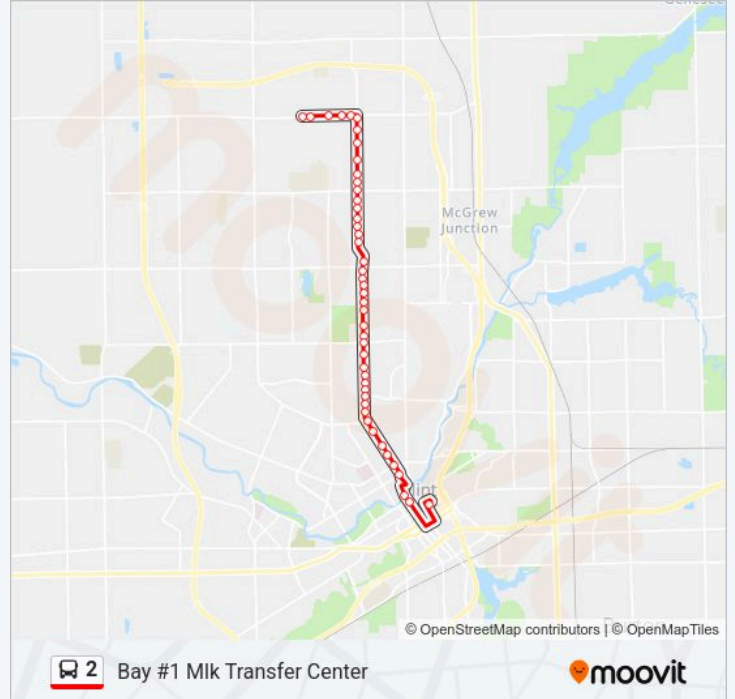

Direction: Bay #1 Mlk Transfer Center

45 stops

[VIEW LINE SCHEDULE](#)

- O'Brien at Coldwater
- Coldwater at Afaf
- Ebd Coldwater at Neff
- Ebd Coldwater at Fairhaven
- Beecher Plaza
- Sbd Detroit at Kurtz
- Sbd Detroit at Humphrey
- Sbd Detroit at Yale
- Sbd Detroit at Cass Ave
- Sbd Detroit at Downey
- Sbd Detroit at Knickerbocker
- Sbd Detroit at Carpenter
- Sbd Mlk at York
- Sbd Mlk at Holbrook
- Sbd Mlk at Ruth
- Sbd Mlk at Russell
- Sbd Mlk at Home
- Sbd Mlk at Gracelawn
- Sbd Mlk at North Flint Plaza
- Sbd Mlk at Pulaski
- Sbd Mlk at Philadelphia

2 bus Info

Direction: Bay #1 Mlk Transfer Center

Stops: 45

Trip Duration: 25 min

Line Summary:

Sbd Mlk at Thackery

Sbd Mlk at Flint Park

Sbd Mlk at Stewart

Sbd Mlk at Edwin

Sbd Mlk at Van Wagoner

Sbd Mlk at Gillespie

Sbd Mlk at Pasadena

Sbd Mlk at Mcclellan

Sbd Mlk at Jackson

Sbd Mlk at Rankin

Sbd Mlk at Dayton

Sbd Mlk at 5th

Sbd Mlk at 3rd

Beach at Union

Beach at Kearsley

Mta Transit Center

Direction: O'Brien at Coldwater

49 stops

[VIEW LINE SCHEDULE](#)