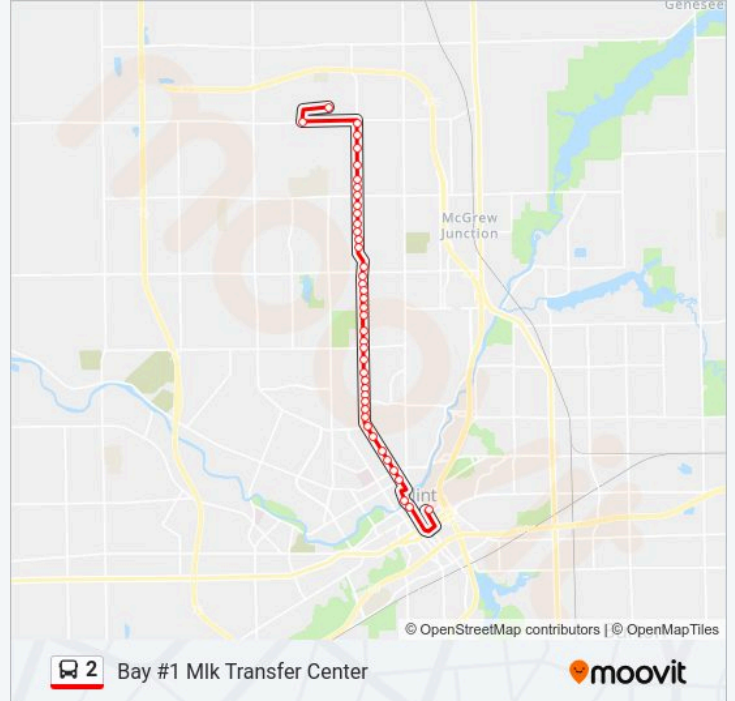

Direction: Bay #1 Mlk Transfer Center

42 stops

[VIEW LINE SCHEDULE](#)

Neff Rd & Obrien Rd
O'Brien at Coldwater
Sbd Detroit at Kurtz
Sbd Detroit at Humphrey
Sbd Detroit at Yale
Sbd Detroit at Cass Ave
Sbd Detroit at Downey
Sbd Detroit at Knickerbocker
Sbd Detroit at Carpenter
Sbd Mlk at York
Sbd Mlk at Holbrook
Sbd Mlk at Ruth
Sbd Mlk at Russell
Sbd Mlk at Home
Sbd Mlk at Gracelawn
Sbd Mlk at North Flint Plaza
Sbd Mlk at Pulaski
Sbd Mlk at Philadelphia
Sbd Mlk at Thackery
Sbd Mlk at Flint Park
Sbd Mlk at Stewart

2 bus Info

Direction: Bay #1 Mlk Transfer Center

Stops: 42

Trip Duration: 25 min

Line Summary:

- Sbd Mlk at Edwin
- Sbd Mlk at Van Wagoner
- Sbd Mlk at Gillespie
- Sbd Mlk at Pasadena
- Sbd Mlk at McClellan
- Sbd Mlk at Jackson
- Sbd Mlk at Rankin
- Sbd Mlk at Dayton
- Sbd Mlk at Newall
- Sbd Mlk at Hamilton
- Sbd Mlk at Odette
- Sbd Mlk at Paterson
- Sbd Mlk at Welch
- Sbd Mlk at Wood
- Sbd Mlk at 9th
- Sbd Mlk at 7th
- Sbd Mlk at 5th
- Sbd Mlk at 3rd
- Beach at Union
- Beach at Kearsley
- Mta Transit Center

Direction: Sbd Detroit at Kurtz

54 stops

[VIEW LINE SCHEDULE](#)

- Mta Transit Center
- Harrison at Union
- University Ave at Nbd MI King
- Mlk at 5th
- Nbd Mlk at Louisa
- Nbd Mlk at Williams
- Nbd Mlk at Wood
- Nbd Mlk at Oren

2 bus Info

Direction: Sbd Detroit at Kurtz

Stops: 54

Trip Duration: 25 min

Line Summary:

Nbd Mlk at Paterson

Nbd Mlk at Witherbee

Nbd Mlk at Hamilton