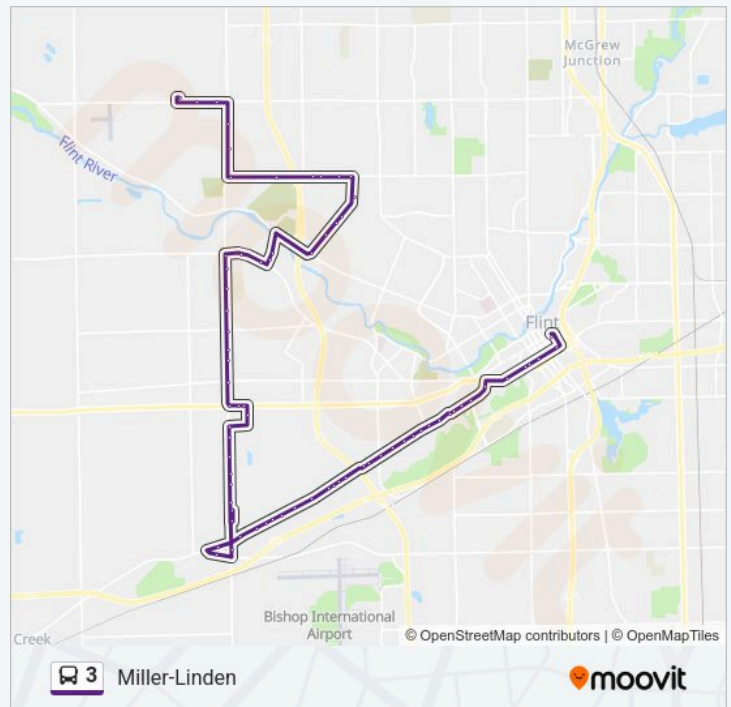

Wbd Miller at Bridle Path

Wbd Miller at Gvm Entrance

Wbd Miller at Linden

Big Lots on Miller Rd

Linden Bristol Square

Bristol Place Plaza

Nbd Linden at Gvm Entrance

Genesee Valley

### 3 bus Info

**Direction:** W Pierson Aldi

**Stops:** 74

**Trip Duration:** 54 min

**Line Summary:**

Oakbrook Square

Nbd Linden at Lennon

Happy Elephant Child Care

Linden at Oak Creek Office Park

Genesee Health Plan

Nbd Linden at Taft Rd

Ob Sam's Club on Corunna

Wbd Corunna at Ta Mansour

Wbd Corunna at Conway

Wbd Corunna at Linden

Nbd Linden at Court

5075 W Pierson Rd

Wbd Pierson at Kimball

W Pierson Aldi

**Direction: Genesee Valley**

36 stops

[VIEW LINE SCHEDULE](#)

Mta Transit Center

Court at Harrison