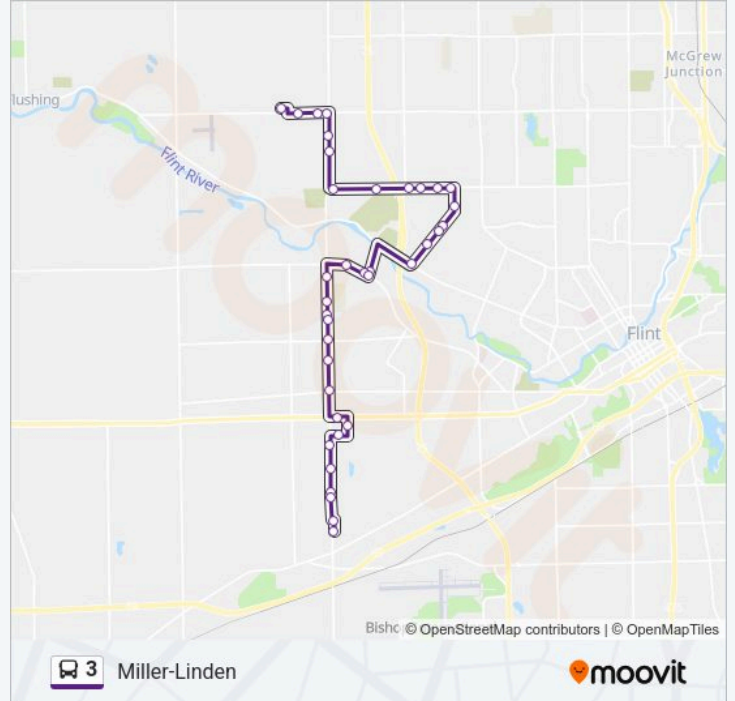

Linden Before Calkins

Sbd Linden at Post

Sbd Linden at Calkins

Sbd Linden at Hurley W Campus

Sbd Linden at Court

Ebd Corunna at Lincor

Ib Sam's Club on Corunna

Wbd Taft at Lincor

2222 S Linden Rd

2370 S Linden Rd

Sbd Linden at Lennon

Sbd Linden at Kohl's

Nbd Linden at Gvm Entrance

Genesee Valley

**Direction: W Pierson Aldi**

74 stops

[VIEW LINE SCHEDULE](#)

Mta Transit Center

Court at Harrison

Court at Church

Court at Oak

**3 bus Time Schedule**

W Pierson Aldi Route Timetable:

Monday	6:30 AM-10:30 PM
Tuesday	6:30 AM-10:30 PM
Wednesday	6:30 AM-10:30 PM
Thursday	6:30 AM-10:30 PM
Friday	6:30 AM-10:30 PM

5075 W Pierson Rd

Wbd Pierson at Kimball

W Pierson Aldi

**Direction: Genesee Valley**

36 stops

[VIEW LINE SCHEDULE](#)

Mta Transit Center

Court at Harrison