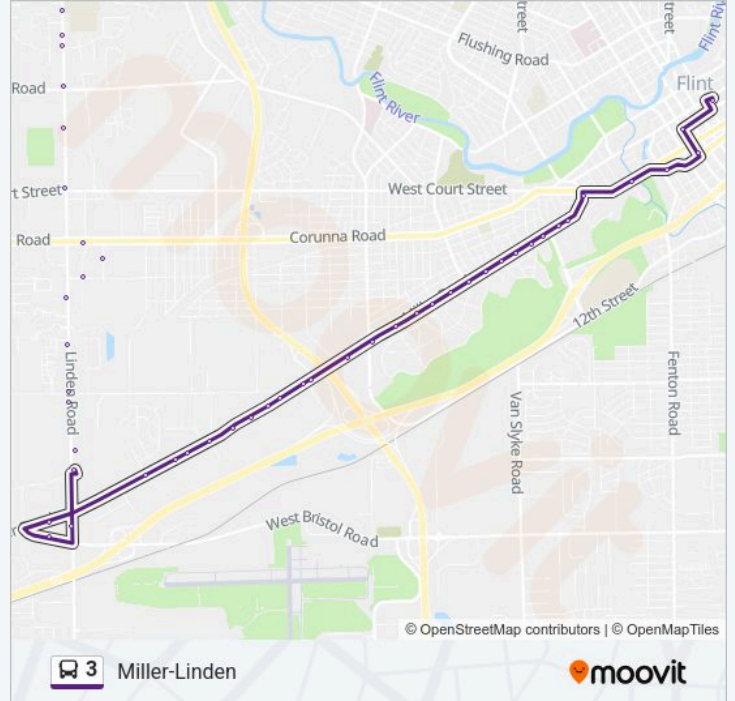

Sbd Linden at Walnut Square

Sbd Linden at Carman Ainsworth

Linden Before Calkins

Sbd Linden at Post

Sbd Linden at Calkins

Sbd Linden at Hurley W Campus

Sbd Linden at Court

Ebd Corunna at Lincor

Ib Sam's Club on Corunna

Wbd Taft at Lincor

2222 S Linden Rd

2370 S Linden Rd

Sbd Linden at Lennon

Sbd Linden at Kohl's

Nbd Linden at Gvm Entrance

Genesee Valley

Lin Mill Plaza

5080 Bristol Rd

5091 Miller Rd

Ebd Miller at Mill End Store

Ebd Miller at Valley Plaza

Ebd Miller at Red Robin

Ebd Miller at Ketzler

Ebd Miller at Target

3489 Miller Rd

Ebd Miller at Hooters

Ebd Miller at Ross

Ebd Miller at Claude Ave

Ebd Miller E Of Claude

Ebd Miller at Austin Parkway

Ebd Miller at Ballenger

Ebd Miller at Barney