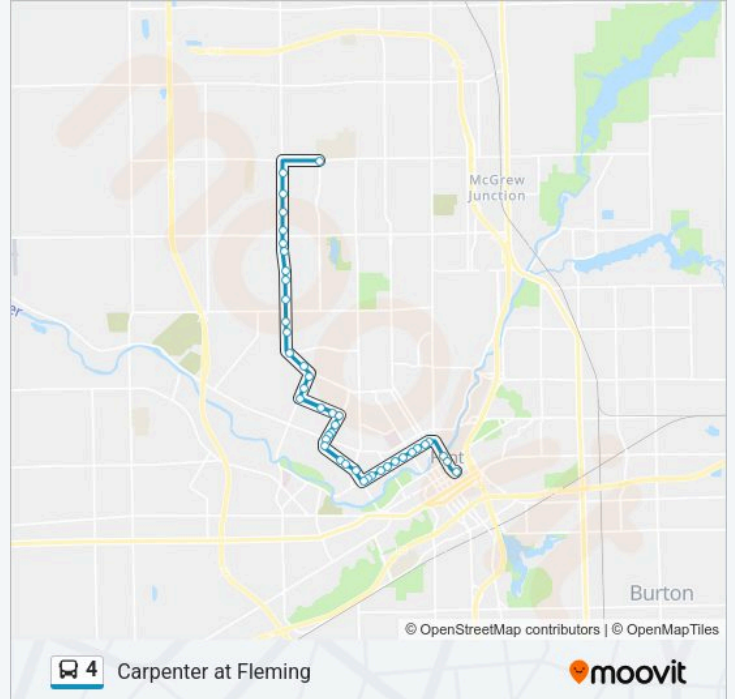

Clio at Sonny Ave

Clio at Cooper Ave

Clio at W Stewart Ave

Clio at Canterbury Ln

Nbd Clio at Pierson Rd

North Flint Food Market

Nbd Clio at Stedron

Clio at Chateau

Nbd Clio at May Fair Plaza

Carpenter at Fleming

Direction: Bay #3 Cp Transfer Center

43 stops

[VIEW LINE SCHEDULE](#)

Carpenter at Fleming

Fleming at Russet Place

Fleming at Bellcreek

Fleming at Barbara

Sbd Fleming at Mott Ave

5067 Fleming Rd

Fleming Park

Fleming at Stewart

4 bus Time Schedule

Bay #3 Cp Transfer Center Route Timetable:

Monday	6:30 AM-10:50 PM
Tuesday	6:30 AM-10:50 PM
Wednesday	6:30 AM-10:50 PM
Thursday	6:30 AM-10:50 PM
Friday	6:30 AM-10:50 PM
Saturday	7:00 AM-10:50 PM
Sunday	9:00 AM-6:50 PM

Garland at 2nd

Direction: Bay #3 Cp Transfer Center

Stops: 43

Trip Duration: 25 min

Line Summary:

Beach at Union

Beach at Kearsley

Mta Transit Center