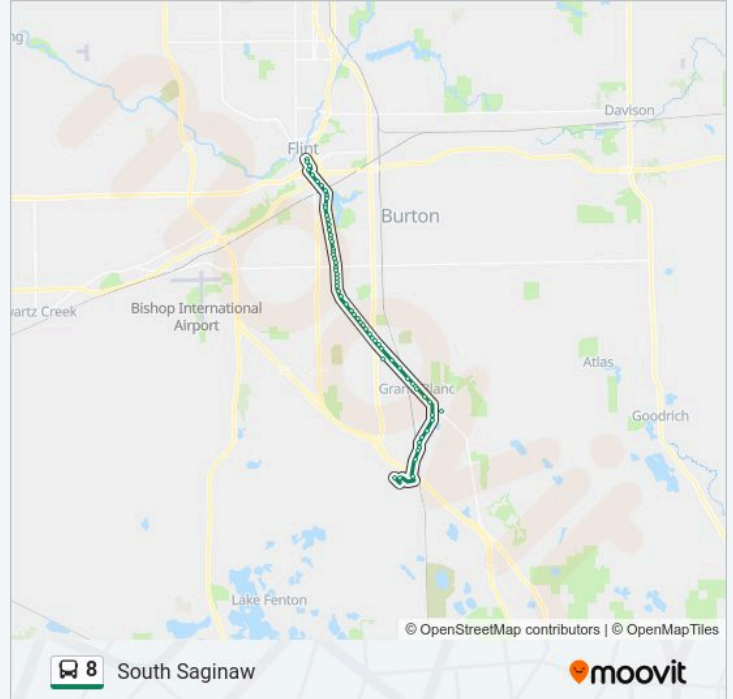

8 bus Info
Direction: Bay #13 SS Transfer Center
Stops: 63
Trip Duration: 25 min
Line Summary:

Nbd Saginaw at Dort

Nbd Saginaw at Beulah

Nbd Saginaw at Durant

Nbd Saginaw at Wildwood

Nbd Saginaw at Greenwood

Nbd Saginaw at Decamp

Nbd Saginaw at Hemphill

Nbd Saginaw at Poe

Nbd Saginaw at Whitman

Nbd Saginaw at Coleridge

Nbd Saginaw at Atherton

Nbd Saginaw at Red Arrow

Nbd Saginaw at Livingston

Nbd Saginaw at Madison

Nbd Saginaw at Oakley

Nbd Saginaw at Linsey

Nbd Saginaw at Hector

Nbd Saginaw at Orvill

Nbd Saginaw at Horner

Nbd Saginaw at 12th

Nbd Saginaw at Wellington

Nbd Saginaw at 7th

Nbd Saginaw at 5th

Wbd Court at Harrison

Harrison at 3rd

Mta Transit Center

Direction: Genesys Health Park

60 stops

[VIEW LINE SCHEDULE](#)