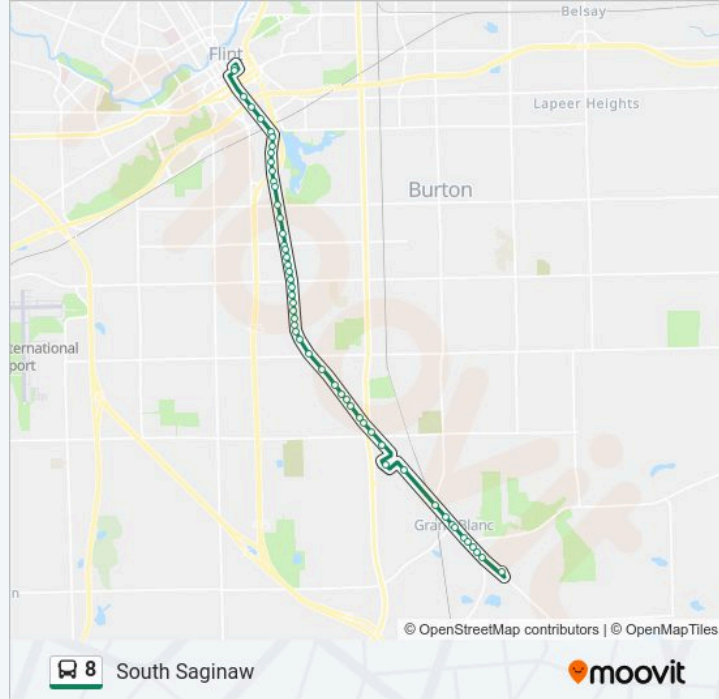

Sbd Saginaw at Southampton

Sbd Saginaw at Chapin

Sbd Saginaw at Russell

Sbd Saginaw at Greenwood

Sbd Saginaw at Wildwood

Sbd Saginaw at Rollins

Sbd Saginaw at Beulah

Sbd Saginaw at Hill

Sbd Saginaw at Edwards

Sbd Saginaw at Sams

Sbd Saginaw at Frederick

Sbd Saginaw at Center Rd

Sbd Saginaw at Tim Horton's

Sbd Saginaw at Grand Blanc

Sbd Saginaw at High

Sbd Saginaw at Grant

Sbd Saginaw at Perry

Sbd Saginaw at Crane

Sbd Saginaw at Sunset Plaza

Sbd Saginaw at Holly

Grand Mall

8 bus time schedules and route maps are available in an offline PDF at moovitapp.com. Use the Moovit App to see live bus times, train schedule or subway schedule, and step-by-step directions for all public transit in Flint MI.