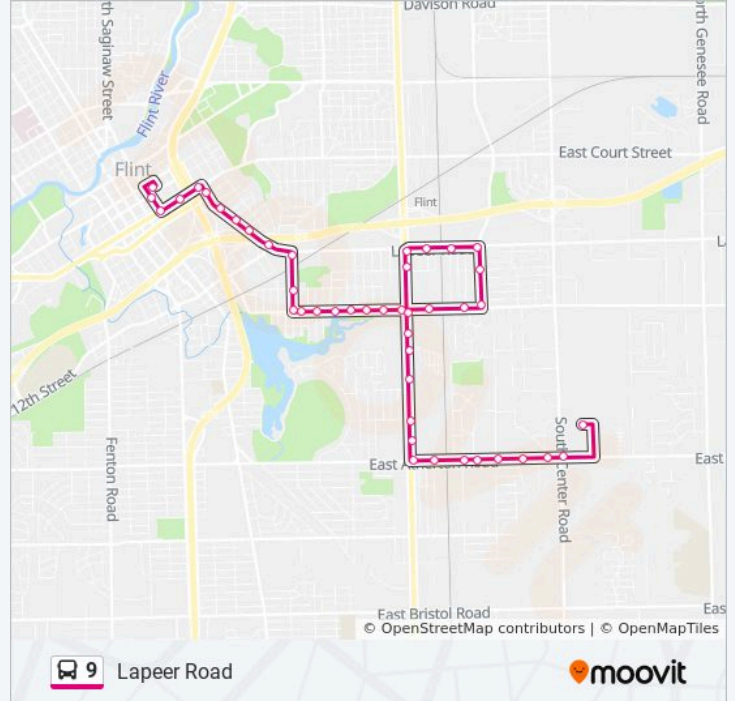

**9 bus Info**  
**Direction:** Bay #5 Lap Transit Center  
**Stops:** 44  
**Trip Duration:** 25 min  
**Line Summary:**

Sbd Averill at Lippincott

Wbd Lippincott at Tebo

2563 Lippincott

Wbd Lippincott at Dort

Wbd Lippincott at Mcphail

Wbd Lippincott at Whittlesley

Wbd Lippincott at Seymour

Wbd Lippincott at Burr

Wbd Lippincott at Blades

Wbd Lippincott at Aitken

Howard at Lippincott

Nbd Howard at Pingree

Howard at Lapeer

Wbd Lapeer at 12th

Wbd Lapeer at Wellington

Wbd Lapeer at 9th

Wbd Lapeer at 7th

Wbd Lapeer at 5th

Court at East

Wbd Court at Stevens

Court at Harrison

Harrison at 3rd

Bay #5 Lap Transit Center

**Direction: Meijer**

55 stops

[VIEW LINE SCHEDULE](#)

Bay #5 Lap Transit Center

2nd at Stevens