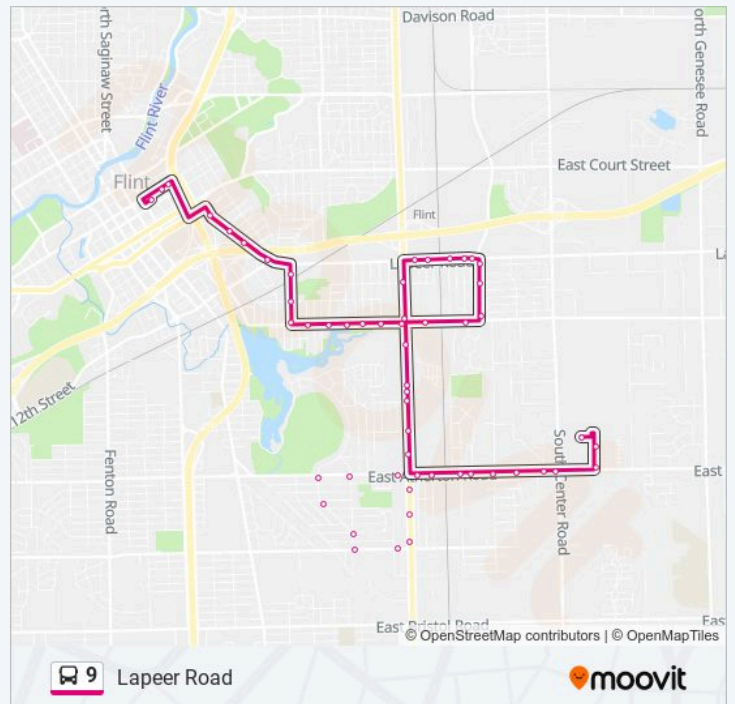

Court at Harrison

Harrison at 3rd

Bay #5 Lap Transit Center

**Direction: Meijer**

55 stops

[VIEW LINE SCHEDULE](#)

Bay #5 Lap Transit Center

2nd at Stevens

Sbd Dort at Elms

Sbd Dort at Mohawk

Sbd Dort at Eldon Baker

Mid-America Mall

Sbd Dort at Atherton

3147 S Dort Hwy

Sbd Dort at Hemphill

Wbd Hemphill at Cheyenne

### 9 bus Info

**Direction:** Meijer

**Stops:** 55

**Trip Duration:** 25 min

**Line Summary:**

Wbd Hemphill at Ogema

Ogema at Mckeighan

Circle at Leta

Circle at Atherton

Ebd Atherton at Ogema

Ebd Atherton at Dort

Ebd Atherton at Myrton

Ebd Atherton at Ludwig

Nbd Kleinpell at Atherton

Wbd Atherton at Stonegate

Ebd Atherton at Term