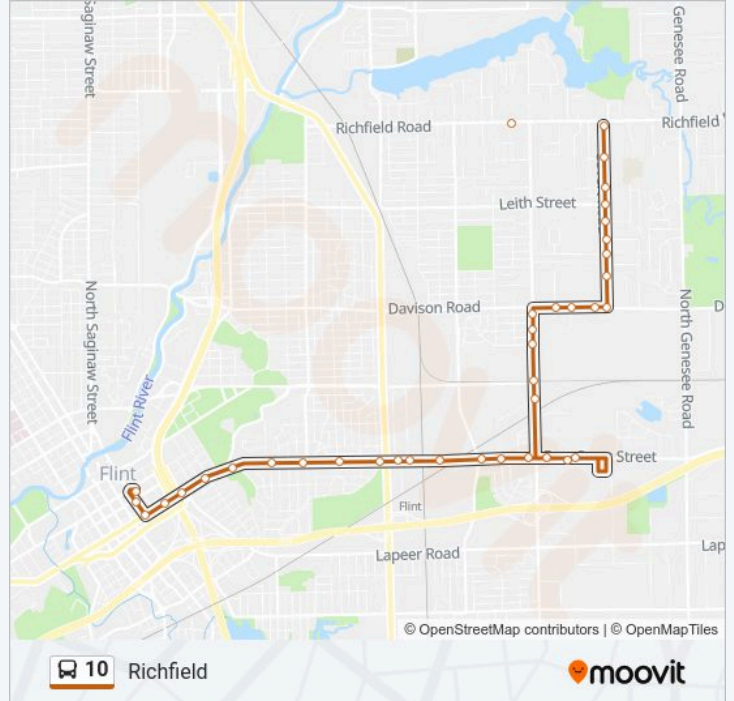

Direction: Bay #12 Rich Transit Center

38 stops

[VIEW LINE SCHEDULE](#)

Ebd Richfield at Mince Manor
Covert at Richfield
Covert at Potter
Covert at Weston
Covert at Leith
Covert at Lila
Covert at Beechwood
Covert at Risedorph
Covert at Farm Crest
Covert at Davison
4218 Davison Rd
Wbd Davison & Donegal
Wbd Davison at Delaney
Sbd Center at Marmion
Sbd Center at Pitkin
Sbd Center at Palmer
Sbd Center at Robert T Longway
Sbd Center at Gorey
Courtland Center
Ebd Court at Commerce
Ebd Court E Of Center

10 bus Info

Direction: Bay #12 Rich Transit Center

Stops: 38

Trip Duration: 26 min

Line Summary:

Wbd Court at Halo Burger
 Wbd Court at Burlington
 Wbd Court at Averill
 Wbd Court at Consumers
 Wbd Court at Kelso
 Wbd Court at Commerce
 Wbd Court at Meade
 Wbd Court at Vernon
 Wbd Court at Franklin
 Wbd Court at College
 Wbd Court at Horrigan
 Wbd Court at Avon
 Court at East
 Wbd Court at Stevens
 Court at Harrison
 Harrison at 3rd
 Mta Transit Center

Direction: Covert at Richfield

47 stops

[VIEW LINE SCHEDULE](#)

Mta Transit Center
 2nd at Stevens
 2nd at Chavez
 Ebd Court at Avon
 Ebd Court at Albert R Horrigan
 Ebd Court at Fork
 Wbd Court at Franklin
 Ebd Court at Vernon
 Ebd Court at Greenfield
 Ebd Court at Dort SW
 Mta Administration Building
 Mta Multimodal Station

10 bus Info

Direction: Covert at Richfield

Stops: 47

Trip Duration: 25 min

Line Summary:

Ebd Court at Dort Se

Ebd Court at Kelso

Ebd Court at Consumers