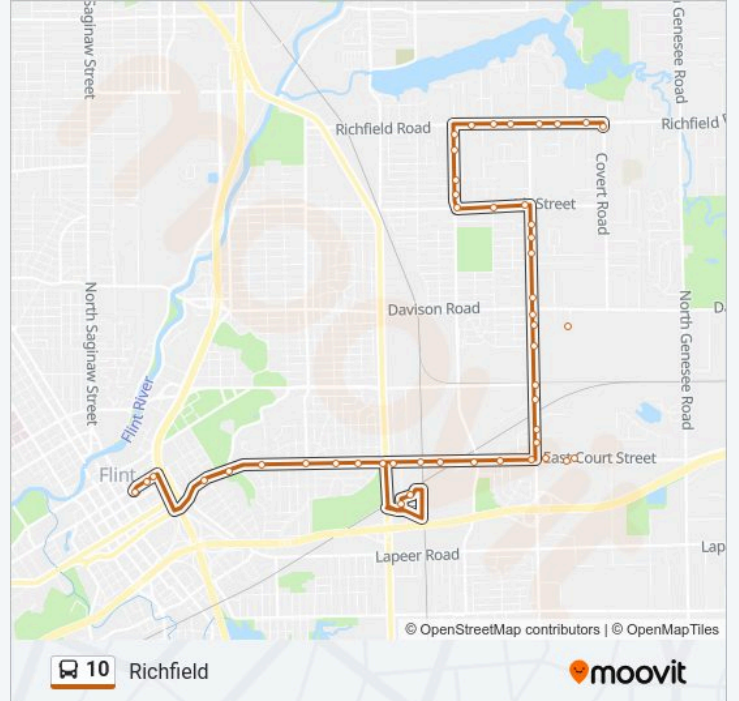

10 bus Info

Direction: Bay #12 Rich Transit Center

Stops: 38

Trip Duration: 26 min

Line Summary:

Wbd Court at Halo Burger
 Wbd Court at Burlington
 Wbd Court at Averill
 Wbd Court at Consumers
 Wbd Court at Kelso
 Wbd Court at Commerce
 Wbd Court at Meade
 Wbd Court at Vernon
 Wbd Court at Franklin
 Wbd Court at College
 Wbd Court at Horrigan
 Wbd Court at Avon
 Court at East
 Wbd Court at Stevens
 Court at Harrison
 Harrison at 3rd
 Mta Transit Center

Nbd Center at Gorey

Center at Robert T Longway

Nbd Center at Palmer

Nbd Center at Ivanhoe

Nbd Center at Starlite

Northgate

Nbd Center at Davison

Nbd Center at Risedorph

Nbd Center at Delaware

Nbd Center at Maryland

Leith at Center

Leith at Dexter

Leith at Averill

Averill at Montana

Averill at Wyoming

Nbd Averill at Boys And Girls Club

Averill at Richfield

Ebd Richfield After Term

Ebd Richfield at Drexel

Ebd Richfield at Mince Manor

Ebd Richfield at Center

Ebd Richfield at Layman

Ebd Richfield at Lanning

Covert at Richfield