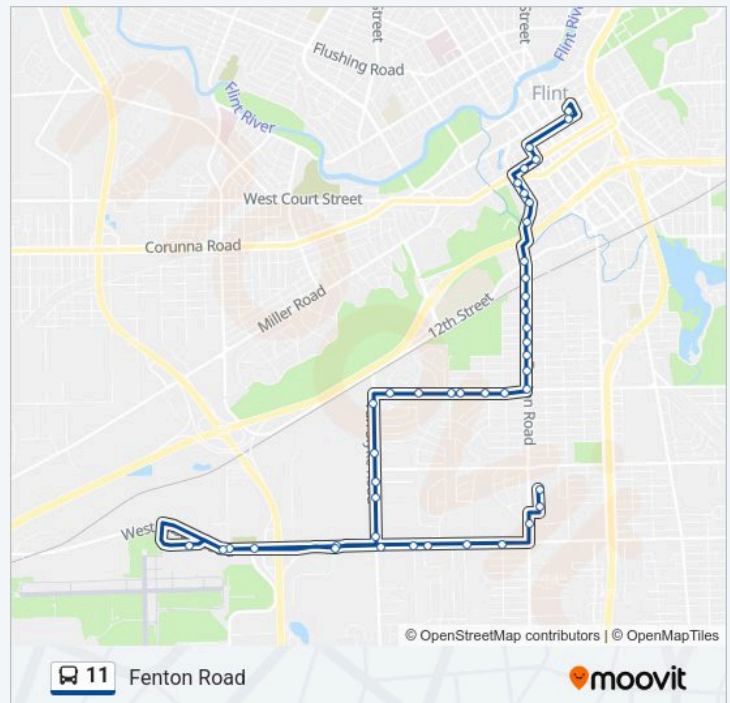

11 bus Info

Direction: Bay #9 Fe Transfer Center

Stops: 53

Trip Duration: 25 min

Line Summary:

Wbd Bristol at Perry Drugs

Wbd Bristol at Van Slyke

Nbd Van Slyke at Financial Plus Cu

2nd at Oak

2nd at Church

Church St & W 4th St

Church at 3rd

Mta Transit Center

Direction: South Flint Plaza

43 stops

[VIEW LINE SCHEDULE](#)

11 bus Time Schedule

South Flint Plaza Route Timetable:

Monday	6:30 AM-10:30 PM
Tuesday	6:30 AM-10:30 PM
Wednesday	6:30 AM-10:30 PM
Thursday	6:30 AM-10:30 PM
Friday	6:30 AM-10:30 PM
Saturday	6:30 AM-10:30 PM
Sunday	9:30 AM-6:30 PM

11 bus Info

Direction: South Flint Plaza

Stops: 43

Trip Duration: 25 min

Line Summary:

Wbd Bristol at Holiday

Wbd Bristol W Of Torrey

Wbd Bristol E Of Torrey