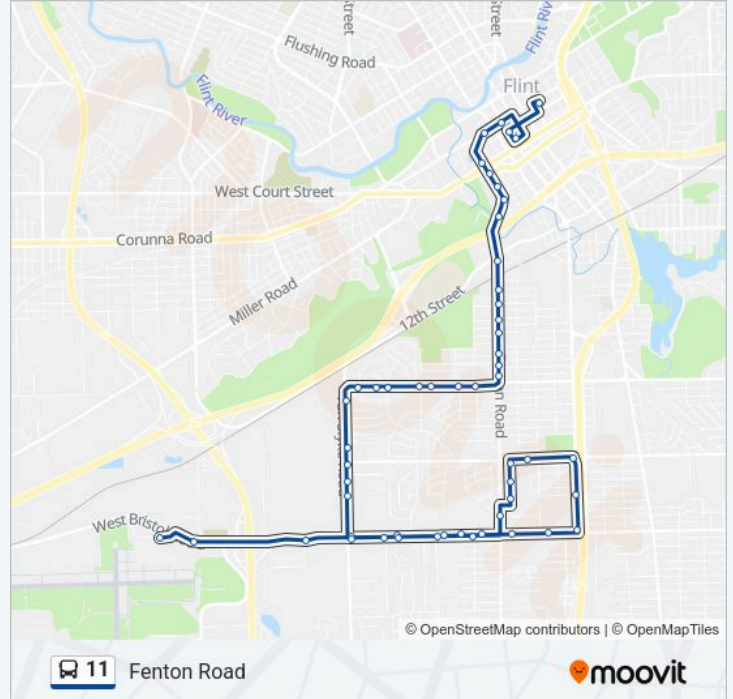

11 bus Info

Direction: Bay #9 Fe Transfer Center

Stops: 53

Trip Duration: 25 min

Line Summary:

Wbd Bristol at Perry Drugs

Wbd Bristol at Van Slyke

Nbd Van Slyke at Financial Plus Cu

Nbd Fenton at Ossington

Nbd Fenton at Paddington

Nbd Fenton at 12th Street

Nbd Fenton at Walker

Nbd Fenton at Ann Arbor

Ann Arbor at Carrill

Nbd Ann Arbor at 5th

Ann Arbor at Court

2nd at Oak

2nd at Church

Church St & W 4th St

Church at 3rd

Mta Transit Center

Direction: South Flint Plaza

43 stops

[VIEW LINE SCHEDULE](#)

11 bus Info

Direction: South Flint Plaza

Stops: 43

Trip Duration: 25 min

Line Summary:

Wbd Bristol at Holiday

Wbd Bristol W Of Torrey

Wbd Bristol E Of Torrey