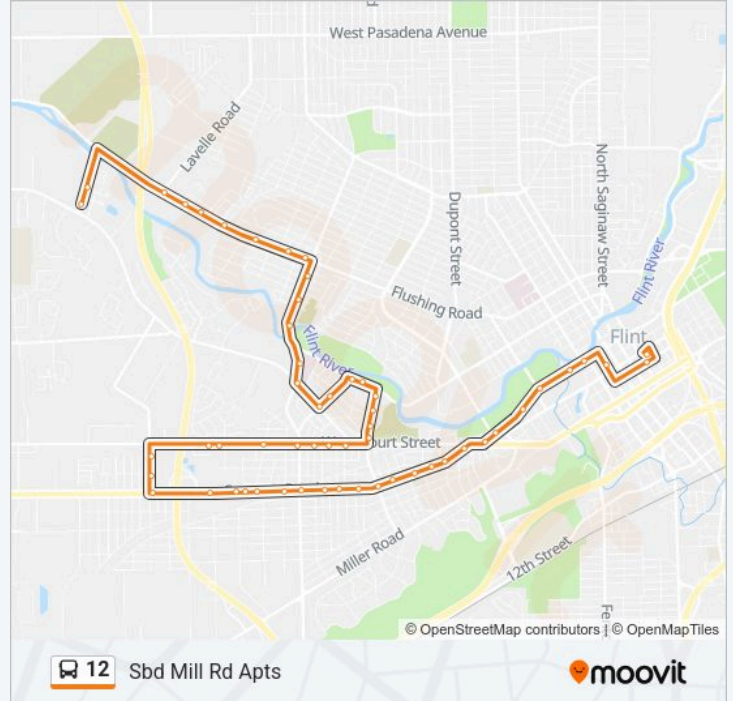

Wbd Corunna at Meida

Corunna at Houran

3287 Corruna

Wbd Corunna at Graham

Graham at Showcase Cinema

Graham at Court

Ebd Court at Clovertree Apts

Ebd Court at Ryan

Wbd Court at Tacken

Ebd Court at Ballenger

Ebd Court at Barney

Ebd Court at Stocker

Ebd Court at Hughes

Bradley at Court

Bradley at Coventry

Bradley at Pencombe

Bradley at Sunset

Sunset at Sheffield

Sunset at Westcombe

Westcombe at Brentwood

Westcombe at Beecher

Beecher at Ballenger

Ballenger at McClaren

G 1069 N Ballenger

Ballenger at Clarendon

Ballenger at Devonshire

Flushing at Rockford

Flushing at Fulsom

3214 Flushing

3320 Flushing

Flushing at Diplomat

3500 Flushing