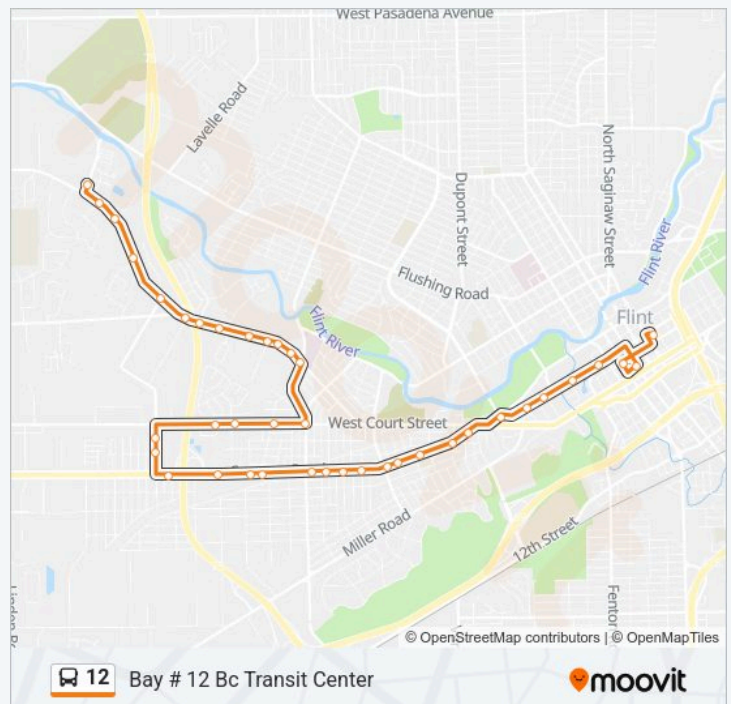

**Direction: Sbd Mill Rd Apts**

56 stops

[VIEW LINE SCHEDULE](#)

- Mta Transit Center
- 3rd at Harrison
- Church at 1st
- Kearsley at Grand Traverse
- Kearsley at Island
- Kearsley at Stevenson
- Glenwood at Hazelton
- Glenwood at Chevrolet
- Glenwood at Court
- Wbd Corunna at Court
- Wbd Corunna at Durand
- Wbd Corunna at Gibson
- Corunna at Brabyn
- Wbd Corunna at Gainey
- Wbd Corunna at Bradley
- Wbd Corunna at Knight
- Wbd Corunna at Knapp
- Wbd Corunna at Mann
- Wbd Corunna at Ballenger
- Wbd Corunna at Walton
- Wbd Corunna at Tacken

**Direction: Bay # 12 Bc Transit Center**

40 stops

[VIEW LINE SCHEDULE](#)

Sbd Mill Rd Apts

Beecher at Glen Ellyn

Beecher at Casaloma

Beecher at Carter

Beecher at Graham

Courunna at Meida

Corunna at Tacken

Corunna at Ballenger

Corunna at Barney

Corunna at Knapp

**12 bus Time Schedule**

Bay # 12 Bc Transit Center Route Timetable:

Monday	6:30 AM-10:50 PM
Tuesday	6:30 AM-10:50 PM
Wednesday	6:30 AM-10:50 PM
Thursday	6:30 AM-10:50 PM
Friday	6:30 AM-10:50 PM
Saturday	7:00 AM-10:50 PM
Sunday	9:00 AM-6:50 PM

**12 bus Info**

**Direction:** Bay # 12 Bc Transit Center

**Stops:** 40

**Trip Duration:** 25 min

**Line Summary:**

Corunna at Knight

Corunna at Bradley

Corunna at Gainey