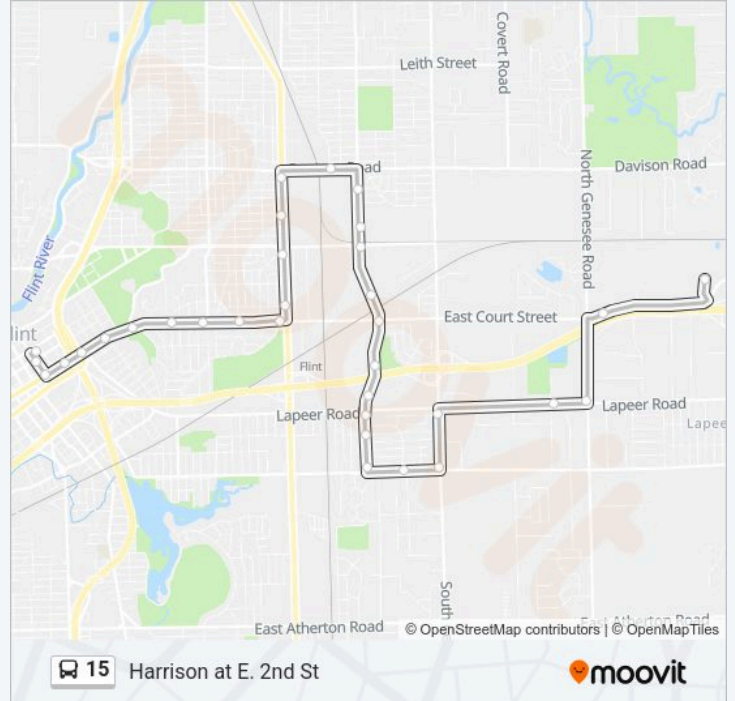

15 bus Info

Direction: Harrison at E. 2nd St

Stops: 33

Trip Duration: 25 min

Line Summary:

Sbd Dort at Windemere

Wbd Court at Meade

Wbd Court at Vernon

Wbd Court at Franklin

Wbd Court at College

Wbd Court at Horrigan

Wbd Court at Avon

Court at East

Wbd Court at Stevens

Court at Harrison

Harrison at 3rd

Mta Transit Center

Direction: Walmart on Belsay

30 stops

[VIEW LINE SCHEDULE](#)

Mta Transit Center

2nd at Stevens

2nd at Chavez

Ebd Court at Avon

15 bus Info

Direction: Walmart on Belsay

Stops: 30

Trip Duration: 25 min

Line Summary: