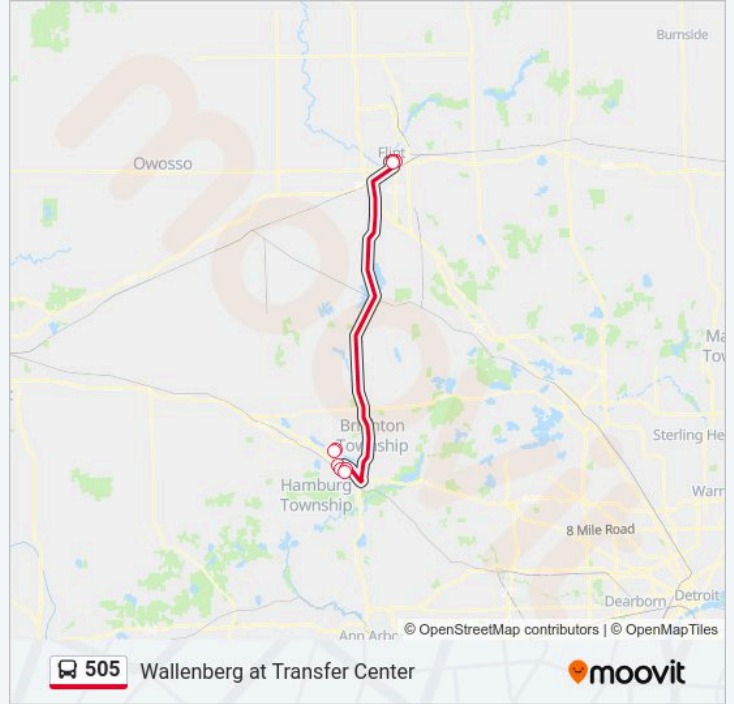

Sunday	5:02 AM
Monday	5:02 AM
Tuesday	5:02 AM
Wednesday	5:02 AM
Thursday	5:02 AM
Friday	5:02 AM
Saturday	5:02 AM

505 bus Info

Direction: Tube Wright

Stops: 7

Trip Duration: 80 min

Line Summary:

Direction: Wallenberg at Transfer Center

8 stops

[VIEW LINE SCHEDULE](#)

- Tube Wright
- Pless & Grand River
- Dunnage Engineering
- Eberspaecher
- Tg Fluid Systems 2 (100 Brighton Interior Dr)
- Mta Transit Center
- E 3rd St & Chavez
- Wallenberg at Transfer Center

505 bus Time Schedule

Wallenberg at Transfer Center Route Timetable:

Sunday	6:22 AM - 7:19 PM
Monday	7:19 PM
Tuesday	7:19 PM
Wednesday	7:19 PM
Thursday	7:19 PM
Friday	7:19 PM
Saturday	7:19 PM

505 bus Info

Direction: Wallenberg at Transfer Center

Stops: 8

Trip Duration: 51 min

Line Summary:

505 bus time schedules and route maps are available in an offline PDF at moovitapp.com. Use the Moovit App to see live bus times, train schedule or subway schedule, and step-by-step directions for all public transit in Flint MI.