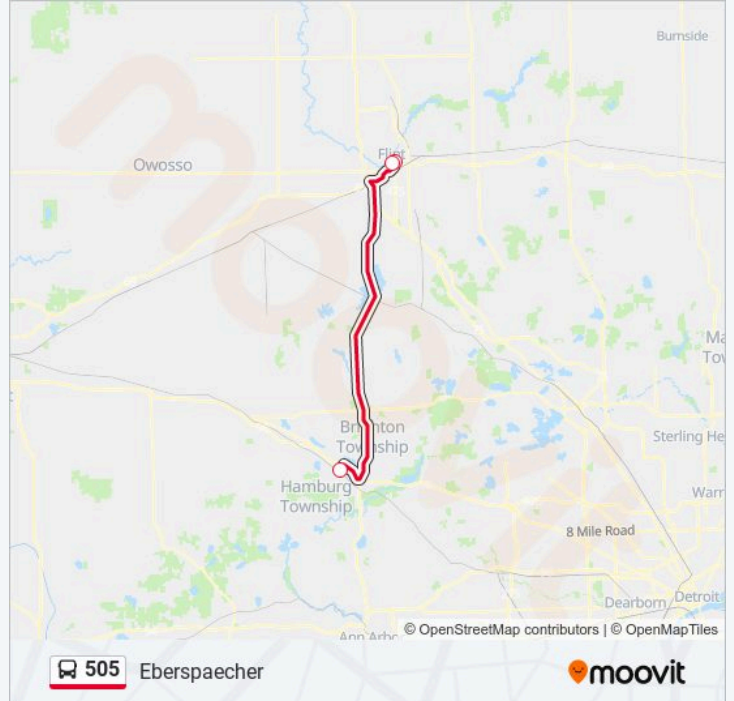

Direction: E 3rd St & Chavez

Stops: 8

Trip Duration: 85 min

Line Summary:

Direction: Eberspaecher

3 stops

[VIEW LINE SCHEDULE](#)

Mta Transit Center

E 3rd St & Chavez

Eberspaecher

505 bus Time Schedule

Eberspaecher Route Timetable:

Sunday	4:50 PM - 6:30 PM
Monday	4:50 PM - 6:30 PM
Tuesday	4:50 PM - 6:30 PM
Wednesday	4:50 PM - 6:30 PM
Thursday	4:50 PM - 6:30 PM
Friday	4:50 PM - 6:30 PM
Saturday	4:50 PM - 6:30 PM

505 bus Info

Direction: Eberspaecher

Stops: 3

Trip Duration: 45 min

Line Summary:

Direction: March Coatings Bldg 1

7 stops

[VIEW LINE SCHEDULE](#)

Sunday	5:02 AM
Monday	5:02 AM
Tuesday	5:02 AM
Wednesday	5:02 AM
Thursday	5:02 AM
Friday	5:02 AM
Saturday	5:02 AM

505 bus Info

Direction: Tube Wright

Stops: 7

Trip Duration: 80 min

Line Summary:

Direction: Wallenberg at Transfer Center