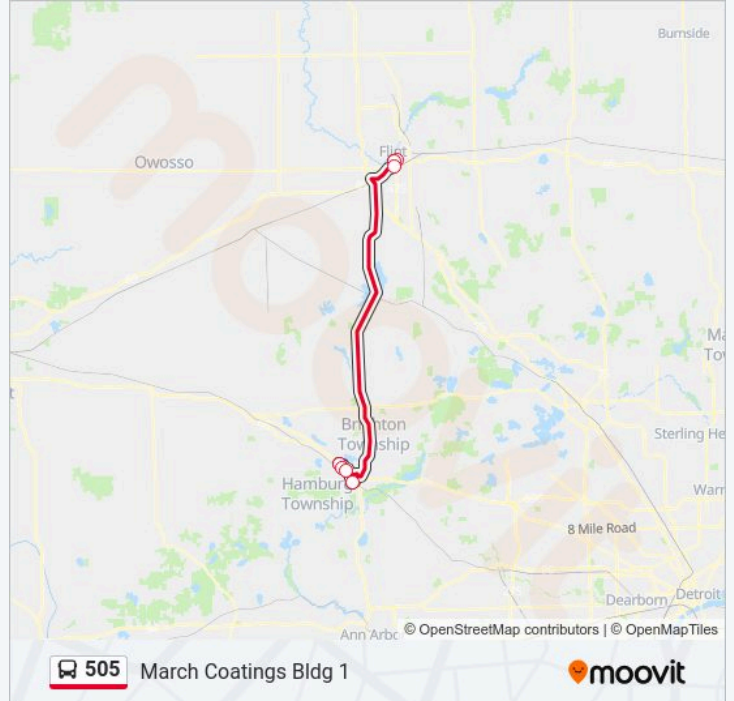

March Coatings Bldg 1 Route Timetable:

Sunday	1:15 PM - 9:37 PM
Monday	1:15 PM - 9:37 PM
Tuesday	1:15 PM - 9:37 PM
Wednesday	1:15 PM - 9:37 PM
Thursday	1:15 PM - 9:37 PM
Friday	1:15 PM - 9:37 PM
Saturday	1:15 PM - 9:37 PM

505 bus Info

Direction: March Coatings Bldg 1

Stops: 7

Trip Duration: 83 min

Line Summary:

Direction: Tube Wright

7 stops

[VIEW LINE SCHEDULE](#)

Sunday	5:02 AM
Monday	5:02 AM
Tuesday	5:02 AM
Wednesday	5:02 AM
Thursday	5:02 AM
Friday	5:02 AM
Saturday	5:02 AM

505 bus Info

Direction: Tube Wright

Stops: 7

Trip Duration: 80 min

Line Summary:

Direction: Wallenberg at Transfer Center