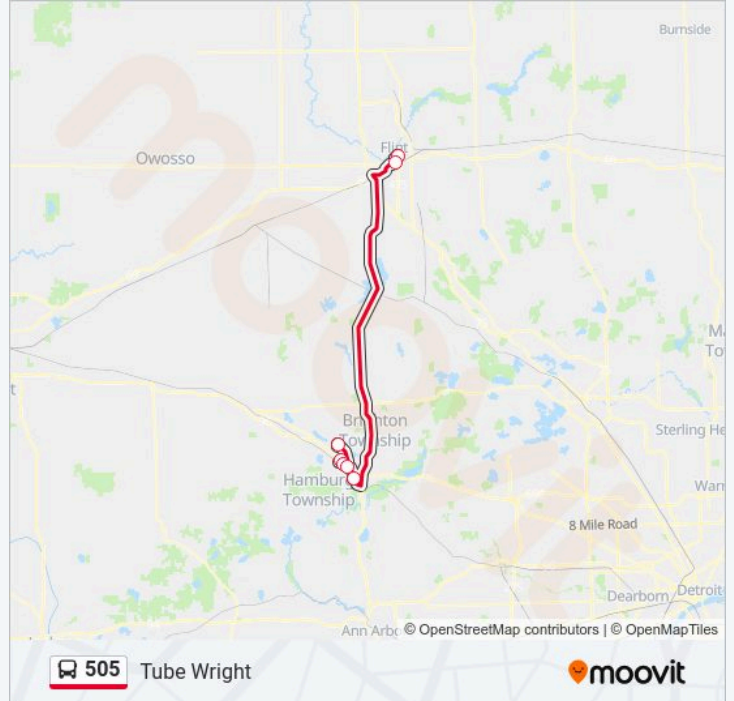

Sunday	5:02 AM
Monday	5:02 AM
Tuesday	5:02 AM
Wednesday	5:02 AM
Thursday	5:02 AM
Friday	5:02 AM
Saturday	5:02 AM

505 bus Info

Direction: Tube Wright

Stops: 7

Trip Duration: 80 min

Line Summary:

Direction: Wallenberg at Transfer Center

8 stops

[VIEW LINE SCHEDULE](#)

- Tube Wright
- Pless & Grand River
- Dunnage Engineering
- Eberspaecher
- Tg Fluid Systems 2 (100 Brighton Interior Dr)
- Mta Transit Center
- E 3rd St & Chavez
- Wallenberg at Transfer Center