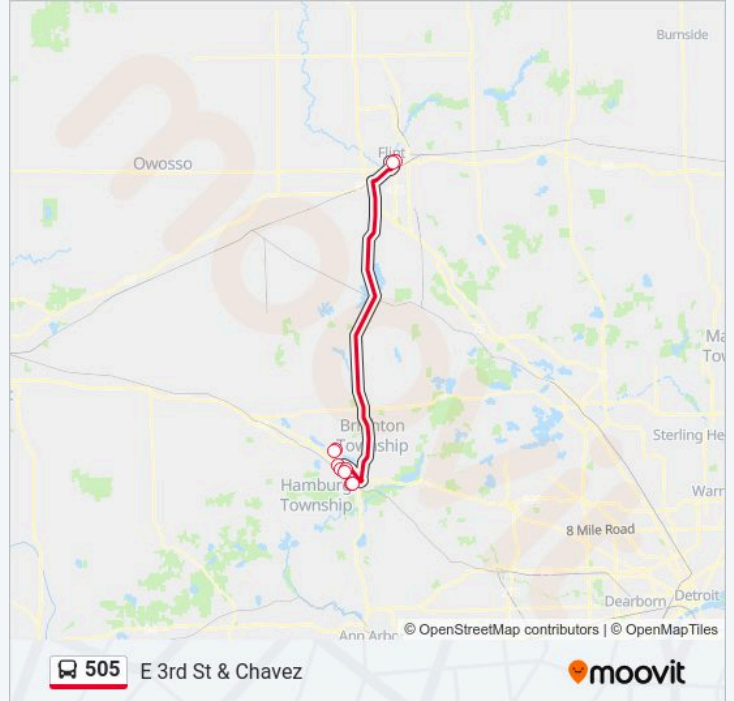

 **505**

E 3rd St & Chavez

[Get The App](#)

The 505 bus line (E 3rd St & Chavez) has 5 routes. For regular weekdays, their operation hours are:

(1) E 3rd St & Chavez: 6:22 AM - 11:00 PM(2) Eberspaecher: 4:50 PM - 6:30 PM(3) March Coatings Bldg 1: 1:15 PM - 9:37 PM(4) Tube Wright: 5:02 AM(5) Wallenberg at Transfer Center: 7:19 PM

Use the Moovit App to find the closest 505 bus station near you and find out when is the next 505 bus arriving.

Direction: E 3rd St & Chavez

8 stops

[VIEW LINE SCHEDULE](#)

March Coatings Bldg 1

Summit & Rickett

Direction: E 3rd St & Chavez

Stops: 8

Trip Duration: 85 min

Line Summary:

Direction: Eberspaecher

3 stops

[VIEW LINE SCHEDULE](#)

Mta Transit Center

Sunday	5:02 AM
Monday	5:02 AM
Tuesday	5:02 AM
Wednesday	5:02 AM
Thursday	5:02 AM
Friday	5:02 AM
Saturday	5:02 AM

505 bus Info

Direction: Tube Wright

Stops: 7

Trip Duration: 80 min

Line Summary:

Direction: Wallenberg at Transfer Center