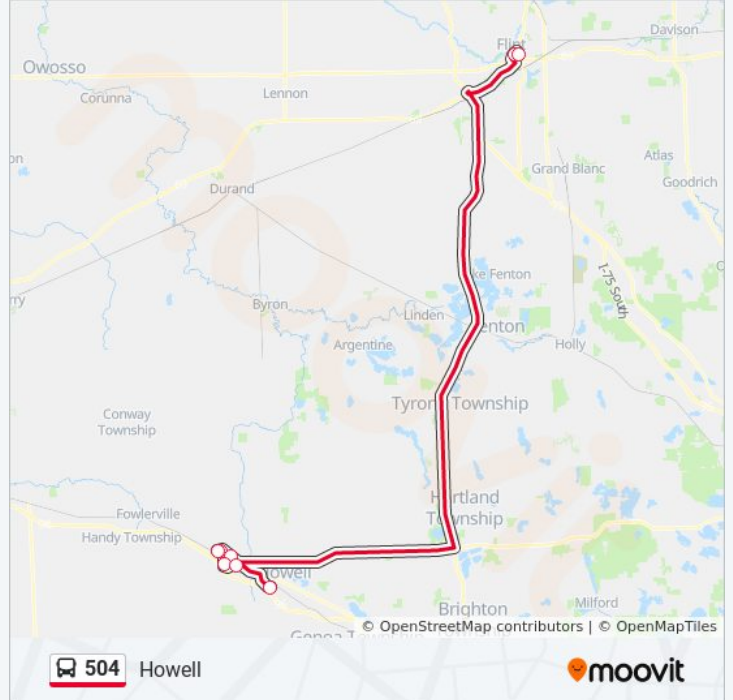

Use the Moovit App to find the closest 504 bus station near you and find out when is the next 504 bus arriving.

Direction: Carcoustics

9 stops

[VIEW LINE SCHEDULE](#)

- Mta Transit Center
- E 3rd St & Chavez
- Thomson Plastic
- Tribar Manufacturing Llc
- Ultra Aluminum Mfg
- Grupo Antolin
- Thai Summit
- Novares
- Carcoustics

504 bus Info

Direction: Carcoustics

Stops: 9

Trip Duration: 90 min

Line Summary:

Direction: E 3rd St & Chavez

9 stops

[VIEW LINE SCHEDULE](#)

Direction: E 3rd St & Chavez

Stops: 9

Trip Duration: 80 min

Line Summary:

Direction: Hatch Stampings

6 stops

[VIEW LINE SCHEDULE](#)

- Mta Transit Center
- E 3rd St & Chavez
- W 8th St & S Grand Traverse St
- Thai Summit
- Carcoustics
- Hatch Stampings

504 bus Info

Direction: Maple at Mta

Stops: 3

Trip Duration: 50 min

Line Summary:

Direction: Novares

6 stops

[VIEW LINE SCHEDULE](#)