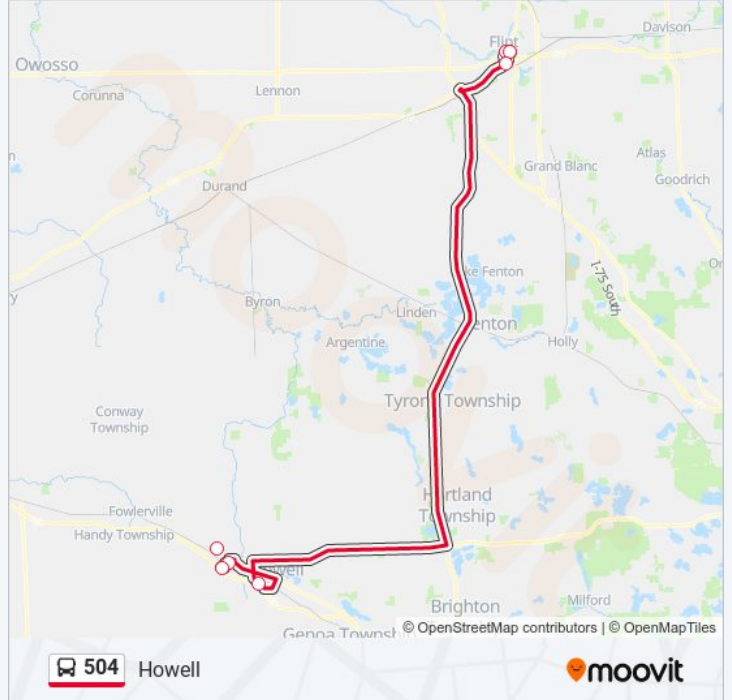

Direction: E 3rd St & Chavez

Stops: 9

Trip Duration: 80 min

Line Summary:

Direction: Hatch Stampings

6 stops

[VIEW LINE SCHEDULE](#)

- Mta Transit Center
- E 3rd St & Chavez
- W 8th St & S Grand Traverse St
- Thai Summit
- Carcoustics
- Hatch Stampings

504 bus Time Schedule

Hatch Stampings Route Timetable:

Sunday	4:39 AM - 8:37 PM
Monday	4:39 AM - 8:37 PM
Tuesday	4:39 AM - 8:37 PM
Wednesday	4:39 AM - 8:37 PM
Thursday	4:39 AM - 8:37 PM
Friday	4:39 AM - 8:37 PM
Saturday	4:39 AM - 8:37 PM

504 bus Info

Direction: Hatch Stampings

Stops: 6

Trip Duration: 73 min

Line Summary:

Direction: Maple at Mta

3 stops

[VIEW LINE SCHEDULE](#)

504 bus Info

Direction: Maple at Mta

Stops: 3

Trip Duration: 50 min

Line Summary:

Direction: Novares

6 stops

[VIEW LINE SCHEDULE](#)