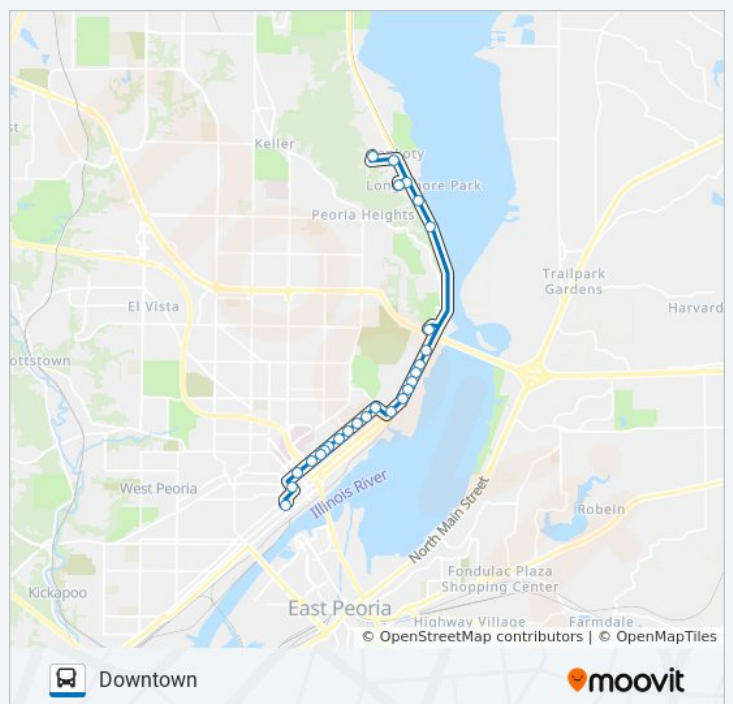

2 bus Info
Direction: To Downtown
Stops: 27
Trip Duration: 20 min
Line Summary:

[2 bus Line Map](#)

Water And Eaton/Riverplex

Water And Hamilton

Riverfront Museum/Cat Visitor Center

Washington And Harrison

Citylink Transit Center

Direction: To Galena Road

27 stops

[VIEW LINE SCHEDULE](#)

Citylink Transit Center

Adams And Fulton

Adams And Hamilton

Water And Eaton/Riverplex

Galena @ Pnp Press

Galena And Skyline

Lutheran Home

Skyline & Galena

2 bus Time Schedule

To Galena Road Route Timetable:

Sunday	9:15 AM - 6:15 PM
Monday	Not Operational
Tuesday	6:15 AM - 9:15 PM
Wednesday	6:15 AM - 9:15 PM
Thursday	6:15 AM - 9:15 PM
Friday	6:15 AM - 9:15 PM
Saturday	8:15 AM - 8:15 PM

2 bus Info

Direction: To Galena Road

Stops: 27

Trip Duration: 27 min

Line Summary:

Galena @ Pnp Press

Heights Healthcare And Rehab

Forest Park Apartments