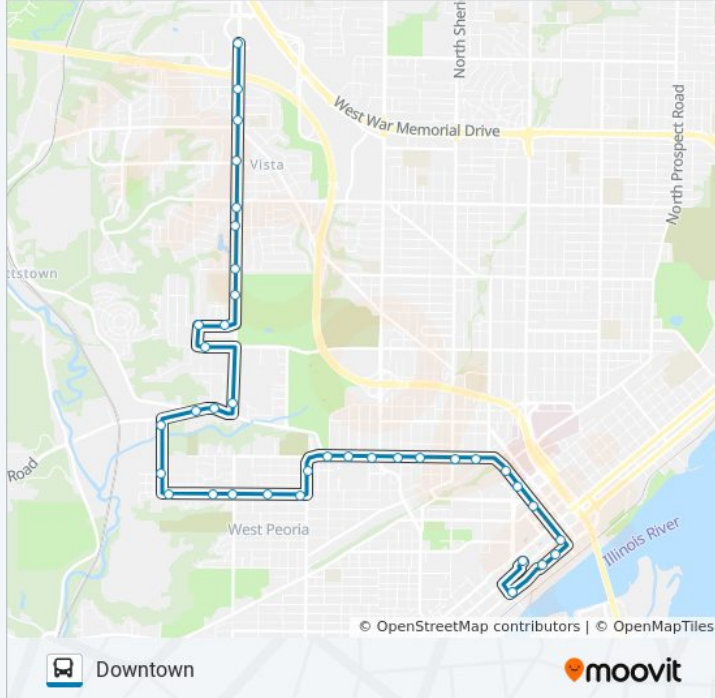

Rohman And Western

Rohmann And Waverly

Rohman And Sterling

Calvin Coolidge School

Rohman And Coolidge/Lutheran Social Serv

Swords And Alice

1000 Swords/Bp

Farmington @ Racks on the Rocks

Farmington And Pierson

Sterling & Rohodra

Sterling And Kansas

Flint And Wellington

Flint And Lehman

Nebraska And Pierson

Sterling And Newman

Sterling And Gilbert

Sterling And Forest Hill

Sterling And Hudson

Sterling And Richwoods

Sterling And Gale

Sterling And Westport/Fellowship Bible C

4400 N Sterling/Sears

Rockwood And Farrelly

Glen Hollow Shopping Center

5 bus time schedules and route maps are available in an offline PDF at moovitapp.com. Use the [Moovit App](#) to see live bus times, train schedule or subway schedule, and step-by-step directions for all public transit in Peoria, IL.

[About Moovit](#) • [MaaS Solutions](#) • [Supported Countries](#) • [Mooviter Community](#)

© 2023 Moovit - All Rights Reserved

Check Live Arrival Times