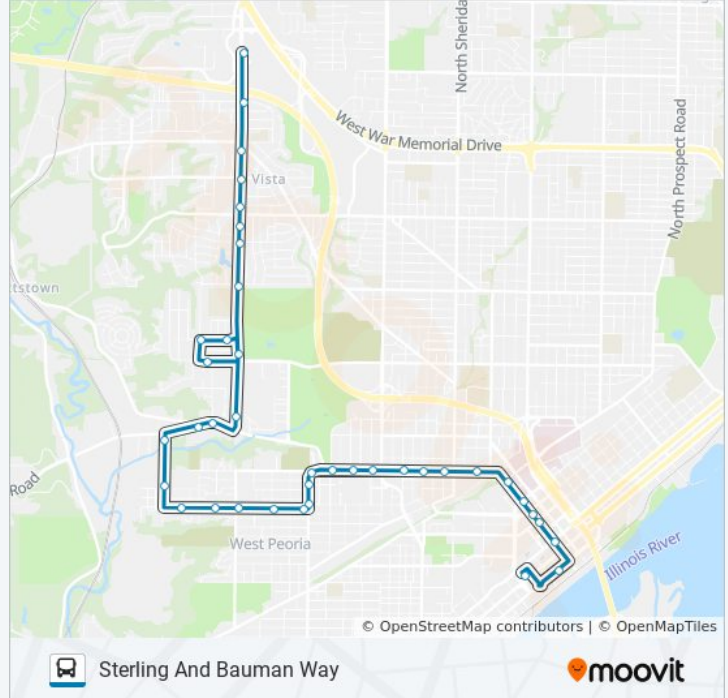

Direction: To Downtown

36 stops

[VIEW LINE SCHEDULE](#)

- Glen Hollow Shopping Center
- Rockwood And Farrelly
- Eugenie And Sterling Avenue
- Portillios @ Sterling
- Sterling And Westport
- Sterling And Reservoir
- Sterling And Richwoods
- Sterling And Forest Hill/Wardcliffe Plaz
- Sterling And Gilbert
- Sterling And Newman
- Sterling Middle School
- Flint And Wellington
- Flint And Lehman
- Nebraska And Pierson
- Sterling And Magnolia
- Farmington And Pierson
- Farmington And Southport/Jimmy's Place
- 1000 Swords
- Swords And Alice
- Rohman And Swords/Lutheran Social Servic
- Calvin Coolidge School
- Rohman And Sterling

5 bus Info

Direction: To Downtown

Stops: 36

Trip Duration: 31 min

Line Summary:

Rohman And Waverly
 Rohman And Western
 Western And Callender
 Western And Moss
 Lincoln And Blaine
 Lincoln And Shelley
 Lincoln And Olive/Peoria Public Library
 Lincoln And Jefferson
 Lincoln And Meyer
 Adams And Pecan
 Adams And Persimmon
 Adams And Elm
 Adams And State
 Citylink Transit Center

Direction: To Sterling & Bauman Way

39 stops

[VIEW LINE SCHEDULE](#)

Citylink Transit Center
 Jefferson And Hightower/Dozer Park
 Jefferson And Elm/Il Dept Of Employment
 Jefferson And Richard Pryor/Persimmon
 Jefferson And River West
 Jefferson And Macarthur
 Howett And Linden
 Howett And Webster
 Howett And Louisa
 Howett And Shelley/Common Place
 Howett And Blaine
 Western And Moss
 Western And Sherman
 Western And Callender
 Western And Rohman

5 bus Info

Direction: To Sterling & Bauman Way
Stops: 39
Trip Duration: 31 min
Line Summary:

Rohman And Western

Rohmann And Waverly

Rohman And Sterling

Calvin Coolidge School

Rohman And Coolidge/Lutheran Social Serv