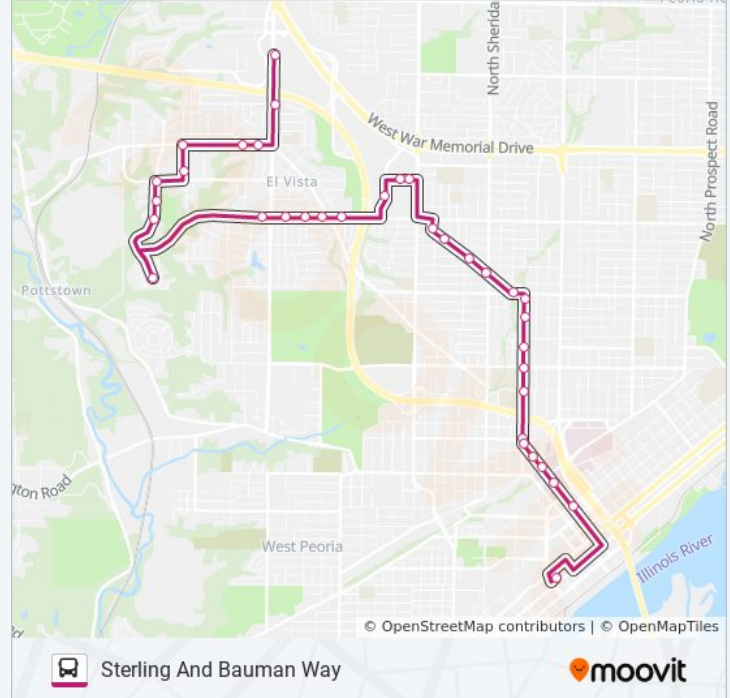

**Direction: Glen Hollow Shopping Plaza**

40 stops

[VIEW LINE SCHEDULE](#)

- Citylink Transit Center
- Adams And Fulton
- Main And Jefferson/Peoria County Courtho
- Main And Monroe
- Monroe And Fayette
- Spalding And Perry
- Spalding And Glendale
- Er Entrance on Berkeley
- Osf Children's Hospital
- Knoxville And Illinois
- Knoxville And Nebraska
- Knoxville And Frye
- Knoxville And Arcadia
- Knoxville And McClure
- Knoxville And Gift/Pps Knoxville Center
- Knoxville And Corrington
- West Forrest Hill Avenue / North Bigelow
- Forrest Hill And Sheridan Farside
- University And Forest Hill
- Parkway/Payless
- Wal-Mart on Parkway Drive
- 3200 Dries/Landmark

**10 bus Info**

**Direction:** To Downtown

**Stops:** 37

**Trip Duration:** 39 min

**Line Summary:**

Molleck And Baskin Ridge

Lexington Hills Apts

Forest Hill And Woodbine

Berkley at Jump Building

Osf Hospital

Er Entrance

Fayette And Glendale/Methodist Hospital

Fayette & Perry

Jefferson And Hamilton

Citylink Transit Center

10 bus time schedules and route maps are available in an offline PDF at [moovitapp.com](https://moovitapp.com). Use the [Moovit App](#) to see live bus times, train schedule or subway schedule, and step-by-step directions for all public transit in Peoria, IL.