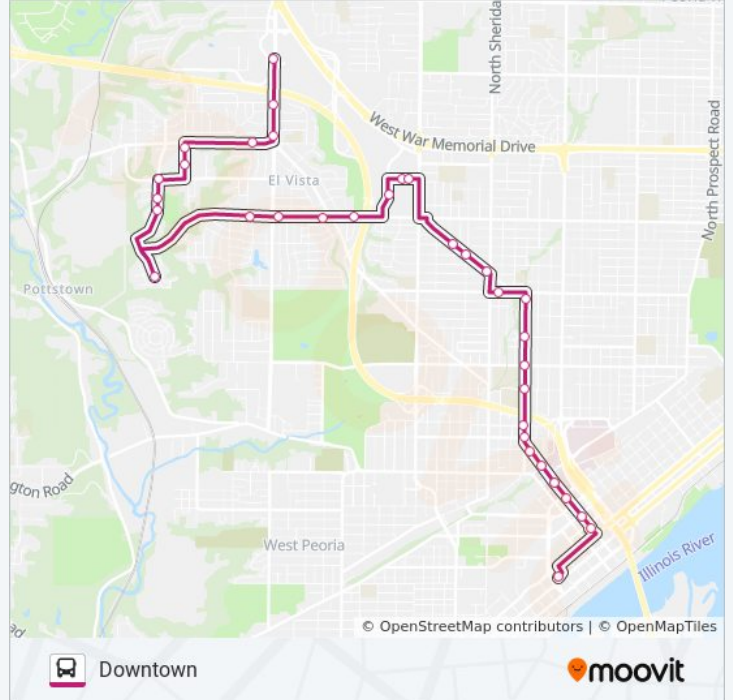

**Direction: Glen Hollow Shopping Plaza**

40 stops

[VIEW LINE SCHEDULE](#)

- Citylink Transit Center
- Adams And Fulton
- Main And Jefferson/Peoria County Courtho
- Main And Monroe
- Monroe And Fayette
- Spalding And Perry
- Spalding And Glendale
- Er Entrance on Berkeley
- Osf Children's Hospital
- Knoxville And Illinois
- Knoxville And Nebraska
- Knoxville And Frye
- Knoxville And Arcadia
- Knoxville And McClure
- Knoxville And Gift/Pps Knoxville Center
- Knoxville And Corrington
- West Forrest Hill Avenue / North Bigelow
- Forrest Hill And Sheridan Farside
- University And Forest Hill
- Parkway/Payless
- Wal-Mart on Parkway Drive
- 3200 Dries/Landmark

Forrest Hill And Victoria Ave.

Sterling Bazaar/Il Secretary Of State

Lexington Hills Apts

Molleck & Woodhill

Molleck And Dorchester

Molleck And Richwoods

Rochelle And Richwoods/Sharon Willows

Rochelle And Reservoir

2400 Reservoir/Proctor Place

Reservoir And Rockwood

Sterling And Westport/Fellowship Bible C

4400 N Sterling/Sears

Rockwood And Farrelly

Glen Hollow Shopping Center

Glen Hollow Shopping Center

**Direction: To Downtown**

37 stops

[VIEW LINE SCHEDULE](#)

Glen Hollow Shopping Center

Rockwood And Farrelly

Eugenie And Sterling Avenue

Portillios @ Sterling

Sterling And Westport

Sterling And Reservoir