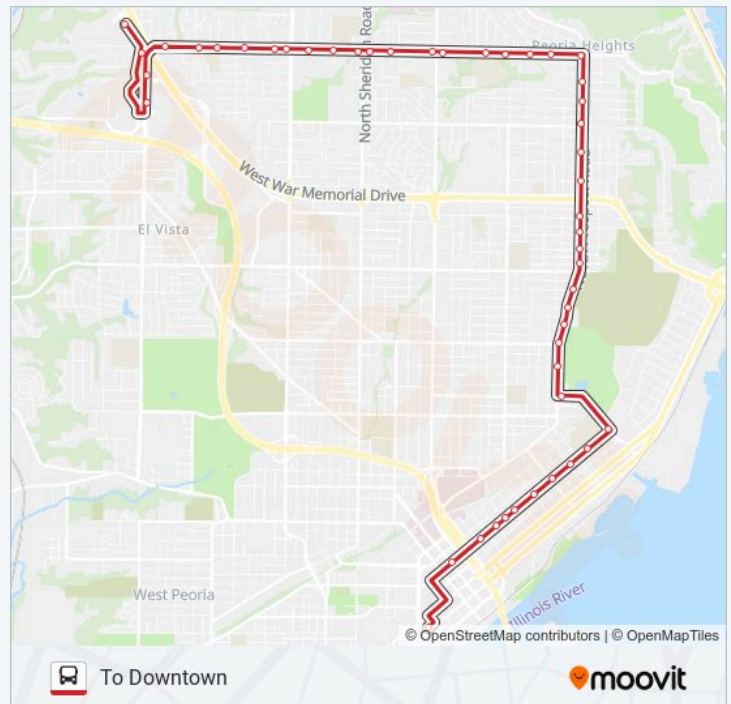

Prospect And Divison

Prospect And London

Prospect And Tripp

Prospect And Richwoods

Prospect And Elmhurst

Prospect And Maywood

Prospect & Wilcox

Prospect And Gift

Wednesday 5:25 AM - 9:55 PM

Thursday 5:25 AM - 9:55 PM

Friday 5:25 AM - 9:55 PM

Saturday 6:55 AM - 7:55 PM

**12 bus Info**

**Direction:** To Downtown

**Stops:** 48

**Trip Duration:** 37 min

**Line Summary:**

Prospect And Mcclure

Prospect And Arcadia/Peoria Zoo/Glen Oak

Prospect And Frye

Abington And Monroe

Monroe And Cornhill

Monroe And Caroline

Monroe And Spring