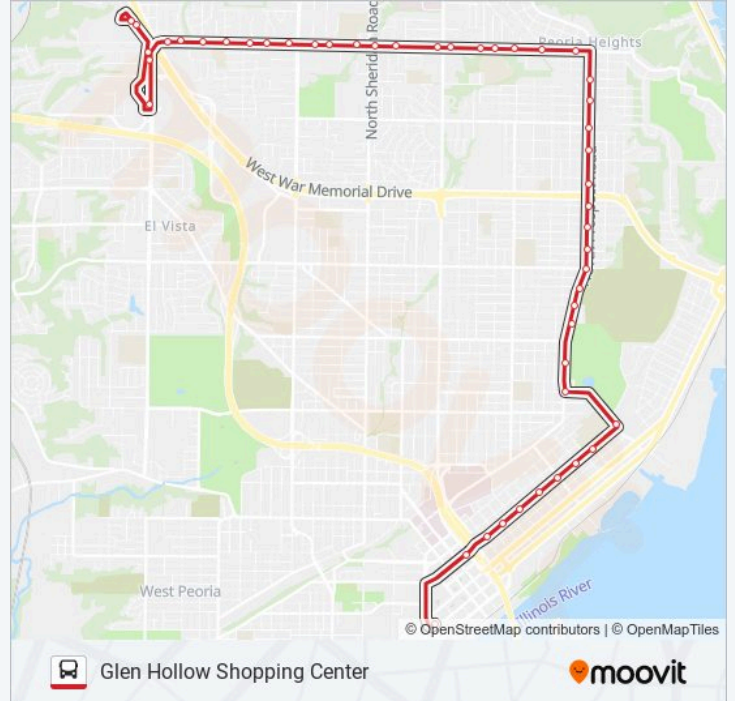

### 12 bus Info

**Direction:** Glen Hollow Shopping Center

**Stops:** 48

**Trip Duration:** 37 min

**Line Summary:**

Prospect And Lake

Prospect And Marietta

Prospect And Seiberling

Glen And Woodview

Glen And Ronald

Glen And Renwood

Sterling And Eugenia

Portillios @ Sterling

Rockwood And Farrelly

Glen Hollow Shopping Center

Glen Hollow Shopping Center

**Direction: To Downtown**

48 stops

[VIEW LINE SCHEDULE](#)

Glen Hollow Shopping Center

Rockwood And Farrelly

**12 bus Time Schedule**

To Downtown Route Timetable:

Sunday	7:55 AM - 5:55 PM
Monday	Not Operational
Tuesday	5:25 AM - 9:55 PM