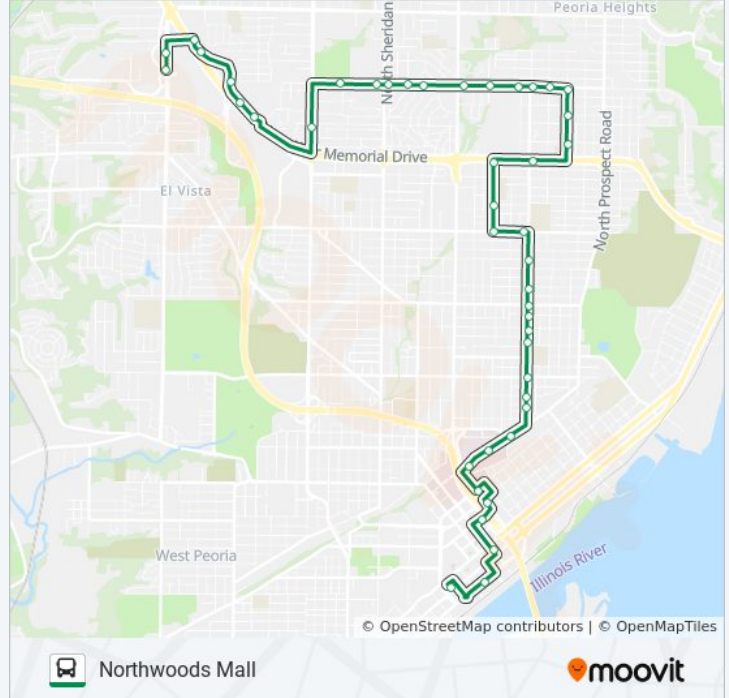

Lake And Monroe

Monroe And Cox

Monroe And War Memorial

North Wisconsin Avenue / East Paris Aven

North Wisconsin Avenue / East Tripp Aven

North Wisconsin Avenue / East Forrest Hi

Wisconsin And Corrington

Wisconsin And Seneca

Wisconsin And Gift

Wisconsin And McClure

Wisconsin And Archer/Kroger

Wisconsin And Thrush

Wisconsin And Frye

Wisconsin And Nebraska

Wisconsin And Ravine

Wisconsin And Belaire

Wisconsin And Glen Oak

Glen Oak And Indiana

Pennsylvania And New York

Pennsylvania And Missouri Ave

Fayette And Glendale/Methodist Hospital

Hamilton And Perry

Hamilton And Monroe/Us Courthouse

Hamilton And Madison

Citylink Transit Center

Direction: To Willow Knolls Plaza

53 stops

[VIEW LINE SCHEDULE](#)

Citylink Transit Center

14 bus Time Schedule

To Willow Knolls Plaza Route Timetable:

Sunday	9:15 AM - 6:15 PM
--------	-------------------