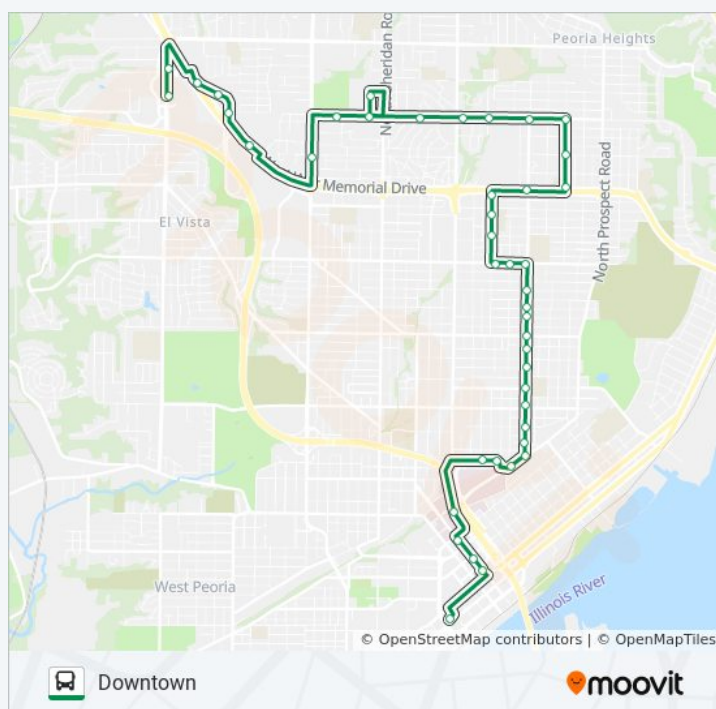

14

To Downtown

[View In Website Mode](#)

The 14 bus line (To Downtown) has 2 routes. For regular weekdays, their operation hours are:

(1) To Downtown: 5:15 AM - 10:15 PM (2) To Willow Knolls Plaza: 6:15 AM - 9:15 PM

Use the Moovit App to find the closest 14 bus station near you and find out when is the next 14 bus arriving.

Direction: To Downtown

50 stops

[VIEW LINE SCHEDULE](#)

Willow Knolls Plaza
Willow Knolls And Randor
Willow Knolls And Bradford
Willow Knolls And Rockvale
Willow Knolls And Villa Lake
Notre Dame Academy
Allen Road @ Hucks
Allen And Madera
Allen And Imperial
6500 Allen
Brook Meadow Apts
Glen Hollow Shopping Center
Rockwood And Farrelly
Eugenie And Sterling Avenue
4500 Brandywine
4400 Brandywine/Uhaul
4200 Brandywine/Econo Lodge
Seven Oaks/Brandywine Crossing
University And Crestwood
Lake And Lakecrest
Hy-Vee Sheridan
Lake And Hollyridge

Lake And Lakeview

University And Crestwood

Tuesday	6:15 AM - 9:15 PM
Wednesday	6:15 AM - 9:15 PM
Thursday	6:15 AM - 9:15 PM
Friday	6:15 AM - 9:15 PM
Saturday	8:15 AM - 8:15 PM

14 bus Info

Direction: To Willow Knolls Plaza

Stops: 53

Trip Duration: 50 min

Line Summary:

Seven Oaks/Brandywine Crossing

4100 Brandywine/Pizza Ranch

4200 Brandywine/Econo Lodge

4500 Brandywine

Brandywine And Scenic