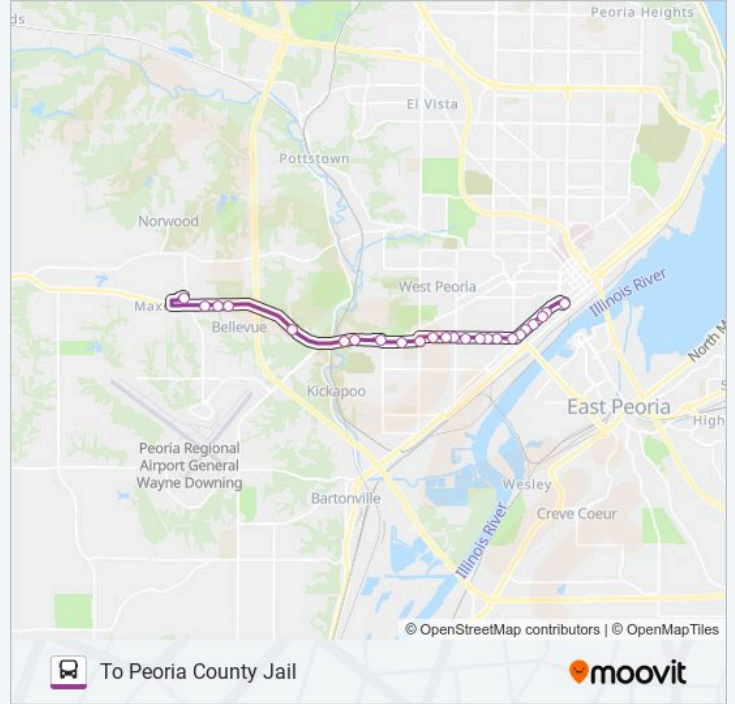

Harmon And Hillsdale

Plank And Apple Blossom/Four Seasons

Plank And Bellevue

Plank And Eisele

Plank And Starr Lane

Peoria County Jail/Peoria County Juvenil

15 bus time schedules and route maps are available in an offline PDF at moovitapp.com. Use the Moovit App to see live bus times, train schedule or subway schedule, and step-by-step directions for all public transit in Peoria, IL.

© 2024 Moovit - All Rights Reserved