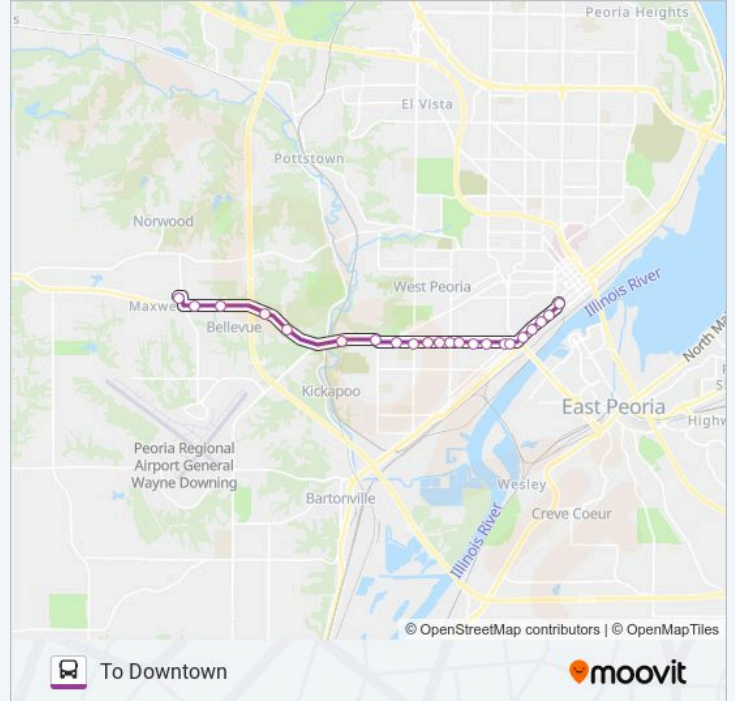

15

To Downtown

Get The App

The 15 bus line (To Downtown) has 2 routes. For regular weekdays, their operation hours are:

(1) To Downtown: 5:47 AM - 9:47 PM (2) To Peoria County Jail: 6:15 AM - 9:15 PM

Use the Moovit App to find the closest 15 bus station near you and find out when is the next 15 bus arriving.

**15 bus Info**

**Direction:** To Downtown

**Stops:** 22

**Trip Duration:** 21 min

**Line Summary:**

## Citylink Transit Center

### Direction: To Peoria County Jail

24 stops

[VIEW LINE SCHEDULE](#)

Citylink Transit Center

Jefferson And Hightower/Dozer Park

Jefferson And Elm/Il Dept Of Employment

Jefferson And Richard Pryor/Persimmon