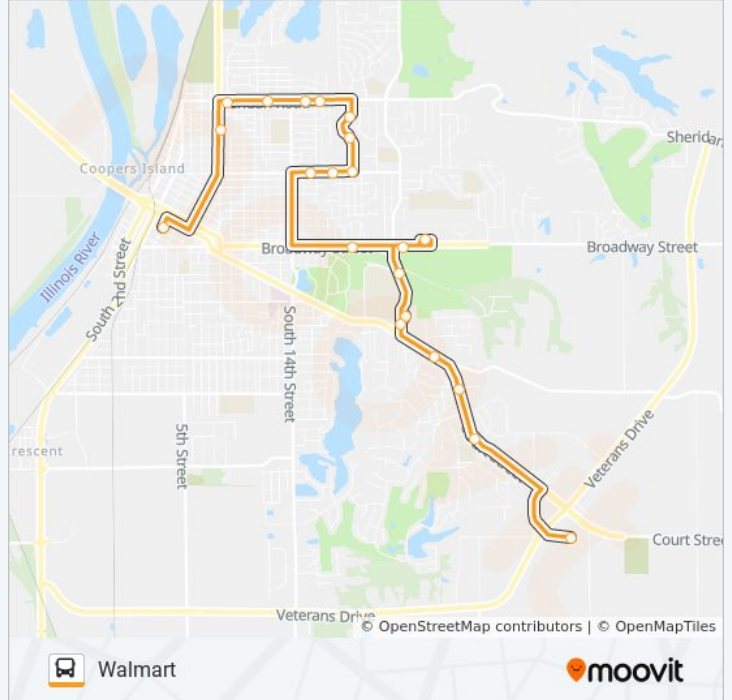

17

To Courthouse

[View In Website Mode](#)

The 17 bus line (To Courthouse) has 2 routes. For regular weekdays, their operation hours are:

(1) To Courthouse: 7:15 AM - 5:15 PM (2) To Walmart: 6:45 AM - 5:45 PM

Use the Moovit App to find the closest 17 bus station near you and find out when is the next 17 bus arriving.

Direction: To Courthouse

12 stops

[VIEW LINE SCHEDULE](#)

Wal-Mart Pekin
Court And Van De Ver Ave.
Court @ Planet Fitness
Court And Reservoir
Uaw Tower
Pekin High School
Broadway And Parkview
Social Security Office Pekin
Brookmeadows Apts
Broadway And 20th
Kroger Pekin
Tazewell County Courthouse

17 bus Info

Direction: To Courthouse

Stops: 12

Trip Duration: 23 min

Line Summary:

Direction: To Walmart

24 stops

[VIEW LINE SCHEDULE](#)

17 bus Info

Direction: To Walmart

Stops: 24

Trip Duration: 21 min

Line Summary: