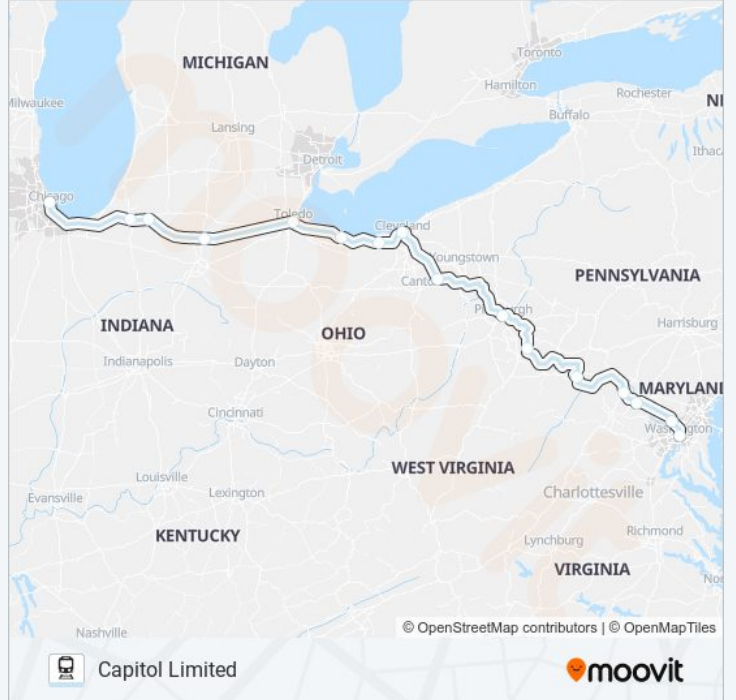

CAPITOL LIMITED train time schedules and route maps are available in an offline PDF at moovitapp.com. Use the [Moovit App](#) to see live bus times, train schedule or subway schedule, and step-by-step directions for all public transit in South Bend, IN.

[About Moovit](#) • [MaaS Solutions](#) • [Supported Countries](#) • [Mooviter Community](#)

© 2024 Moovit - All Rights Reserved

Check Live Arrival Times