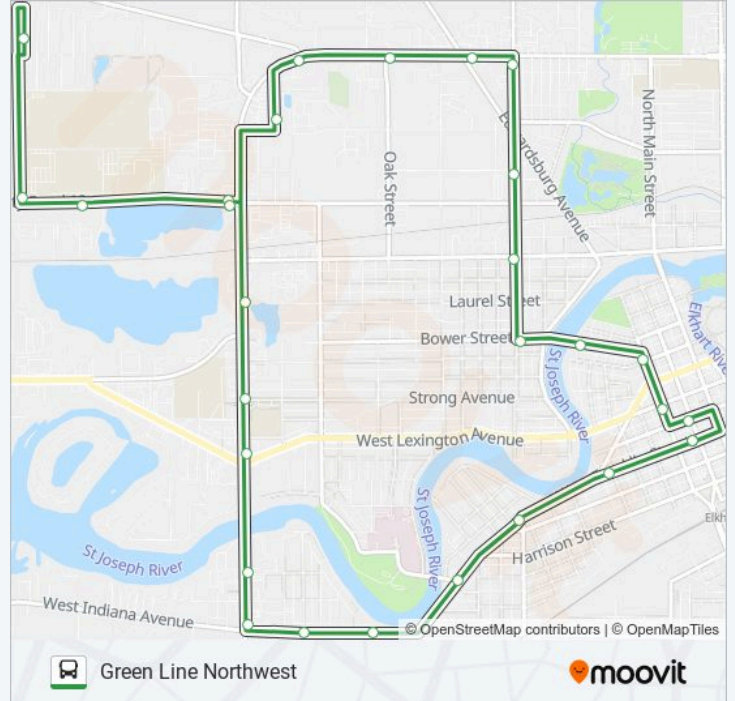

Use the Moovit App to find the closest 32-GREEN bus station near you and find out when is the next 32-GREEN bus arriving.

Direction: Green Line Northwest

29 stops

[VIEW LINE SCHEDULE](#)

- Transfer Center
- Franklin & 6th
- Franklin & Oakland
- Franklin & Bridge
- Franklin & Shore
- Indiana & Okama
- Indiana & Nappanee
- Nappanee & Vermont
- Nappanee & Lexington
- Nappanee & Strong
- Nappanee & Bypass
- California & Nappanee
- Cr 3 & California
- Holiday Village
- California & Philips
- California & Nappanee
- Martin's on Bristol
- Bristol & Cr 10
- Bristol & Oak
- Bristol & Edwardsburg
- Michigan & Bristol

32-GREEN bus Info

Direction: Green Line Northwest

Stops: 29

Trip Duration: 27 min

Line Summary:

Michigan & Randolph

Michigan & Beardsley

Michigan & Bower

Clyde & Sherman & Clyde

3rd & Jefferson

Lexington & 3rd

High & 2nd

Transfer Center

Direction: Green Line Southwest

30 stops

[VIEW LINE SCHEDULE](#)

Transfer Center

Marion & 5th

Marion & 8th

Oakland & Marion

Lincoln Center

Oakland & Indiana

Oakland & Cleveland

Oakland & Hubbard