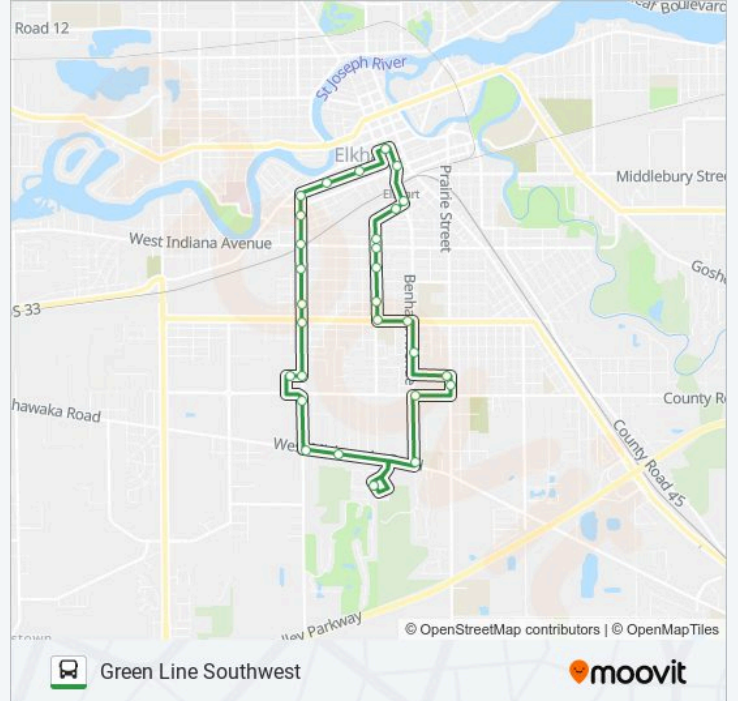

Kroger

Benham & Thorndale

Lusher & Benham

Lusher & 6th

6th & Hubbard

6th & Cleveland

Rosedale Apartments

6th & Wagner

Faith Mission

Benham & Dr MLk

2nd & Harrison

Transfer Center

32-GREEN bus time schedules and route maps are available in an offline PDF at moovitapp.com. Use the Moovit App to see live bus times, train schedule or subway schedule, and step-by-step directions for all public transit in South Bend, IN.

© 2024 Moovit - All Rights Reserved