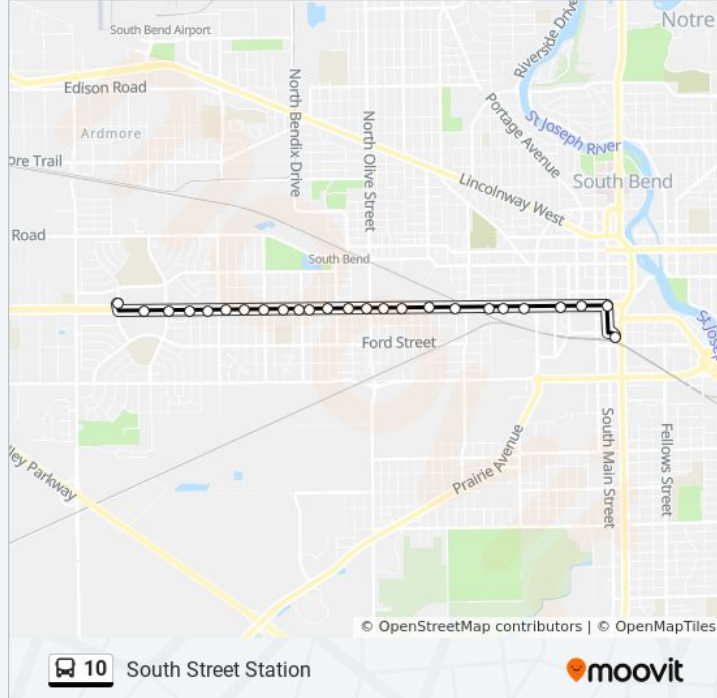

Direction:

25 stops

[VIEW LINE SCHEDULE](#)

- Summit & Western
- Western Ave & Belleville Plaza
- Western & Lombardy
- Western & Gladstone - Western Manor Apts.
- Albert & Western
- Western & Chicago
- Western & Wellington
- Western & Falcon
- Wellington & Lake
- Western & Kentucky
- Western & Camden
- Western & Bendix
- Western & Meade
- Western & Olive
- Western & Carlisle
- Western & Grant
- Western & Pulaski
- Western & Harris
- Western & Arnold
- Western & Mcpherson
- Western & Laurel - Kroc Center
- Western & Scott

10 bus Info

Direction:

Stops: 25

Trip Duration: 14 min

Line Summary:

Western & William

Western & Main

South Street Station

Direction:

27 stops

[VIEW LINE SCHEDULE](#)

South Street Station

Western & Main

Western & Franklin

Western & Scott

Western & Laurel

10 bus Info

Direction:

Stops: 27

Trip Duration: 21 min

Line Summary:

Washington & Albert

Washington & Gladstone

Lombardy & Walton