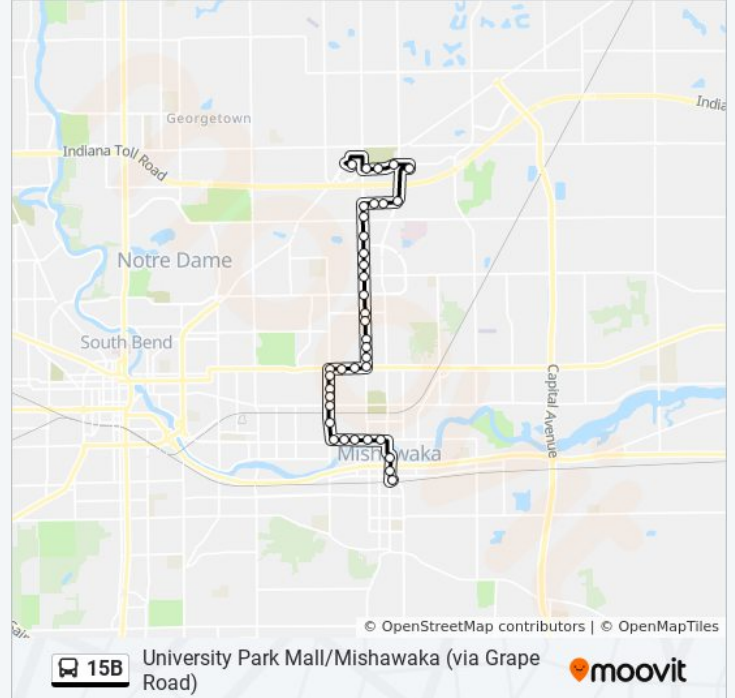

Grape & Imus

Grape & White Oak - Townhouse East

Grape & Runaway Bay Circle - Runaway Bay Apts.

Grape & Catalpa

Edison & Grape

Grape & Day

Grape at Kohl's - Princess City Plaza

Grape at Tgi Fridays

Grape Rd at Meijer

Grape Rd & Douglas

Grape & Indian Ridge

Indian Ridge at Bed, Bath & Beyond

Indian Ridge Blvd at Home Depot

Main St & Indian Ridge Blvd - Indian Lakes Apts.

Super Target Parking Lot at 4 Way Stop

University Dr at Country Inn & Suites

University Dr at Cemetary

University Drive at Wendy's

University Park Mall Entrance 1

15B bus time schedules and route maps are available in an offline PDF at moovitapp.com. Use the [Moovit App](#) to see live bus times, train schedule or subway schedule, and step-by-step directions for all public transit in South Bend, IN.

[About Moovit](#) • [MaaS Solutions](#) • [Supported Countries](#) • [Mooviter Community](#)

© 2024 Moovit - All Rights Reserved

Check Live Arrival Times