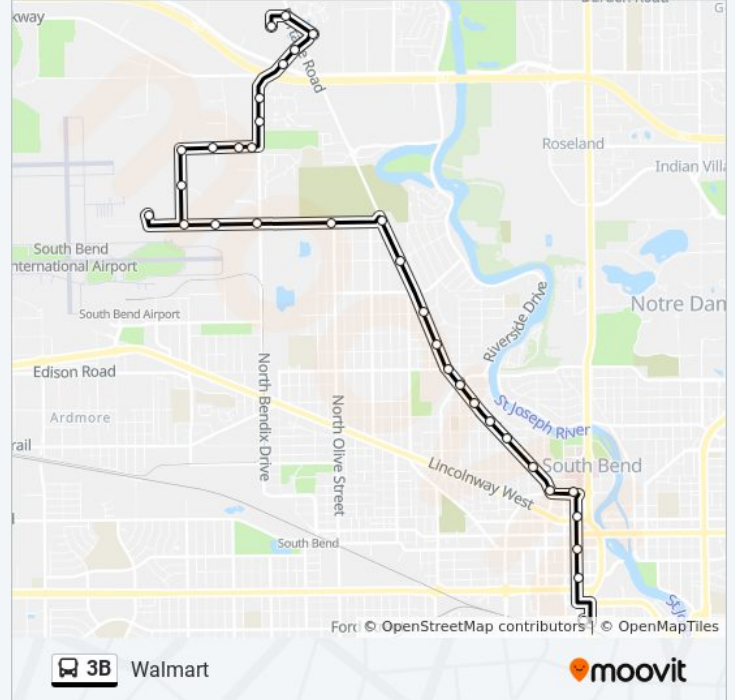

Lathrop at N. American Signs/Mccormick

Lathrop & Foundation

Ducomb Center Circle

Foundation Ct. & Foundation Dr.

Boland & Foundation

Boland Dr at Logan Industries

Boland & Kenmore

Boland & Bendix

Bendix & Sugar Maple Ln (South)

Bendix & Sugar Maple (North)

Bendix & Cleveland

Bendix Dr at Aldi's

Meijer

Teachers Credit Union (On Portage)

Walmart

3B bus time schedules and route maps are available in an offline PDF at moovitapp.com. Use the [Moovit App](#) to see live bus times, train schedule or subway schedule, and step-by-step directions for all public transit in South Bend, IN.

[About Moovit](#) • [MaaS Solutions](#) • [Supported Countries](#) • [Mooviter Community](#)

© 2024 Moovit - All Rights Reserved

Check Live Arrival Times