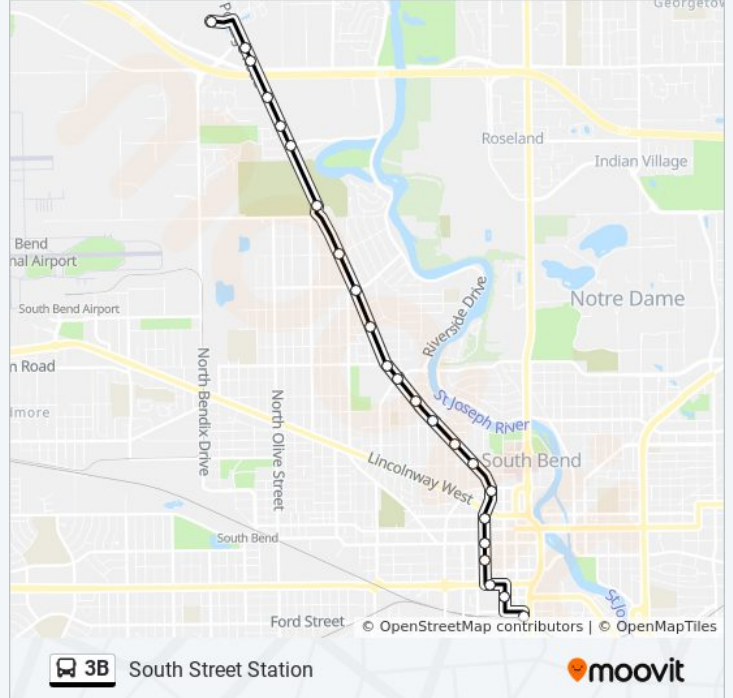

Direction:

23 stops

[VIEW LINE SCHEDULE](#)

- Walmart
- Portage at Aldi
- Portage at Burger King
- Portage at Phillips 66
- Portage Ave at Dollar General
- Portage & Boland Dr
- Portage & Lathrop
- Portage & Bergan - Marquette Primary Montessori Academy
- Wilber & Portage
- Portage & Keller
- Portage & Elwood
- Portage & Diamond
- Portage & Yukon
- Portage & Golden
- Portage & Portage Ct/Van Buren St
- Portage & Lindsey
- William & Marion
- Williams & Lasalle
- William & Washington - Sb Central Hs Parts.
- William & Jefferson
- Western & William

3B bus Info

Direction:

Stops: 23

Trip Duration: 20 min

Line Summary:

Lafayette & Monroe

South Street Station

Direction:

33 stops

[VIEW LINE SCHEDULE](#)

South Street Station

Main & Wayne

Main & Washington

Main & Lasalle

Marion & Main

Marion & William

3B bus Info

Direction:

Stops: 33

Trip Duration: 30 min

Line Summary:

Lathrop at N. American Signs/Mccormick

Lathrop & Foundation

Ducomb Center Circle